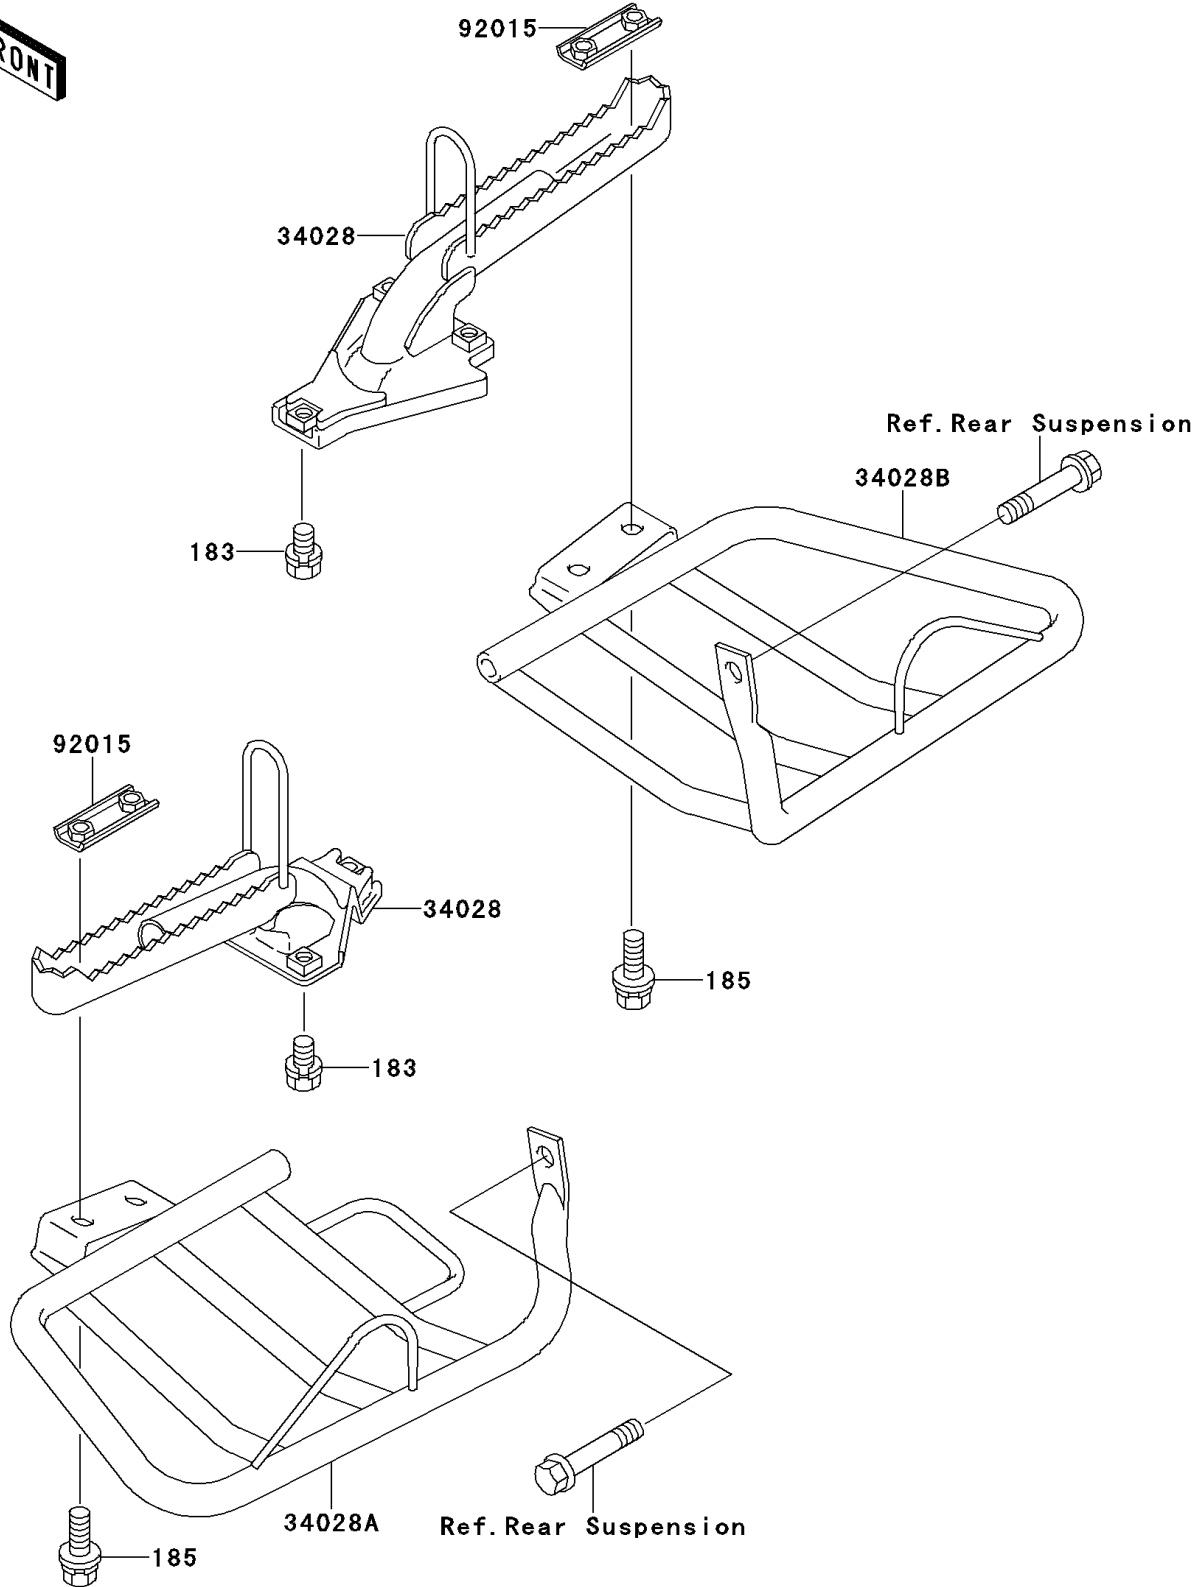

1993 Bayou 220 PARTS DIAGRAM

Footrests

F2160

1993 Bayou 220 PARTS LIST

Footrests

ITEM NAME	PART NUMBER	QUANTITY
-----------	-------------	----------