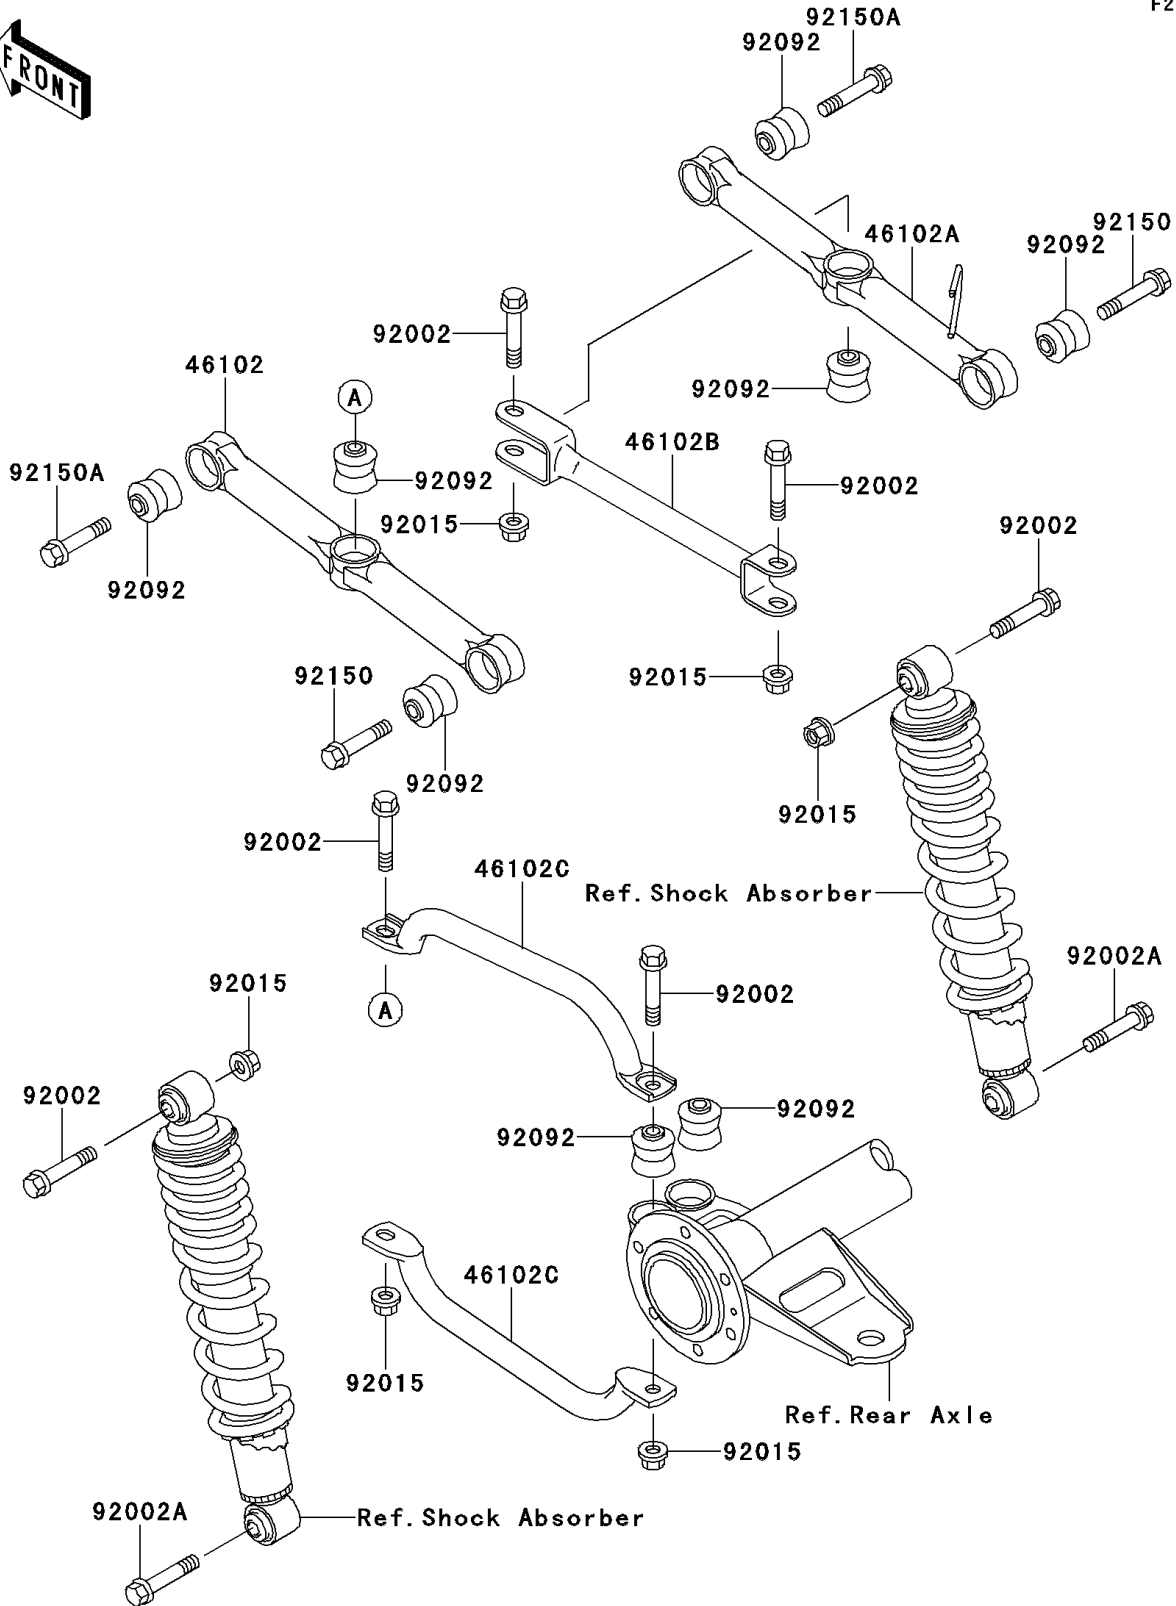

1996 Bayou 220 PARTS DIAGRAM

Rear Suspension

F2153

1996 Bayou 220 PARTS LIST

Rear Suspension

ITEM NAME	PART NUMBER	QUANTITY
ROD,SUSPENSION,RR,LH (Ref # 46102)	46102-1210	1
ROD,SUSPENSION,RR,RH (Ref # 46102A)	46102-1211	1
ROD,SUSPENSION,RIGHT CROSS (Ref # 46102B)	46102-1213	1
ROD,SUSPENSION,LEFT CROSS (Ref # 46102C)	46102-1330	1
BOLT,FLANGED,10X53.5 (Ref # 92002)	92002-1529	1
BOLT,FLANGED,10X49 (Ref # 92002A)	92002-1562	1
NUT,LOCK,10MM (Ref # 92015)	92015-1597	1
BUSHING-RUBBER (Ref # 92092)	92092-1064	1
BOLT,FLANGED,10X49 (Ref # 92150)	92150-1048	1
BOLT,FLANGED,10X52 (Ref # 92150A)	92150-1070	1