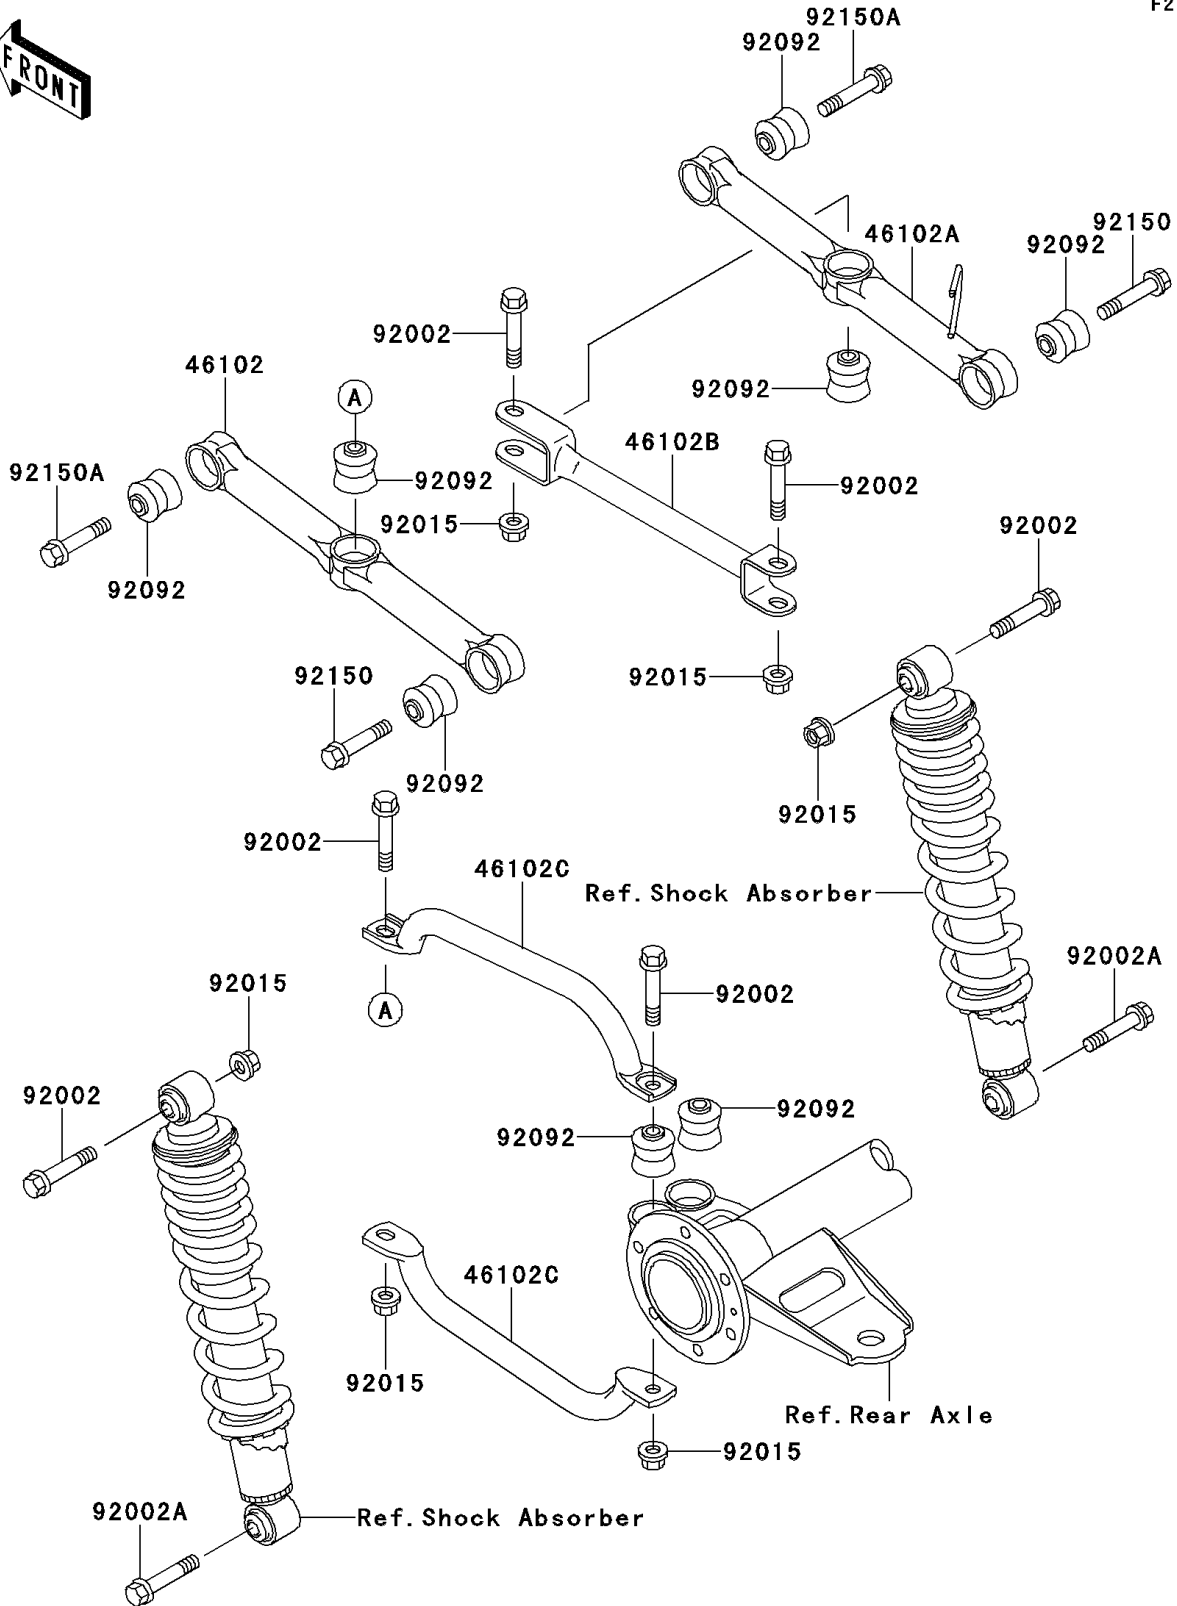

1993 Bayou 220 PARTS DIAGRAM

Rear Suspension

F2153

1993 Bayou 220 PARTS LIST

Rear Suspension

ITEM NAME	PART NUMBER	QUANTITY
-----------	-------------	----------