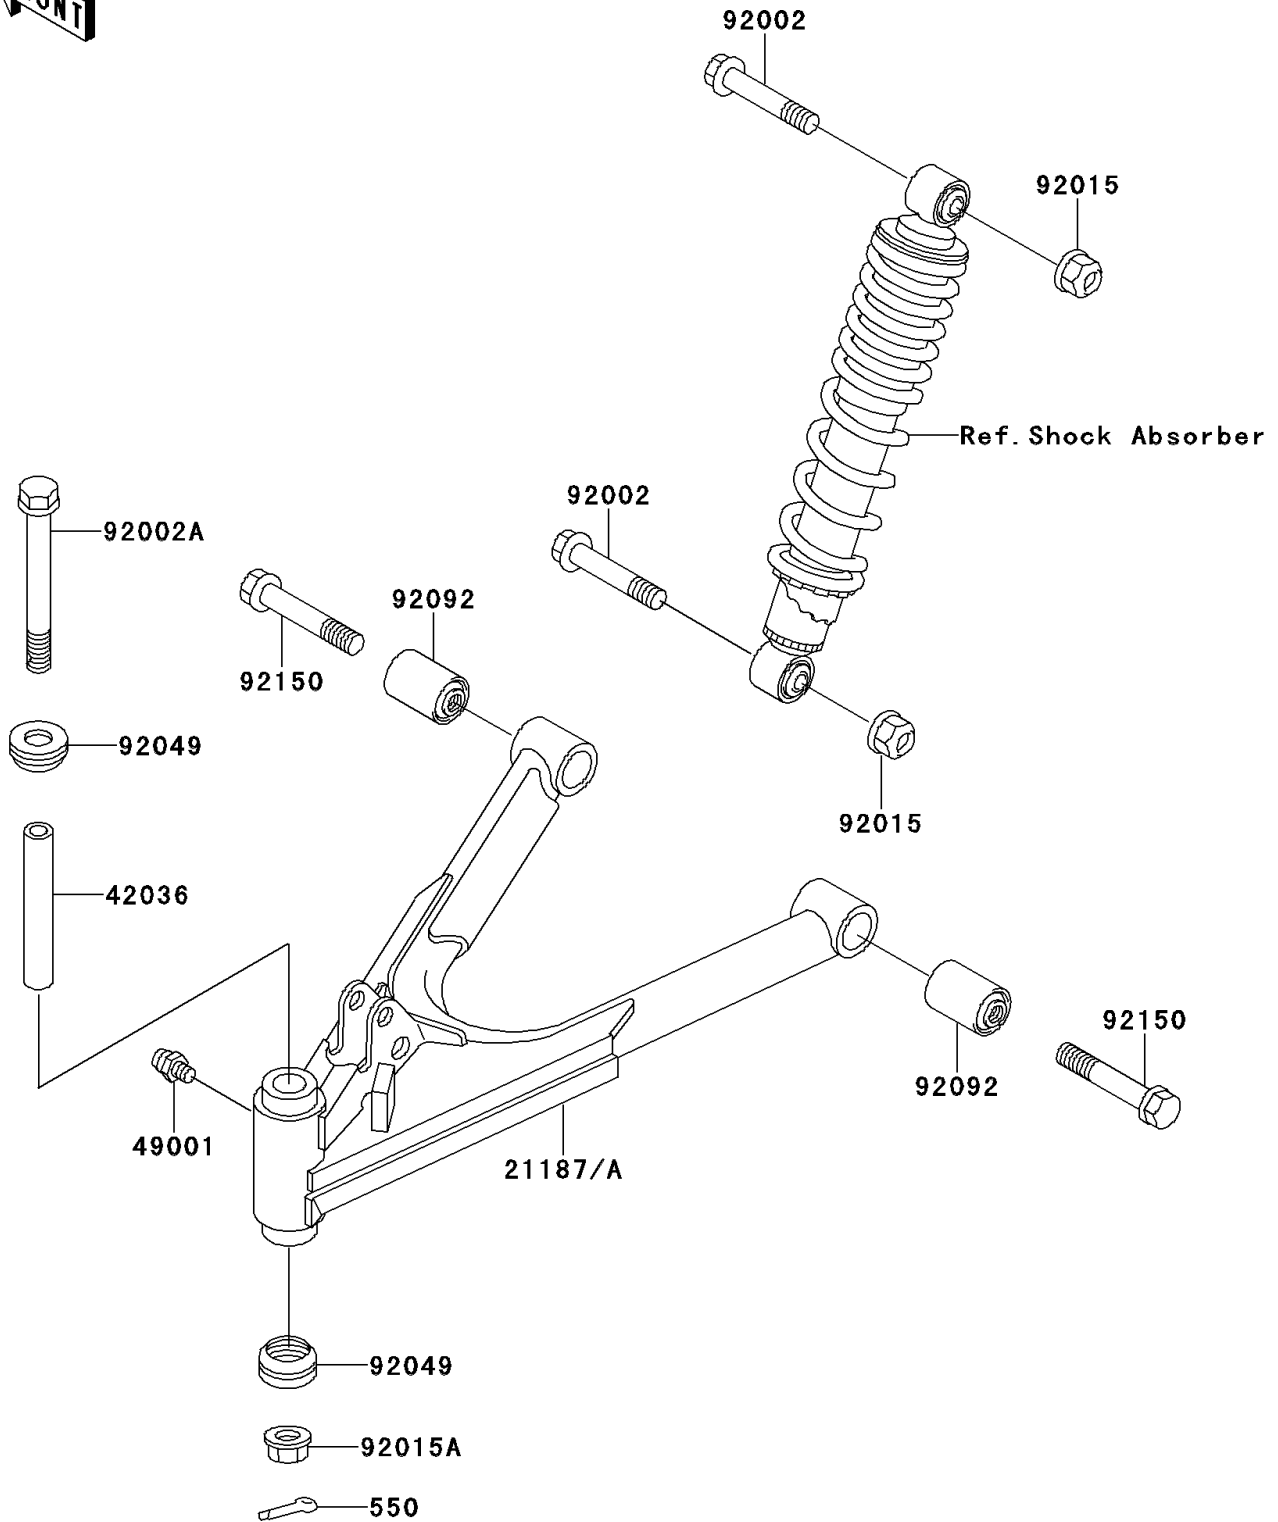

1993 Bayou 220 PARTS DIAGRAM

Front Suspension

F2152

1993 Bayou 220 PARTS LIST

Front Suspension

ITEM NAME	PART NUMBER	QUANTITY
-----------	-------------	----------