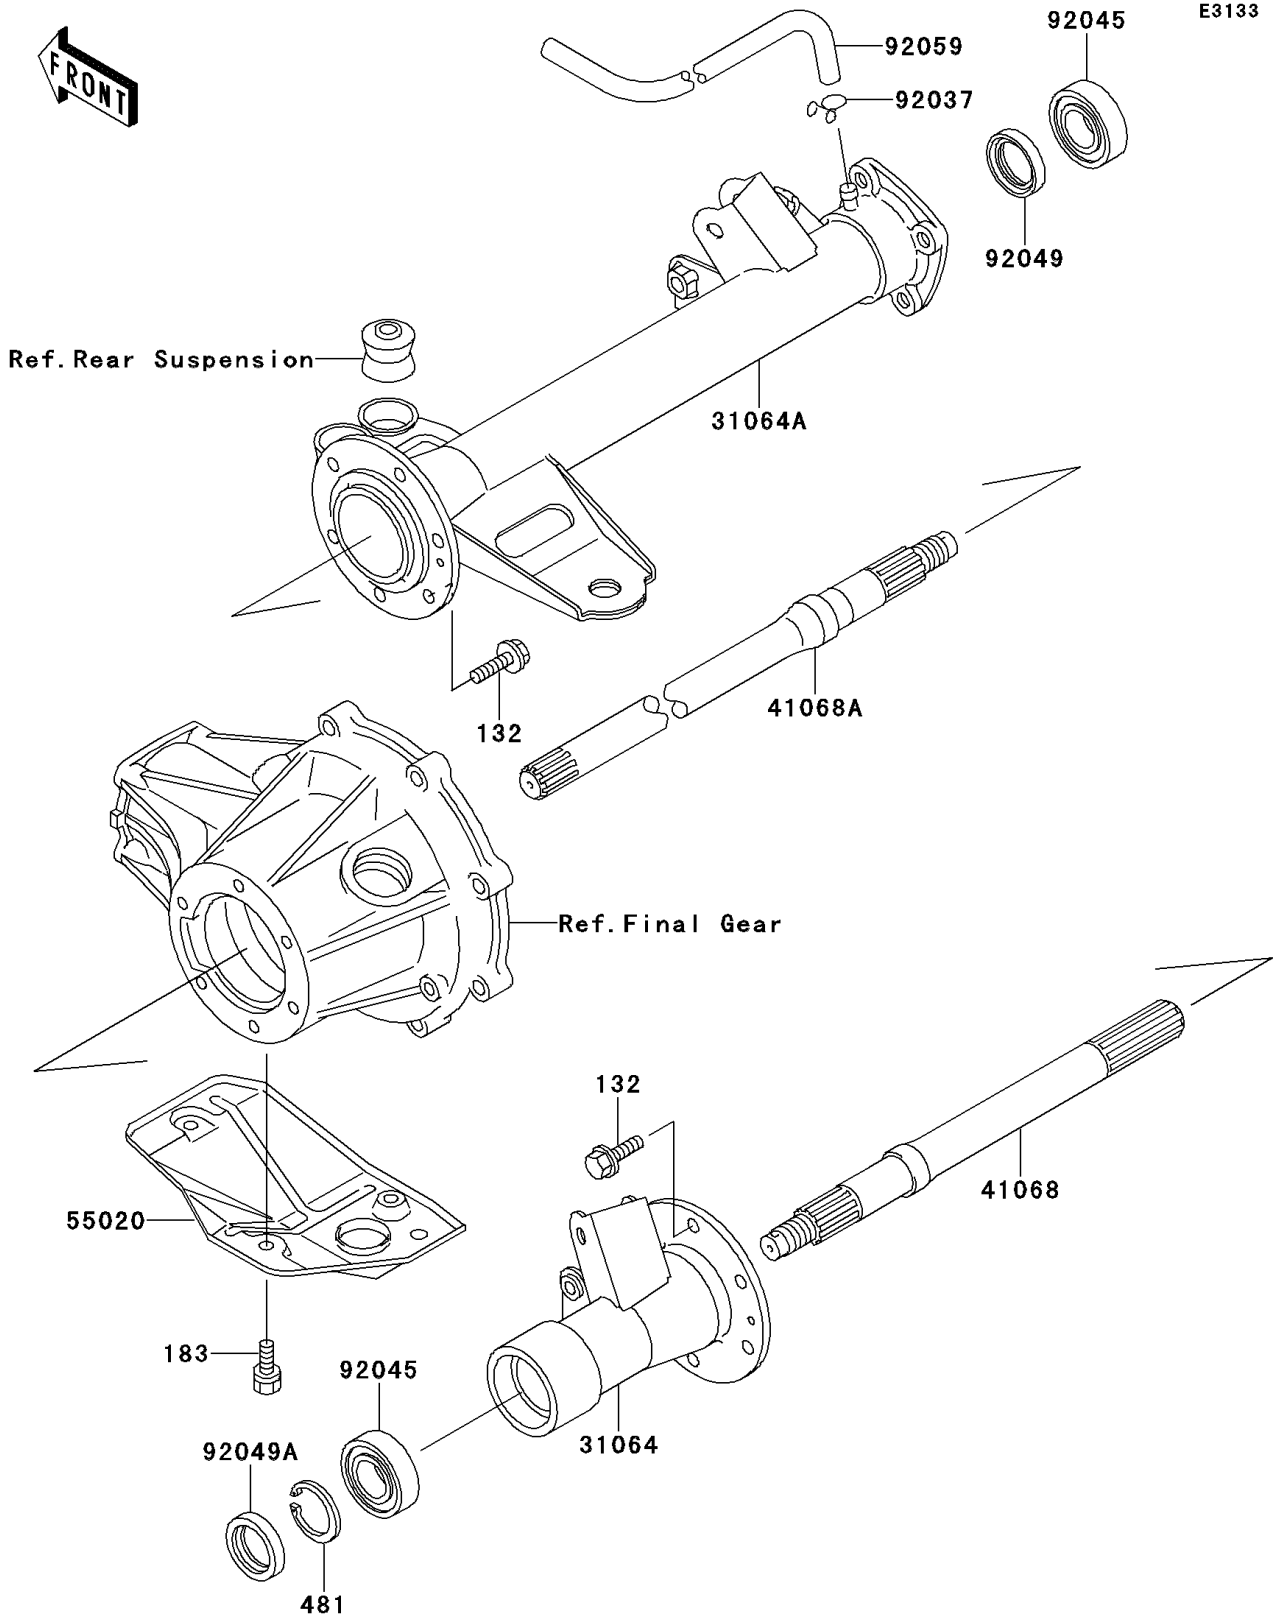

1993 Bayou 220 PARTS DIAGRAM

Rear Axle

1993 Bayou 220 PARTS LIST

Rear Axle

ITEM NAME	PART NUMBER	QUANTITY
BOLT-FLANGED-SMALL (Ref # 132)	132J0820	12
BOLT-UPSET-WS-SMALL (Ref # 183)	183H0814	3
CIRCLIP (Ref # 481)	481J5200	1
PIPE-COMP,LH (Ref # 31064)	31064-1088	1
PIPE-COMP,RH (Ref # 31064A)	31064-1089	1
AXLE,LH (Ref # 41068)	41068-1244	1
AXLE,RH (Ref # 41068A)	41068-1245	1
GUARD (Ref # 55020)	55020-1276	1
CLAMP,TUBE (Ref # 92037)	92037-147	1
BEARING-BALL,6205DDU (Ref # 92045)	92045-1229	2
SEAL-OIL,S030428 (Ref # 92049)	92049-1236	1
SEAL-OIL (Ref # 92049A)	92049-1287	1
TUBE,4.7X9.5X1240 (Ref # 92059)	92059-1968	1