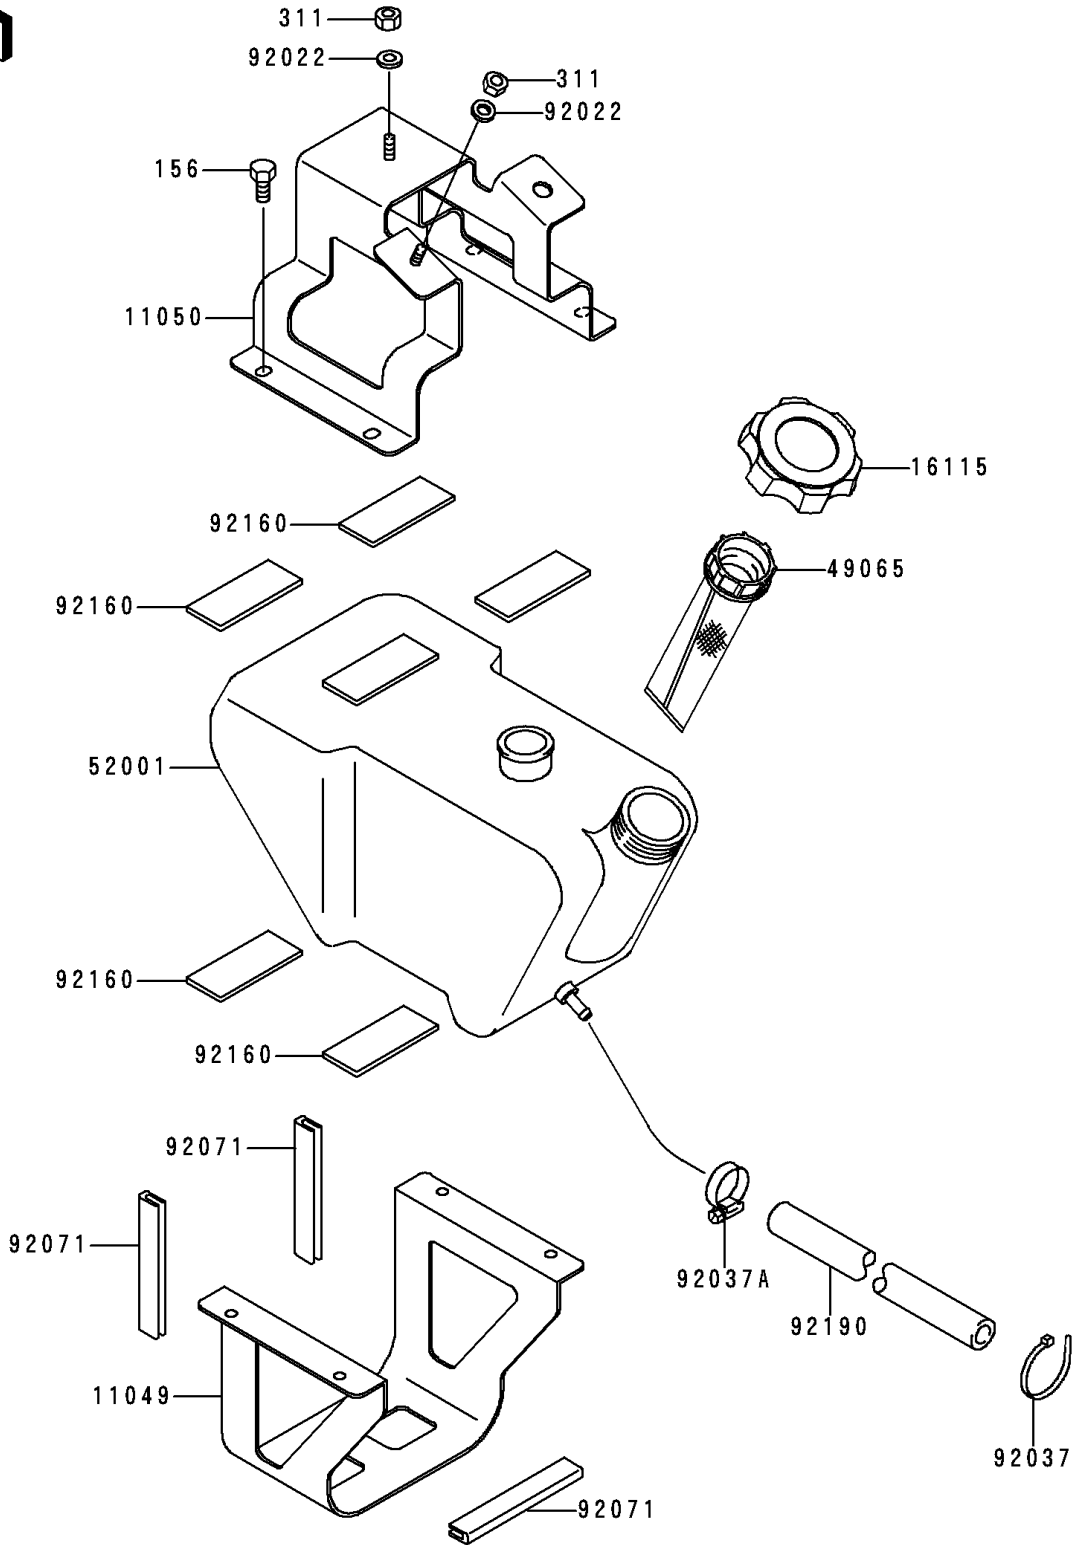

## 1998 900 STX PARTS DIAGRAM

Oil Tank

F3174

## 1998 900 STX PARTS LIST

Oil Tank

ITEM NAME	PART NUMBER	QUANTITY
BOLT-WP,6X14 (Ref # 156)	156R0614	1
NUT-HEX,6MM (Ref # 311)	311R0600	1
BRACKET (Ref # 11049)	11049-3760	1
BRACKET (Ref # 11050)	11050-3725	1
CAP-OIL FILLER (Ref # 16115)	16115-3714	1
FILTER-OIL (Ref # 49065)	49065-3703	1
TANK-OIL (Ref # 52001)	52001-3730	1
WASHER,6.5X20X1.5 (Ref # 92022)	92022-3710	1
CLAMP (Ref # 92037)	92037-1173	1
CLAMP (Ref # 92037A)	92037-3726	1
GROMMET (Ref # 92071)	92071-1198	1
DAMPER,WATER MUFFER (Ref # 92160)	92160-3880	1
TUBE,5.8X10.8X370 (Ref # 92190)	92190-3864	1