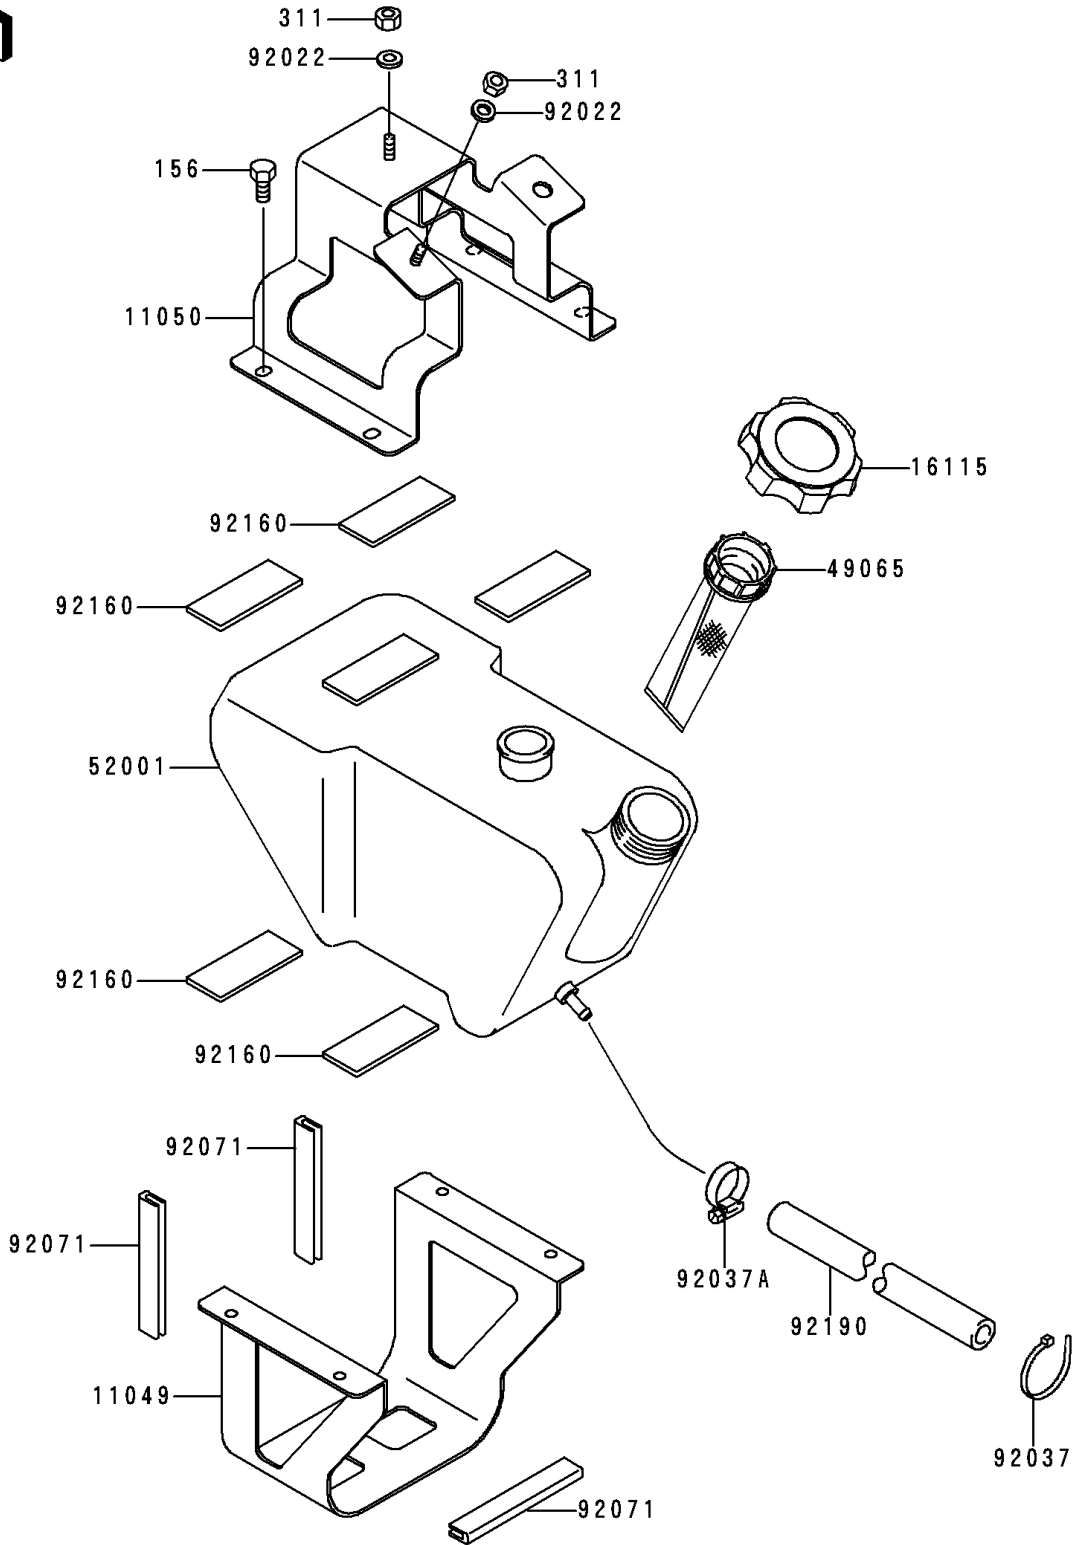

1997 900 STX PARTS DIAGRAM

Oil Tank

F3174

1997 900 STX PARTS LIST

Oil Tank

ITEM NAME	PART NUMBER	QUANTITY
BOLT-WP,6X14 (Ref # 156)	156R0614	1
NUT-HEX,6MM (Ref # 311)	311R0600	1
BRACKET (Ref # 11049)	11049-3760	1
BRACKET (Ref # 11050)	11050-3725	1
CAP-OIL FILLER (Ref # 16115)	16115-3714	1
FILTER-OIL (Ref # 49065)	49065-3703	1
TANK-OIL (Ref # 52001)	52001-3730	1
WASHER,6.5X20X1.5 (Ref # 92022)	92022-3710	1
CLAMP (Ref # 92037)	92037-1173	1
CLAMP (Ref # 92037A)	92037-3726	1
GROMMET (Ref # 92071)	92071-1198	1
DAMPER,WATER MUFFER (Ref # 92160)	92160-3880	1
TUBE,5.8X10.8X370 (Ref # 92190)	92190-3864	1