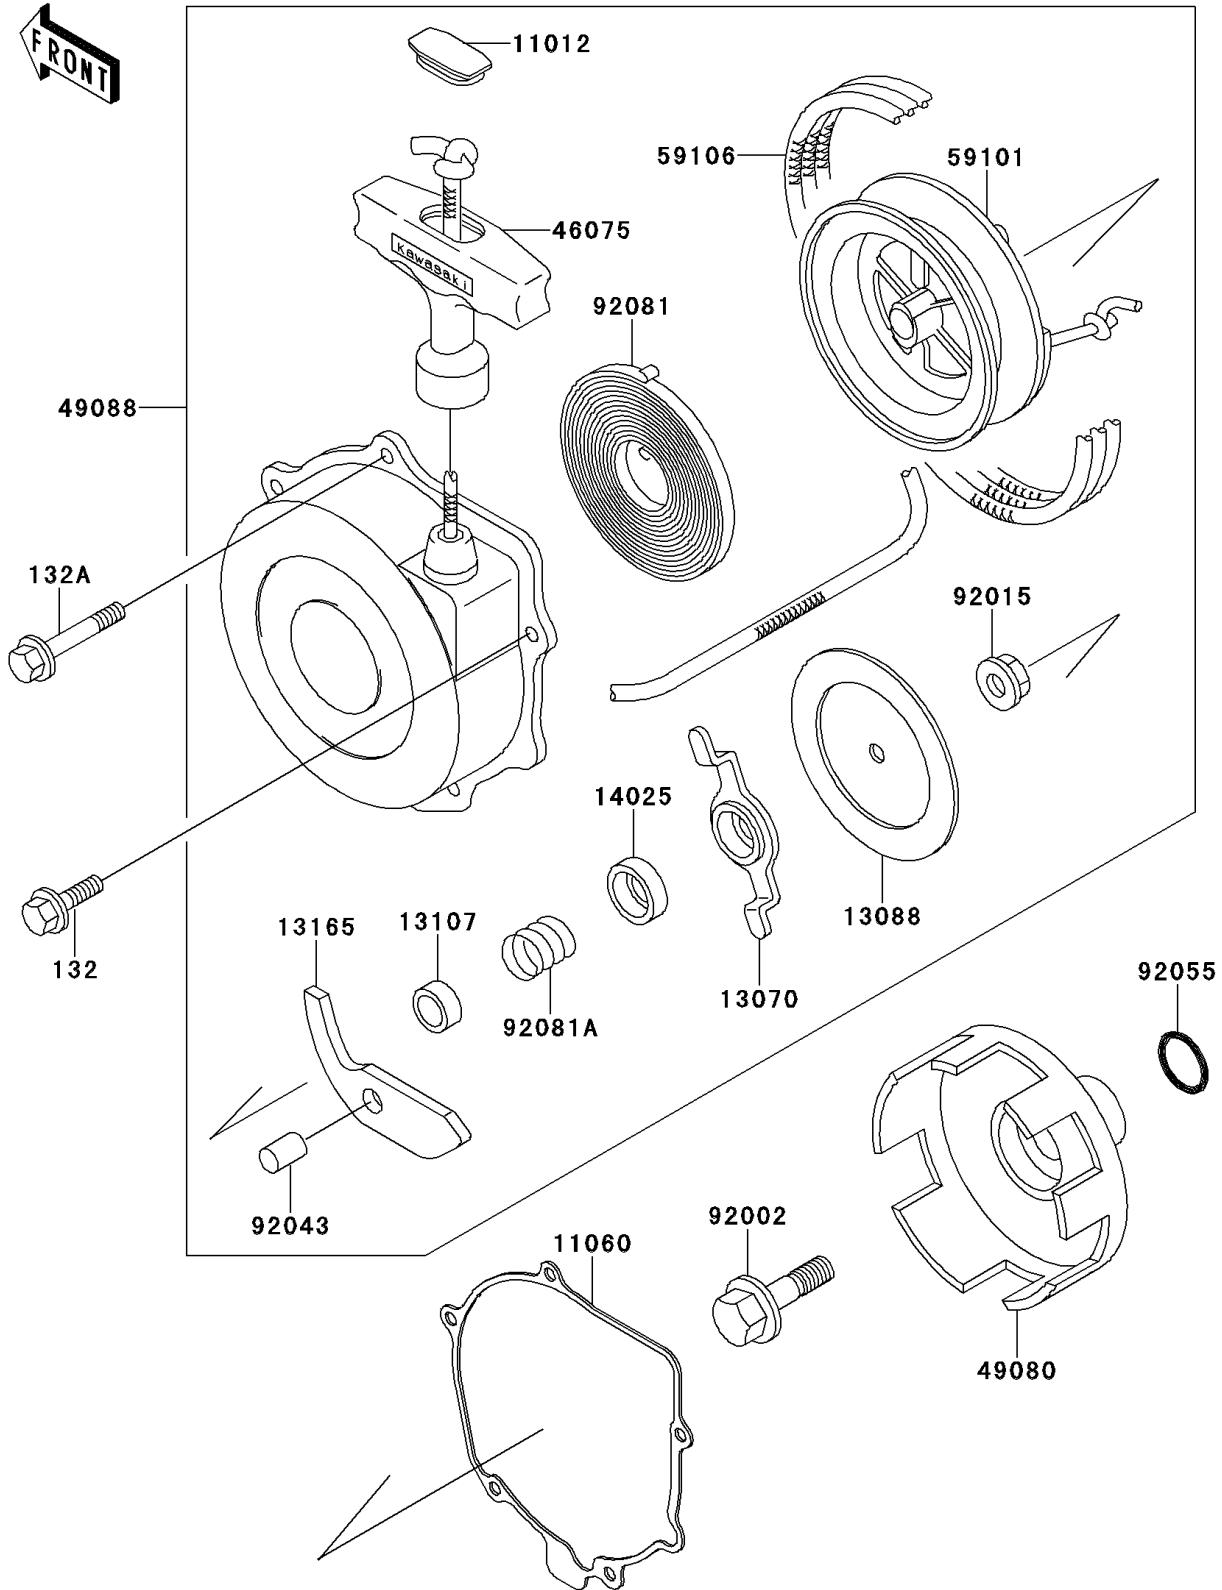

1993 Bayou 220 PARTS DIAGRAM

Recoil Starter

E3040

1993 Bayou 220 PARTS LIST

Recoil Starter

ITEM NAME	PART NUMBER	QUANTITY
-----------	-------------	----------