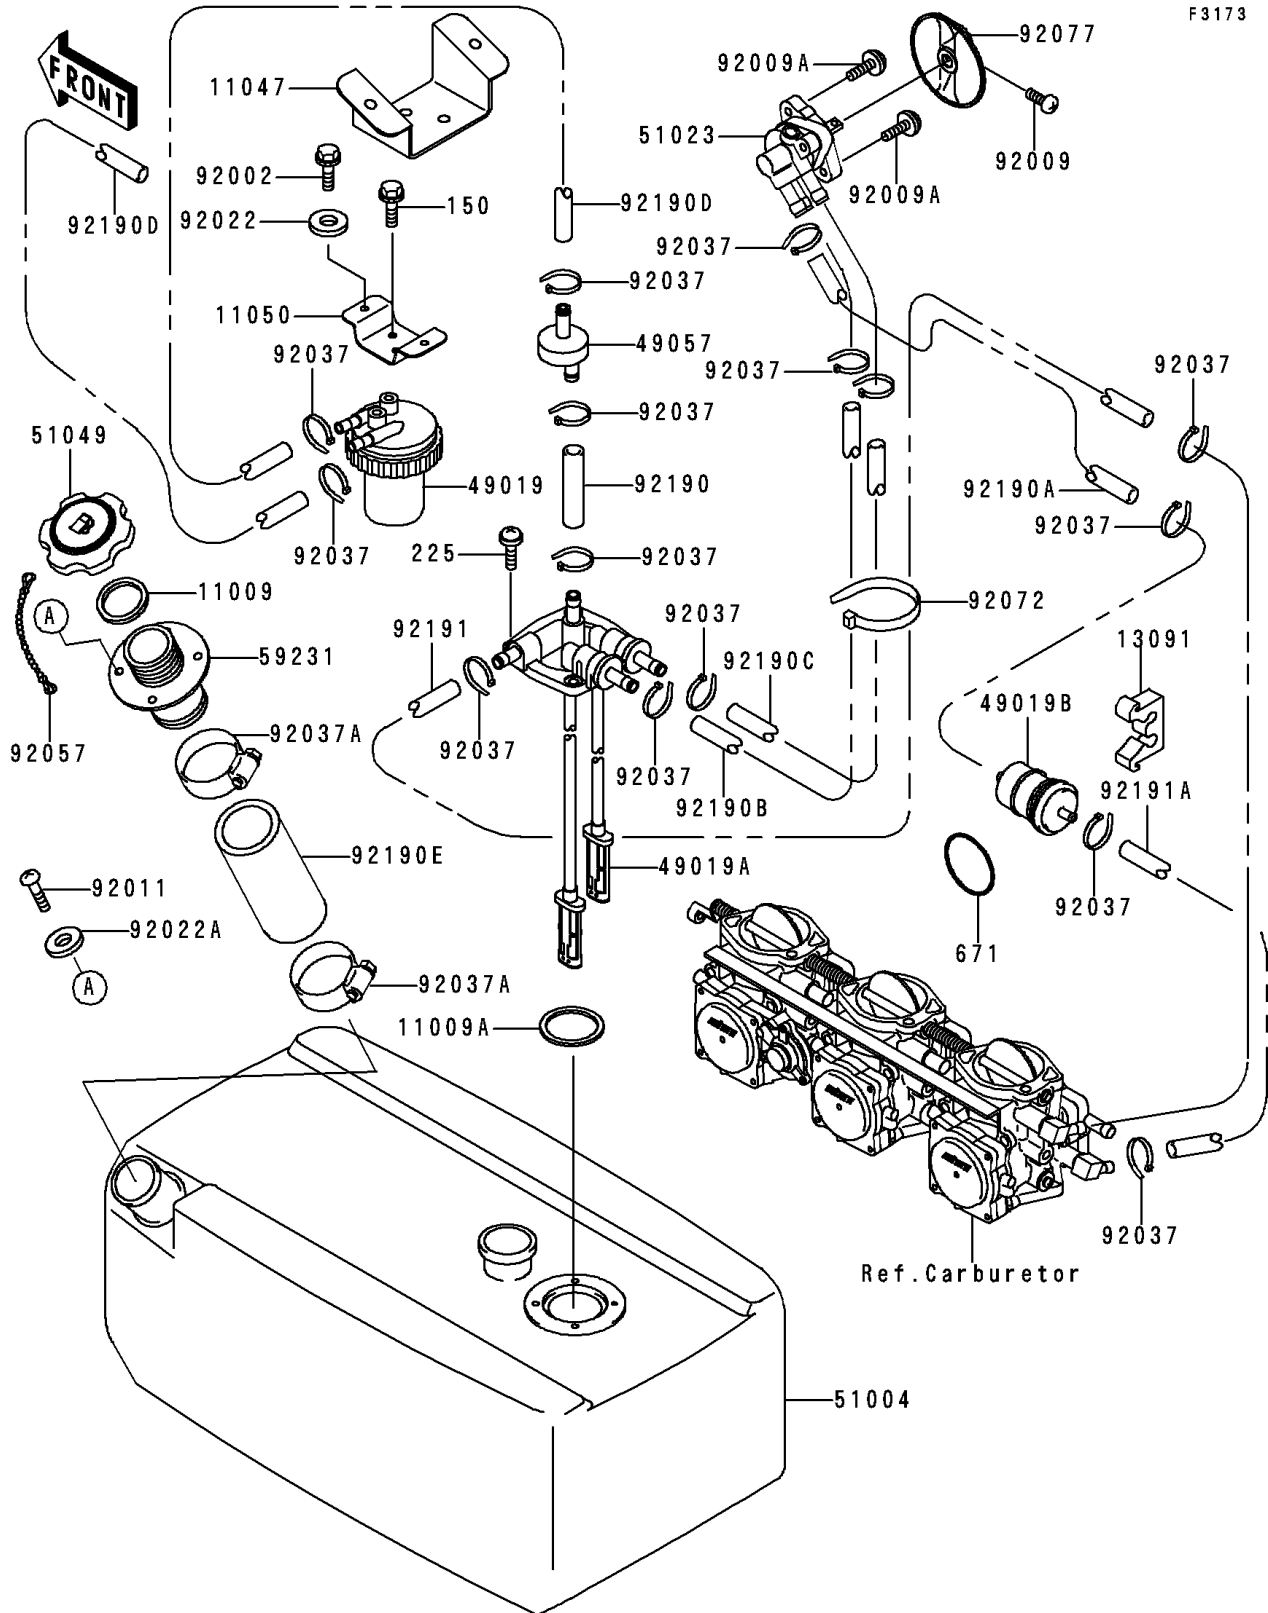

1998 900 STX PARTS DIAGRAM

Fuel Tank

F3173

1998 900 STX PARTS LIST

Fuel Tank

ITEM NAME	PART NUMBER	QUANTITY
BOLT-WS,6X14 (Ref # 150)	150R0614	2
SCREW-PAN-WSP-CROS,5X16 (Ref # 225)	225R0516	4
O RING,65MM (Ref # 671)	671B2565	1
GASKET,TANK CAP (Ref # 11009)	11009-3020	1
GASKET (Ref # 11009A)	11009-3790	1
BRACKET,FUEL FILTER (Ref # 11047)	11047-3761	1
BRACKET (Ref # 11050)	11050-3720	1
HOLDER,FILTER (Ref # 13091)	13091-3795	1
FILTER-FUEL (Ref # 49019)	49019-3708	1
FILTER-FUEL (Ref # 49019A)	49019-3710	1
FILTER-FUEL (Ref # 49019B)	49019-3712	1
VALVE-RELIEF (Ref # 49057)	49057-3001	1
TANK-FUEL (Ref # 51004)	51004-3718	1
TAP-ASSY,FUEL (Ref # 51023)	51023-3718	1
CAP-TANK,FUEL (Ref # 51049)	51049-3714	1
FILLER,FUEL TANK (Ref # 59231)	59231-3001	1
BOLT,6X20 (Ref # 92002)	92002-3755	2
SCREW,4X8 (Ref # 92009)	92009-3729	1
SCREW,5X16 (Ref # 92009A)	92009-3789	2
SCREW (Ref # 92011)	92011-562	4
WASHER,6.5X20X1.5 (Ref # 92022)	92022-3710	2
WASHER (Ref # 92022A)	92022-563	4
CLAMP (Ref # 92037)	92037-1173	15
CLAMP (Ref # 92037A)	92037-3009	2
CHAIN,COVER,L=100 (Ref # 92057)	92057-3704	1
BAND,L=149 (Ref # 92072)	92072-031	1
KNOB (Ref # 92077)	92077-3728	1
TUBE,TANK-BREATHER (Ref # 92190)	92190-3799	1
TUBE,5.8X10.8X310 (Ref # 92190A)	92190-3876	1

1998 900 STX PARTS LIST

Fuel Tank

ITEM NAME	PART NUMBER	QUANTITY
TUBE,"RES",5.8X10.8X420 (Ref # 92190B)	92190-3889	1
TUBE,"ON",5.8X10.8X420 (Ref # 92190C)	92190-3890	1
TUBE,5.8X10.8X540 (Ref # 92190D)	92190-3893	2
TUBE,FUEL FILLER (Ref # 92190E)	92190-3898	1
TUBE,CARB-TANK(RETURN) (Ref # 92191)	92191-3799	1
TUBE,5.8X10.8X160 (Ref # 92191A)	92191-3816	1