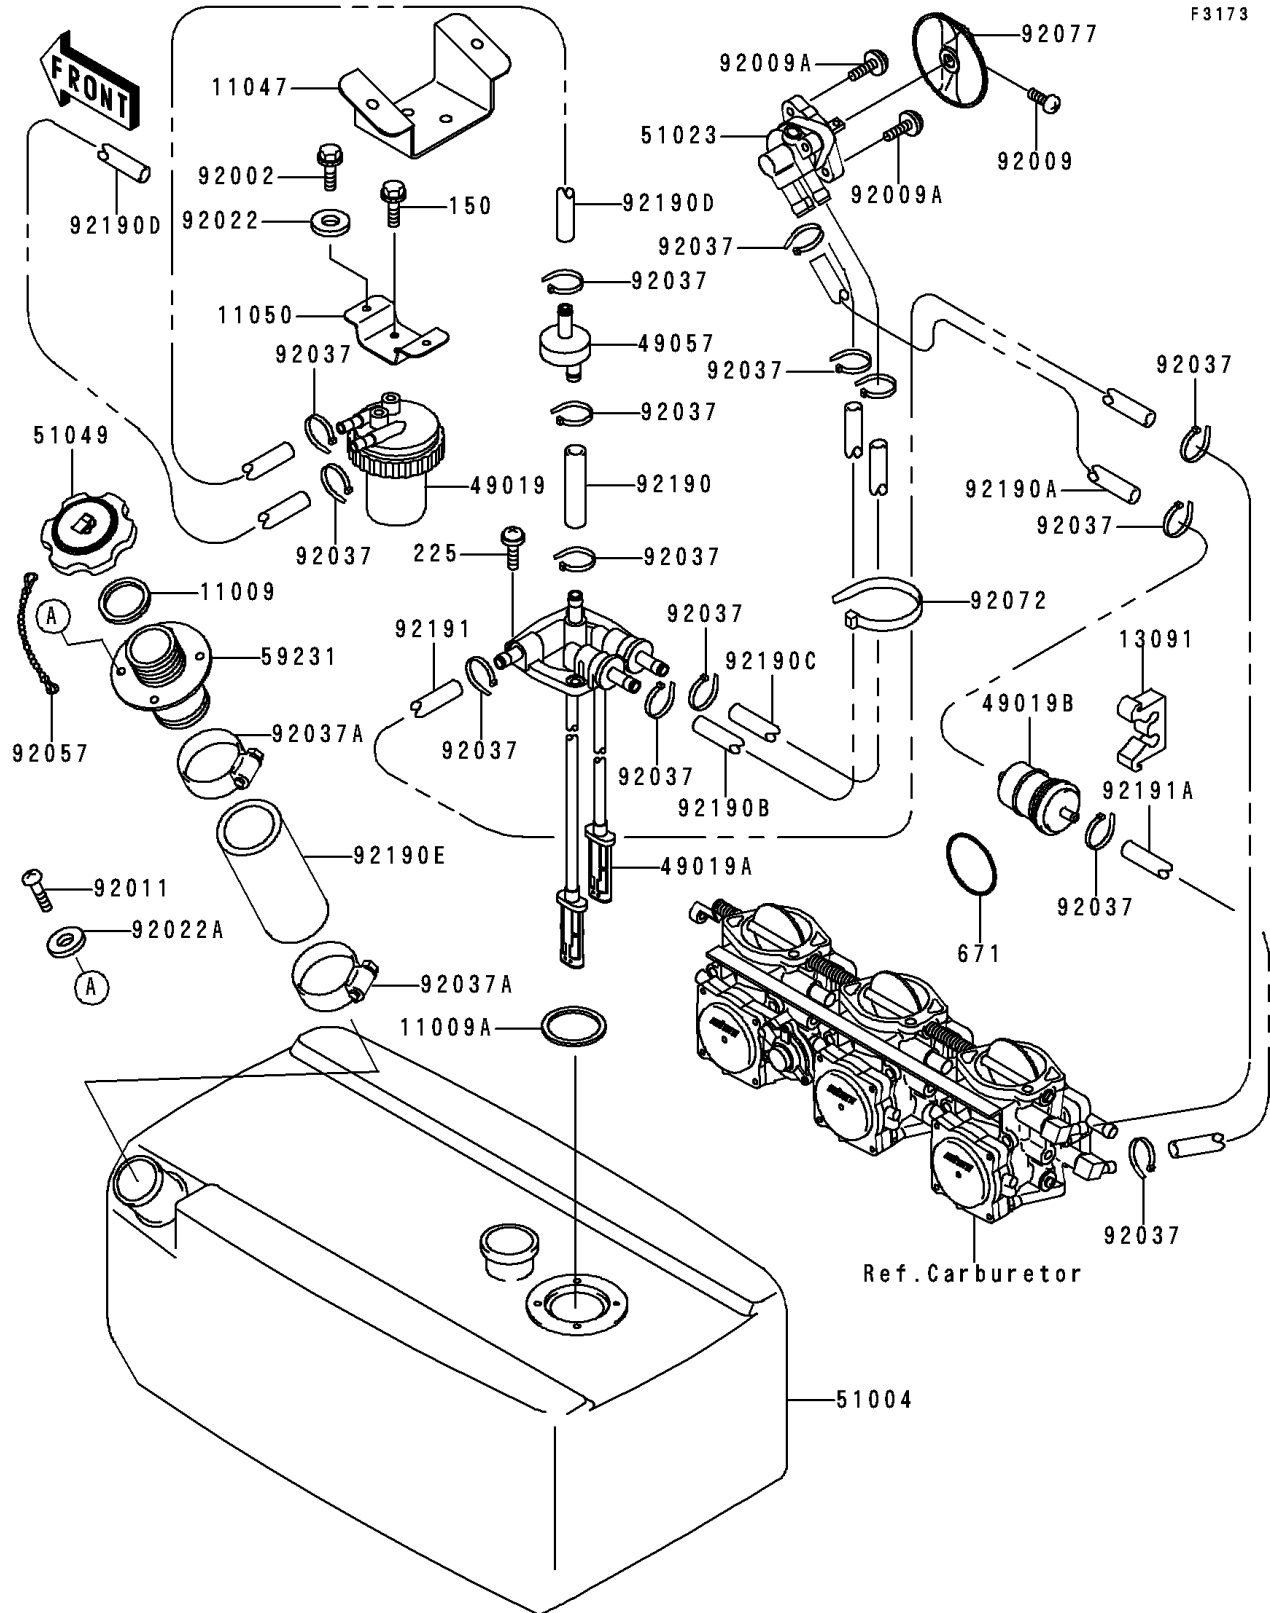

## 1998 900 STX PARTS DIAGRAM

Fuel Tank

F3173

## 1998 900 STX PARTS LIST

### Fuel Tank

ITEM NAME	PART NUMBER	QUANTITY
BOLT-WS,6X14 (Ref # 150)	150R0614	1
SCREW-PAN-WSP-CROS,5X16 (Ref # 225)	225R0516	1
O RING,65MM (Ref # 671)	671B2565	1
GASKET,TANK CAP (Ref # 11009)	11009-3020	1
GASKET (Ref # 11009A)	11009-3790	1
BRACKET,FUEL FILTER (Ref # 11047)	11047-3761	1
BRACKET (Ref # 11050)	11050-3720	1
HOLDER,FILTER (Ref # 13091)	13091-3795	1
FILTER-FUEL (Ref # 49019)	49019-3708	1
FILTER-FUEL (Ref # 49019A)	49019-3710	1
FILTER-FUEL (Ref # 49019B)	49019-3712	1
VALVE-RELIEF (Ref # 49057)	49057-3001	1
TANK-FUEL (Ref # 51004)	51004-3718	1
TAP-ASSY,FUEL (Ref # 51023)	51023-3718	1
CAP-TANK,FUEL (Ref # 51049)	51049-3714	1
FILLER,FUEL TANK (Ref # 59231)	59231-3001	1
BOLT,6X20 (Ref # 92002)	92002-3755	1
SCREW,4X8 (Ref # 92009)	92009-3729	1
SCREW,5X16 (Ref # 92009A)	92009-3789	1
SCREW (Ref # 92011)	92011-562	1
WASHER,6.5X20X1.5 (Ref # 92022)	92022-3710	1
WASHER (Ref # 92022A)	92022-563	1
CLAMP (Ref # 92037)	92037-1173	1
CLAMP (Ref # 92037A)	92037-3009	1
CHAIN,COVER,L=100 (Ref # 92057)	92057-3704	1
BAND,L=149 (Ref # 92072)	92072-031	1
KNOB (Ref # 92077)	92077-3728	1
TUBE,TANK-BREATHING (Ref # 92190)	92190-3799	1
TUBE,5.8X10.8X310 (Ref # 92190A)	92190-3876	1

## 1998 900 STX PARTS LIST

Fuel Tank

ITEM NAME	PART NUMBER	QUANTITY
TUBE,"RES",5.8X10.8X420 (Ref # 92190B)	92190-3889	1
TUBE,"ON",5.8X10.8X420 (Ref # 92190C)	92190-3890	1
TUBE,5.8X10.8X540 (Ref # 92190D)	92190-3893	1
TUBE,FUEL FILLER (Ref # 92190E)	92190-3898	1
TUBE,CARB-TANK(RETURN) (Ref # 92191)	92191-3799	1
TUBE,5.8X10.8X160 (Ref # 92191A)	92191-3816	1