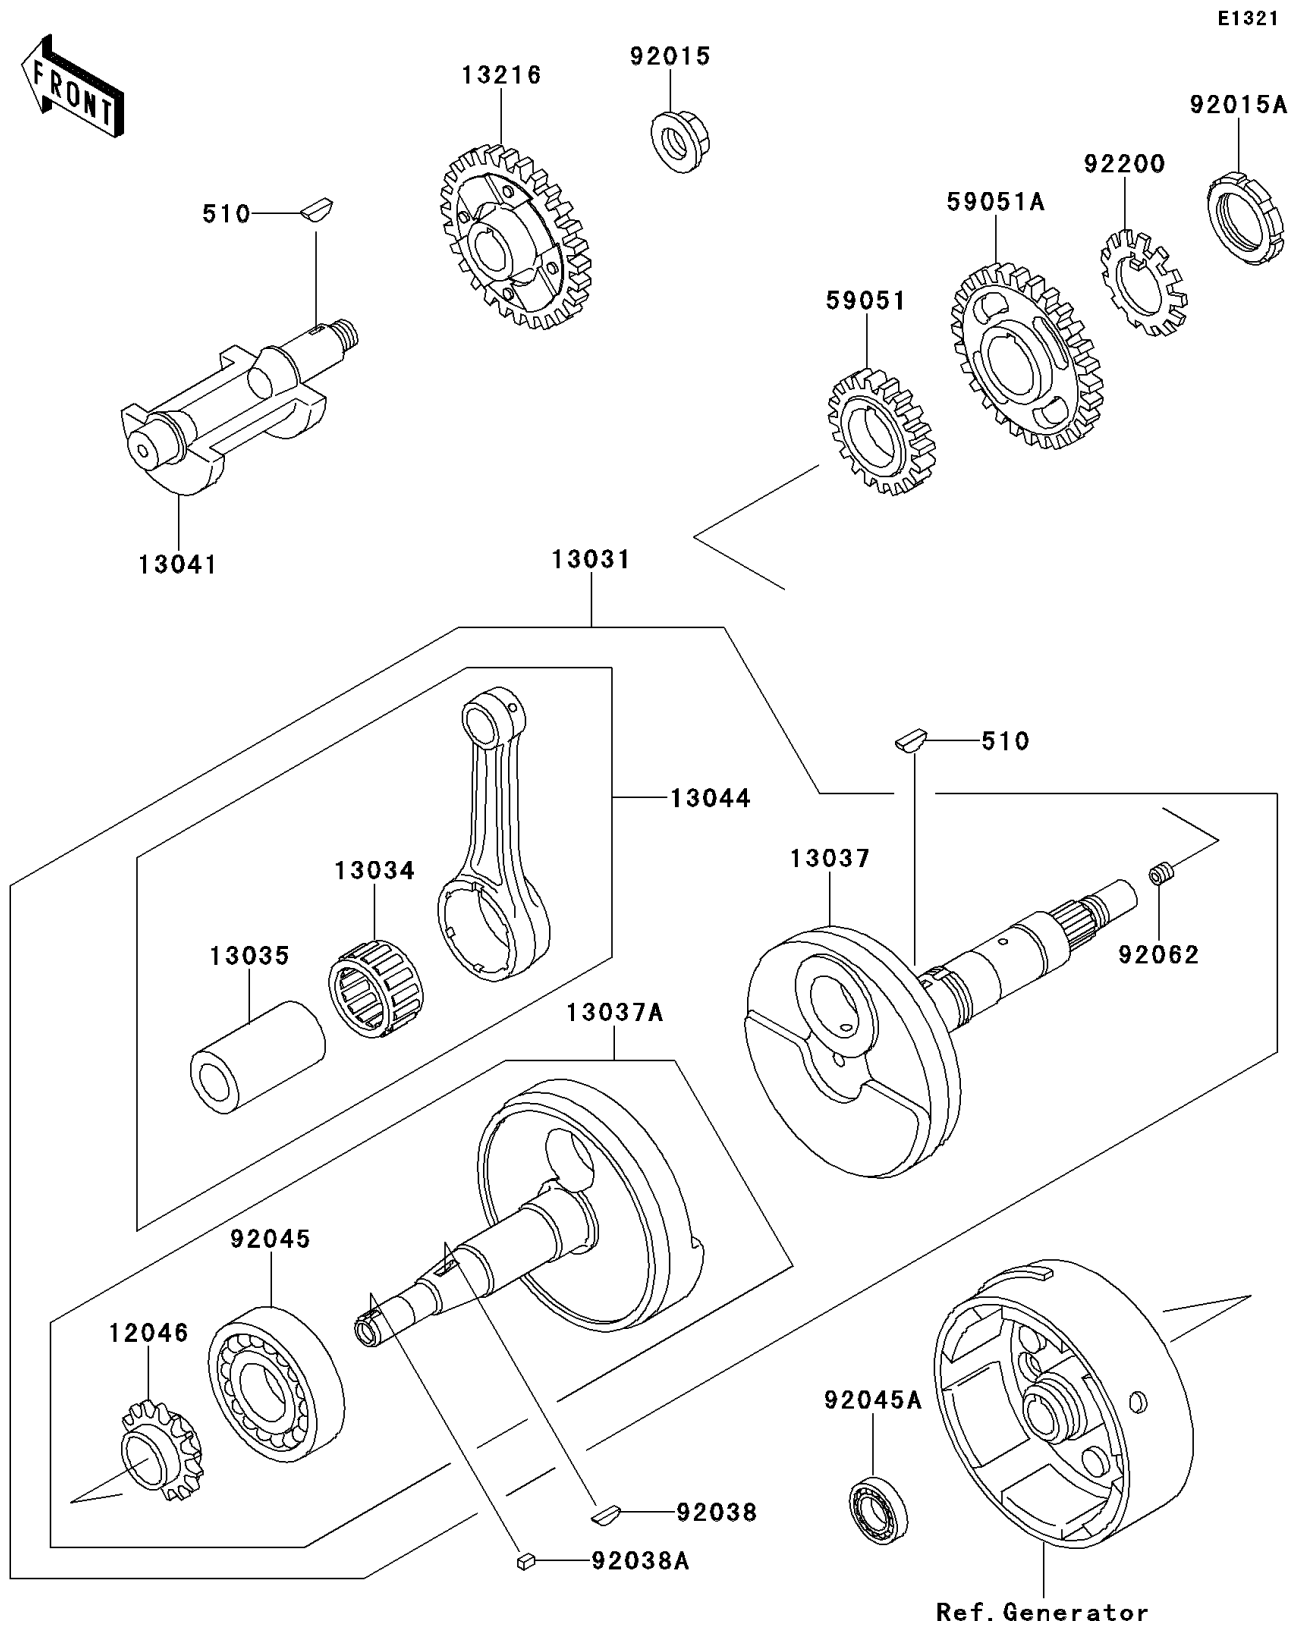

1993 Bayou 220 PARTS DIAGRAM

Crankshaft

1993 Bayou 220 PARTS LIST

Crankshaft

ITEM NAME	PART NUMBER	QUANTITY
KEY-WOODRUFF (Ref # 510)	510A5100	2
SPROCKET,CAM CHAIN,19T (Ref # 12046)	12046-1152	1
CRANKSHAFT-COMP (Ref # 13031)	13031-1373	1
BEARING-BIG END (Ref # 13034)	13034-1098	1
PIN-CRANK (Ref # 13035)	13035-1063	1
CRANKSHAFT,RH (Ref # 13037)	13037-1478	1
CRANKSHAFT,LH (Ref # 13037A)	13037-5085	1
BALANCER (Ref # 13041)	13041-1080	1
SET-CONNECTING ROD (Ref # 13044)	13044-5086	1
GEAR-COMP,BALANCER (Ref # 13216)	13216-1112	1
GEAR,OIL PUMP,30T (Ref # 59051)	59051-1187	1
GEAR-SPUR,39T (Ref # 59051A)	59051-1188	1
NUT,16MM (Ref # 92015)	92015-1465	1
NUT,PUMP GEAR,30MM (Ref # 92015A)	92015-1511	1
KEY,WOODRUFF (Ref # 92038)	92038-001	1
KEY,SUNK (Ref # 92038A)	92038-1051	1
BEARING-BALL (Ref # 92045)	92045-1172	1
BEARING-BALL,6903C3 (Ref # 92045A)	92045-1266	1
NOZZLE,8X8,SILVER (Ref # 92062)	92062-1082	1
WASHER,PUMP GEAR (Ref # 92200)	92200-1203	1