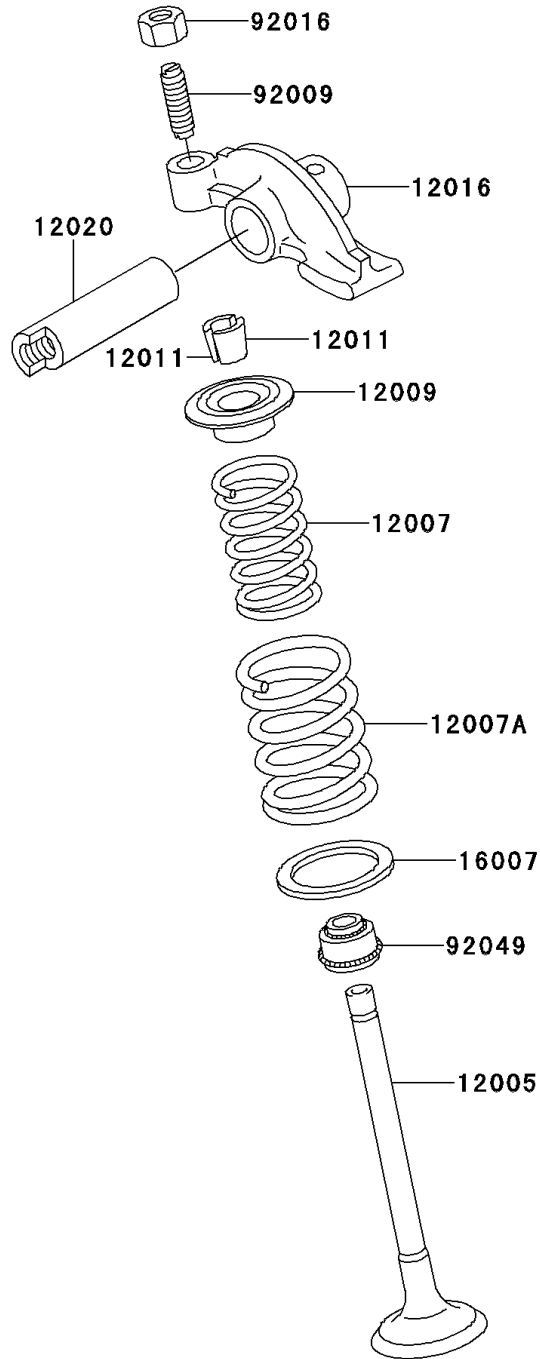

# 1993 Bayou 220 PARTS DIAGRAM

Valve(s)

E1210

# 1993 Bayou 220 PARTS LIST

Valve(s)

ITEM NAME	PART NUMBER	QUANTITY
VALVE-INTAKE (Ref # 12004)	12004-1082	1
VALVE-EXHAUST (Ref # 12005)	12005-1093	1
SPRING-ENGINE VALVE,INNER (Ref # 12007)	12007-1001	2
SPRING-ENGINE VALVE,OUTER (Ref # 12007A)	12007-1002	2
RETAINER-VALVE SPRING (Ref # 12009)	12009-1001	2
COLLET (Ref # 12011)	12011-1003	4
ARM-ROCKER (Ref # 12016)	12016-1099	2
SHAFT-ROCKER (Ref # 12020)	12020-1053	2
SEAT-SPRING (Ref # 16007)	16007-1106	2
SCREW,6MM (Ref # 92009)	92009-1032	2
NUT,6MM (Ref # 92016)	92016-061	2
SEAL-OIL,RVC2-5.5X8.5X8.3 (Ref # 92049)	92049-1062	2