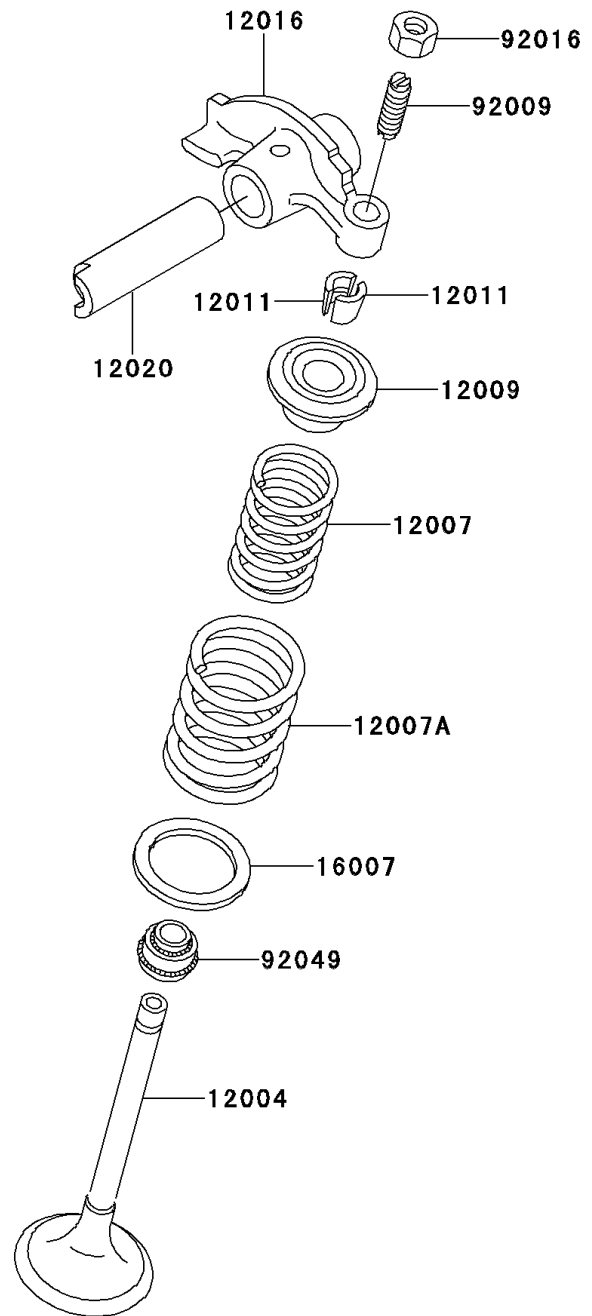

# 1993 Bayou 220 PARTS DIAGRAM

Valve(s)

E1210

# 1993 Bayou 220 PARTS LIST

Valve(s)

ITEM NAME	PART NUMBER	QUANTITY
VALVE-INTAKE (Ref # 12004)	12004-1082	1
VALVE-EXHAUST (Ref # 12005)	12005-1093	1
SPRING-ENGINE VALVE,INNER (Ref # 12007)	12007-1001	2
SPRING-ENGINE VALVE,OUTER (Ref # 12007A)	12007-1002	2
RETAINER-VALVE SPRING (Ref # 12009)	12009-1001	2
COLLET (Ref # 12011)	12011-1003	4
ARM-ROCKER (Ref # 12016)	12016-1099	2
SHAFT-ROCKER (Ref # 12020)	12020-1053	2
SEAT-SPRING (Ref # 16007)	16007-1106	2
SCREW,6MM (Ref # 92009)	92009-1032	2
NUT,6MM (Ref # 92016)	92016-061	2
SEAL-OIL,RVC2-5.5X8.5X8.3 (Ref # 92049)	92049-1062	2