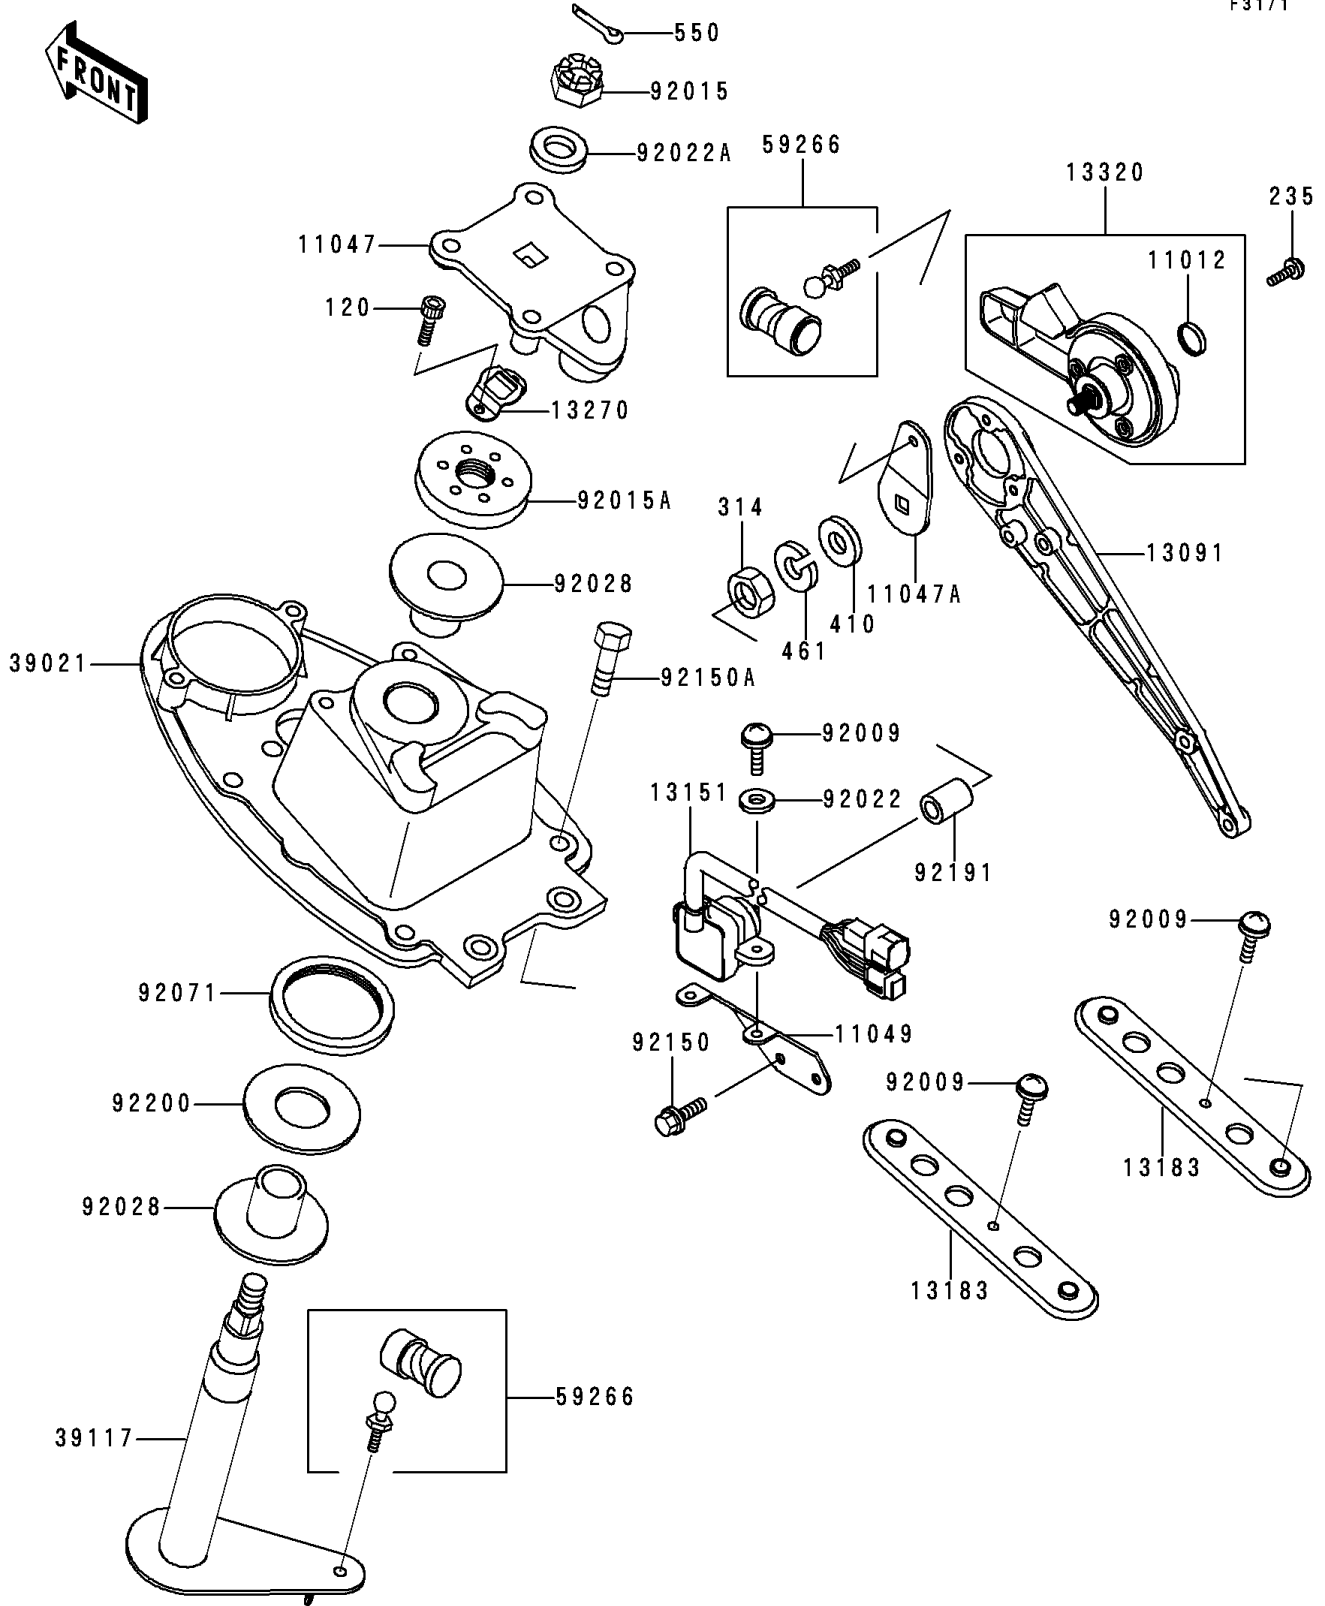

1998 900 STX PARTS DIAGRAM

Handle Pole

F3171

1998 900 STX PARTS LIST

Handle Pole

ITEM NAME	PART NUMBER	QUANTITY
BOLT-SOCKET,5X10 (Ref # 120)	120R0510	1
SCREW-PAN-WP-CROS (Ref # 235)	235R0620	1
NUT-HEX-FINE,10MM (Ref # 314)	314R1000	1
W-PLAIN-S,10MM (Ref # 410)	410S1000	1
WASHER-SPRING,10MM (Ref # 461)	461S1000	1
PIN-COTTER,3X35 (Ref # 550)	550S3035	1
CAP,REVERSE LEVER (Ref # 11012)	11012-3795	1
BRACKET,HANDLE HOLDER (Ref # 11047)	11047-3759	1
BRACKET,STEERING LEVER (Ref # 11047A)	11047-3790	1
BRACKET (Ref # 11049)	11049-3725	1
HOLDER,REVERSE (Ref # 13091)	13091-3803	1
SWITCH-COMP,REVERSE (Ref # 13151)	13151-3740	1
PLATE,HANDLE POLE BRACKET (Ref # 13183)	13183-3806	1
PLATE (Ref # 13270)	13270-3780	1
LEVER-ASSY,REVERSE (Ref # 13320)	13320-3712	1
BRACKET-HANDLE POLE (Ref # 39021)	39021-3704	1
SHAFT-STRG (Ref # 39117)	39117-3711	1
JOINT-BALL (Ref # 59266)	59266-3707	1
SCREW,5X16 (Ref # 92009)	92009-3789	1
NUT,CASTLE,14MM (Ref # 92015)	92015-3805	1
NUT (Ref # 92015A)	92015-3852	1
WASHER,6.2X20X2 (Ref # 92022)	92022-3714	1
WASHER,15X34X2.0 (Ref # 92022A)	92022-3738	1
BUSHING,STEERING (Ref # 92028)	92028-3748	1
GROMMET (Ref # 92071)	92071-3792	1
BOLT,6X18 (Ref # 92150)	92150-3729	1
BOLT,FLANGED,8X30 (Ref # 92150A)	92150-3803	1
TUBE,6X10X11 (Ref # 92191)	92191-3764	1
WASHER,32.5X70X2 (Ref # 92200)	92200-3718	1