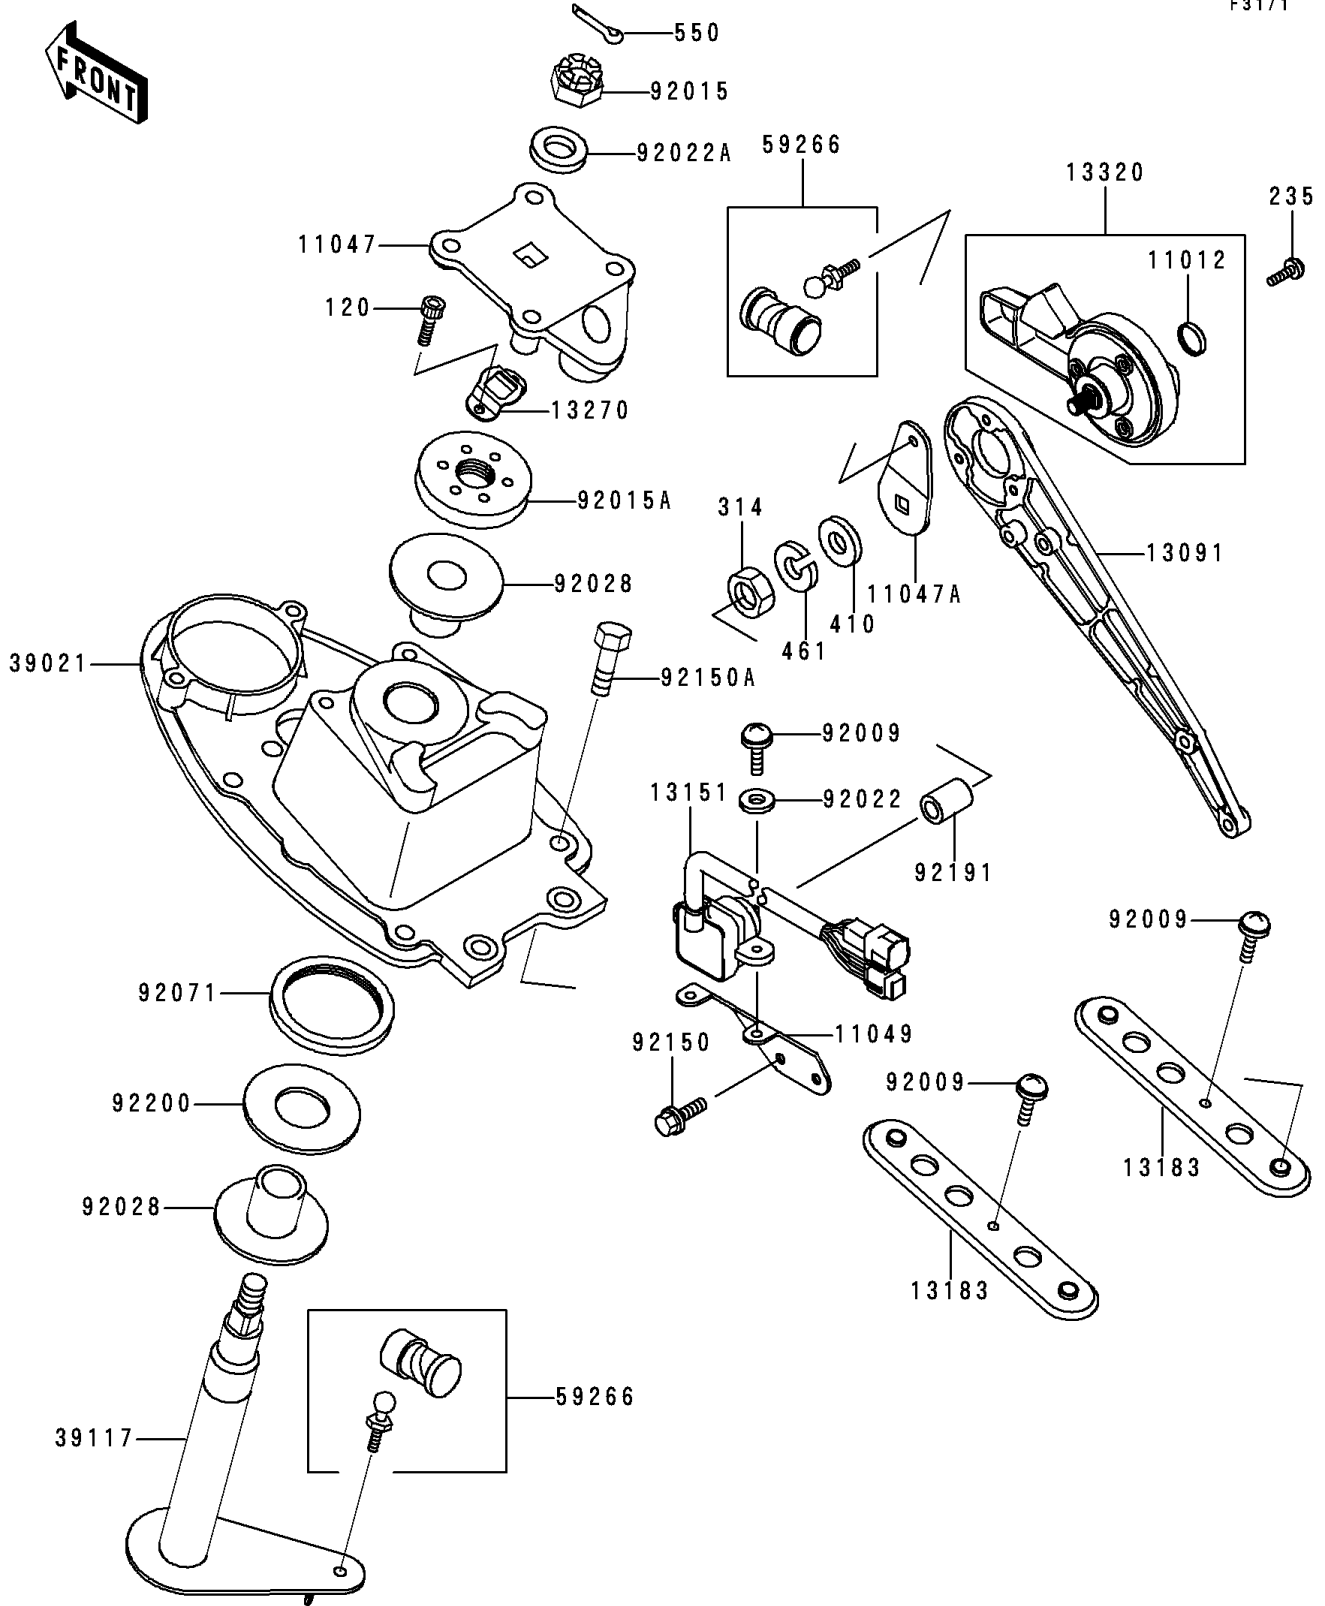

## 1997 900 STX PARTS DIAGRAM

Handle Pole

F3171

## 1997 900 STX PARTS LIST

Handle Pole

ITEM NAME	PART NUMBER	QUANTITY
BOLT-SOCKET,5X10 (Ref # 120)	120R0510	1
SCREW-PAN-WP-CROS (Ref # 235)	235R0620	1
NUT-HEX-FINE,10MM (Ref # 314)	314R1000	1
W-PLAIN-S,10MM (Ref # 410)	410S1000	1
WASHER-SPRING,10MM (Ref # 461)	461S1000	1
PIN-COTTER,3X35 (Ref # 550)	550S3035	1
CAP,REVERSE LEVER (Ref # 11012)	11012-3795	1
BRACKET,HANDLE HOLDER (Ref # 11047)	11047-3759	1
BRACKET,STEERING LEVER (Ref # 11047A)	11047-3790	1
BRACKET (Ref # 11049)	11049-3725	1
HOLDER,REVERSE (Ref # 13091)	13091-3803	1
SWITCH-COMP,REVERSE (Ref # 13151)	13151-3740	1
PLATE,HANDLE POLE BRACKET (Ref # 13183)	13183-3806	1
PLATE (Ref # 13270)	13270-3780	1
LEVER-ASSY,REVERSE (Ref # 13320)	13320-3712	1
BRACKET-HANDLE POLE (Ref # 39021)	39021-3704	1
SHAFT-STRG (Ref # 39117)	39117-3711	1
JOINT-BALL (Ref # 59266)	59266-3707	1
SCREW,5X16 (Ref # 92009)	92009-3789	1
NUT,CASTLE,14MM (Ref # 92015)	92015-3805	1
NUT (Ref # 92015A)	92015-3852	1
WASHER,6.2X20X2 (Ref # 92022)	92022-3714	1
WASHER,15X34X2.0 (Ref # 92022A)	92022-3738	1
BUSHING,STEERING (Ref # 92028)	92028-3748	1
GROMMET (Ref # 92071)	92071-3792	1
BOLT,6X18 (Ref # 92150)	92150-3729	1
BOLT,FLANGED,8X30 (Ref # 92150A)	92150-3803	1
TUBE,6X10X11 (Ref # 92191)	92191-3764	1
WASHER,32.5X70X2 (Ref # 92200)	92200-3718	1