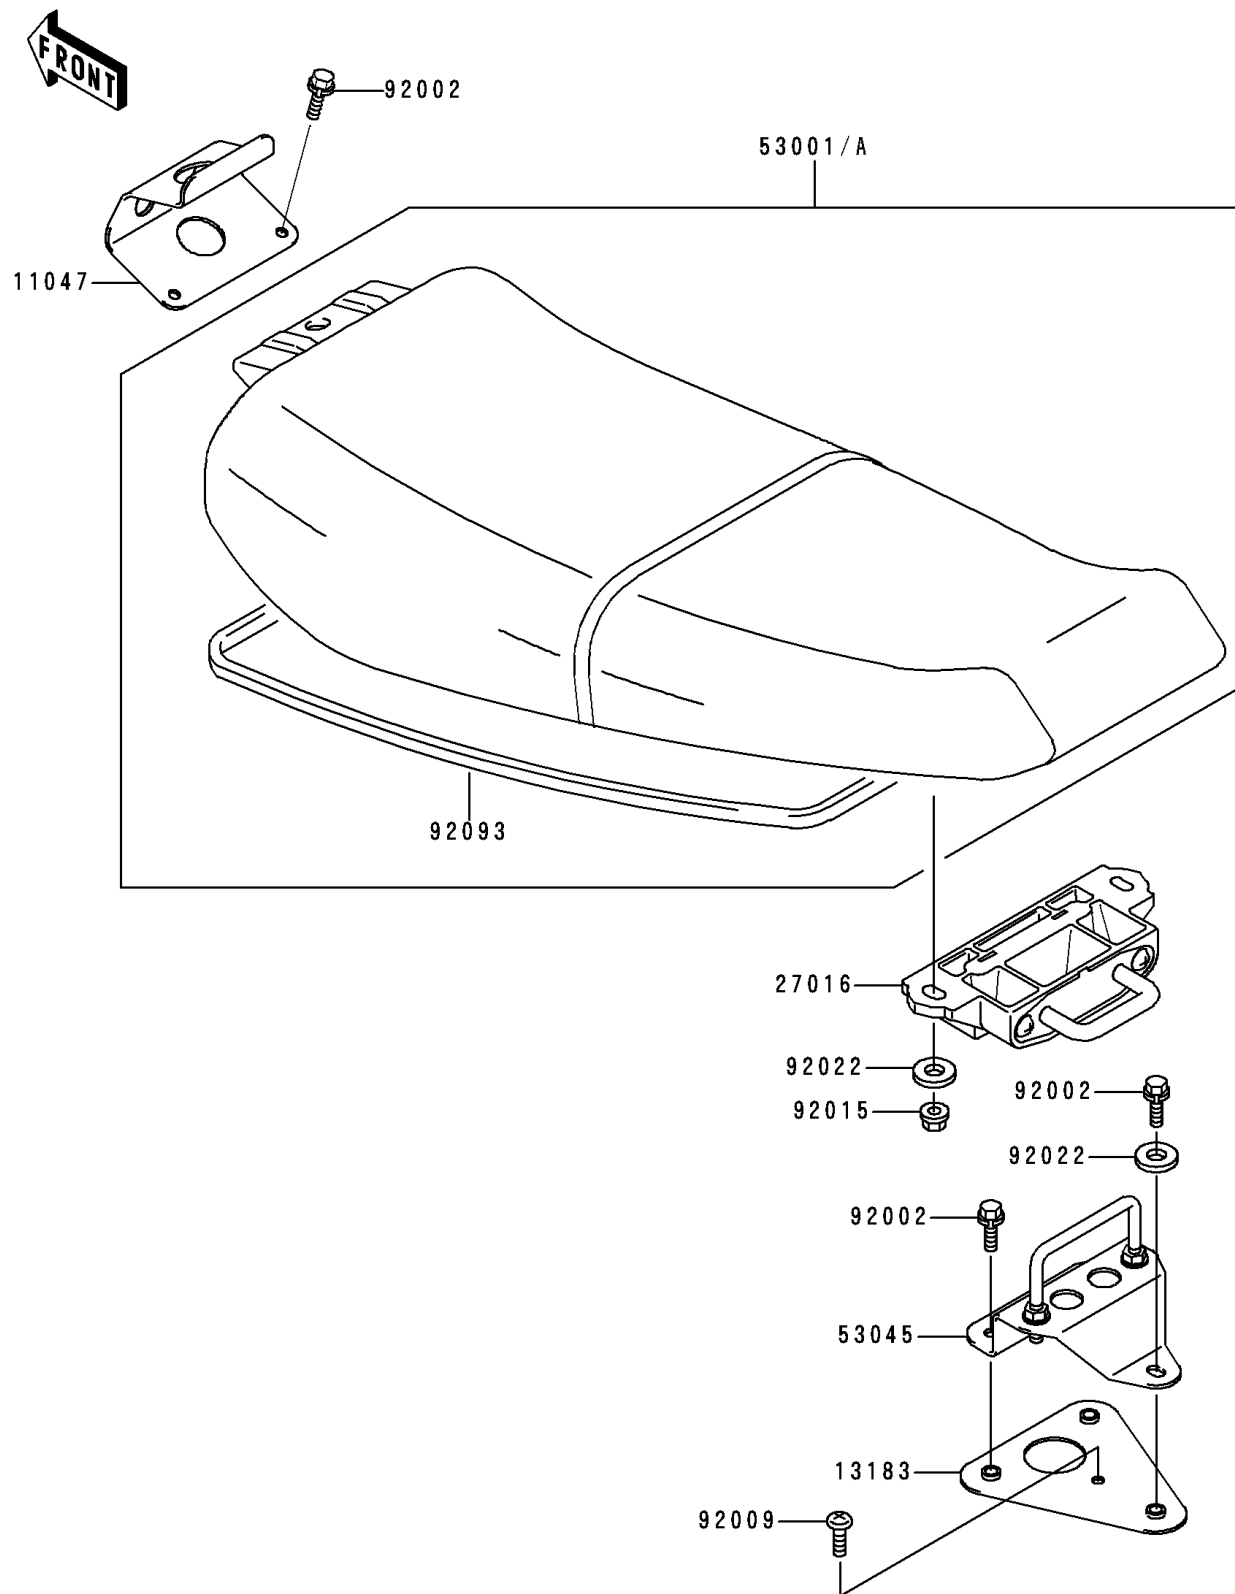

1998 900 STX PARTS DIAGRAM

Seat

F3146

1998 900 STX PARTS LIST

Seat

ITEM NAME	PART NUMBER	QUANTITY
BRACKET,SEAT,FR (Ref # 11047)	11047-3791	1
PLATE,SEAT LOCK HOOK (Ref # 13183)	13183-3820	1
LOCK-ASSY,SEAT (Ref # 27016)	27016-3731	1
SEAT-ASSY,BOULOGNE (Ref # 53001A)	53001-3732-ML	1
HOOK-ASSY,SEAT LOCK (Ref # 53045)	53045-3706	1
BOLT,6X25 (Ref # 92002)	92002-3714	1
SCREW,5X16 (Ref # 92009)	92009-3789	1
NUT,6MM (Ref # 92015)	92015-3767	1
WASHER,6.5X20X1.5 (Ref # 92022)	92022-3710	1
SEAL,SEAT (Ref # 92093)	92093-3735	1