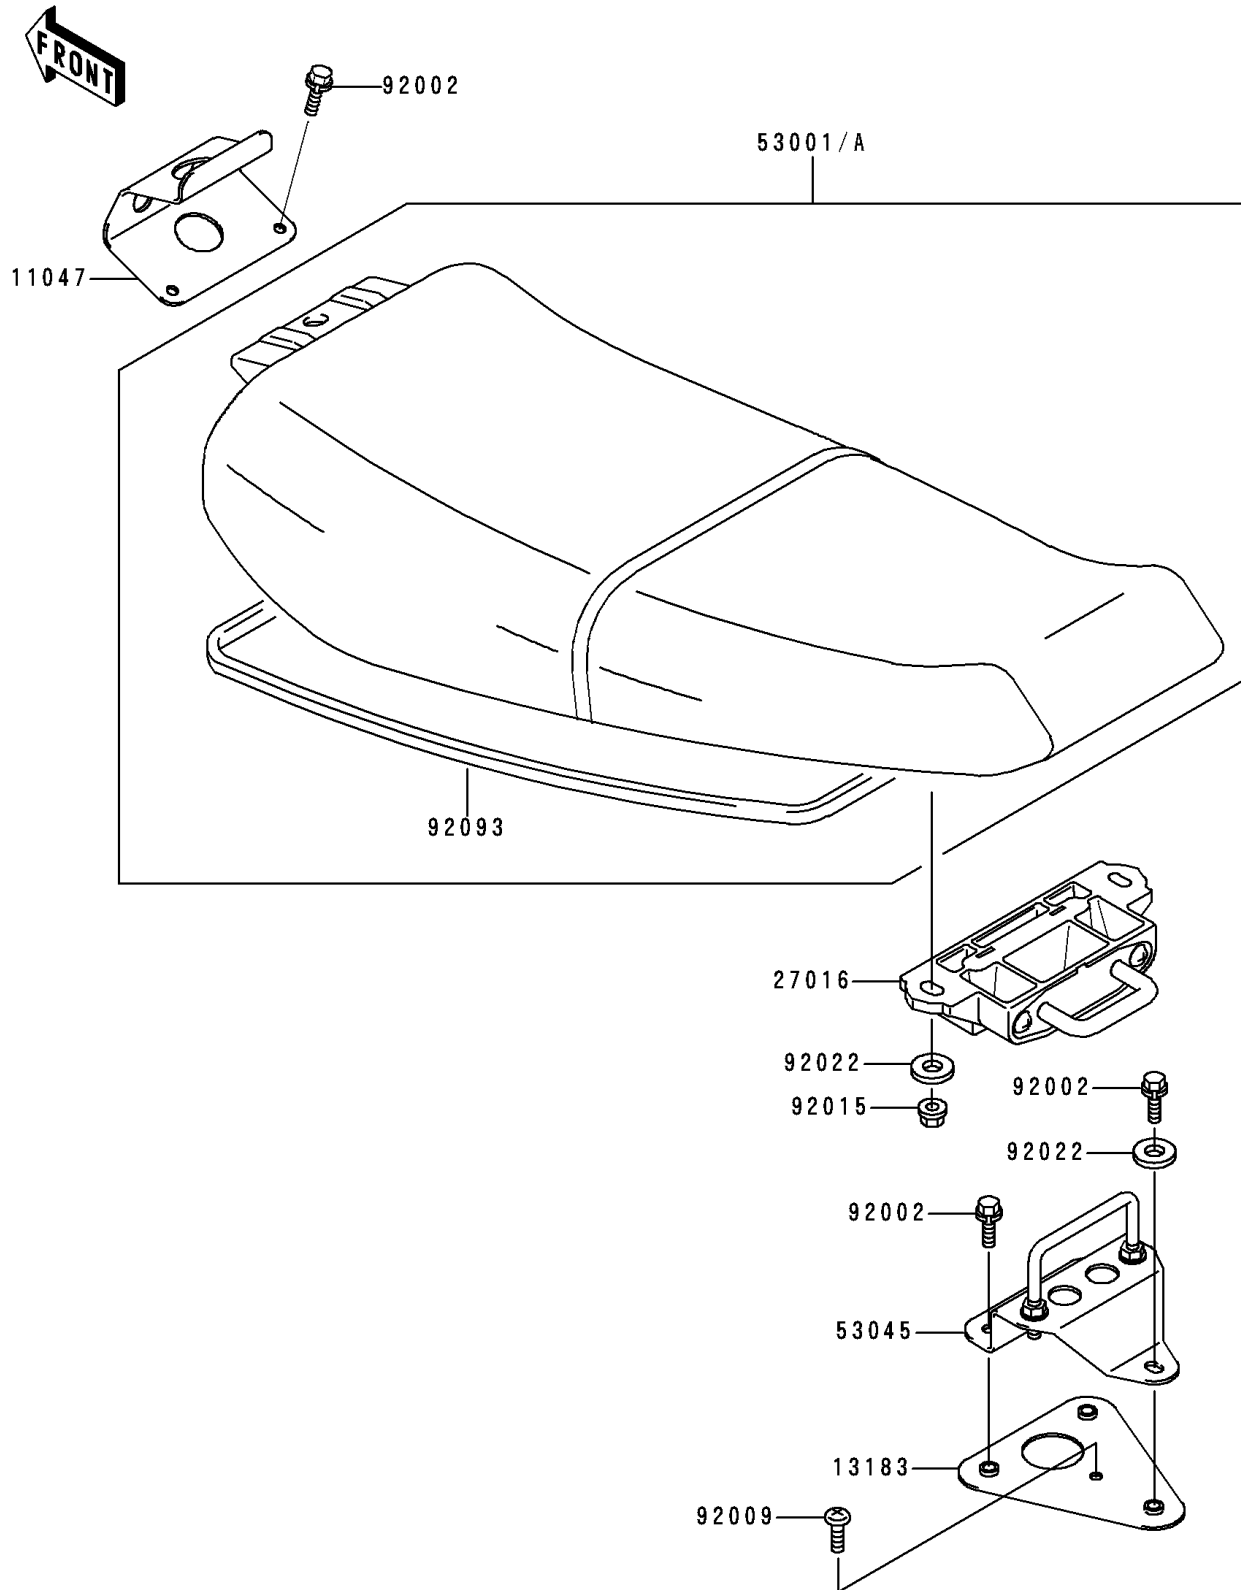

1997 900 STX PARTS DIAGRAM

Seat

F3146

1997 900 STX PARTS LIST

Seat

ITEM NAME	PART NUMBER	QUANTITY
BRACKET,SEAT,FR (Ref # 11047)	11047-3791	1
PLATE,SEAT LOCK HOOK (Ref # 13183)	13183-3820	1
LOCK-ASSY,SEAT (Ref # 27016)	27016-3731	1
SEAT-ASSY,RED (Ref # 53001)	53001-3732-MJ	1
HOOK-ASSY,SEAT LOCK (Ref # 53045)	53045-3706	1
BOLT,6X25 (Ref # 92002)	92002-3714	1
SCREW,5X16 (Ref # 92009)	92009-3789	1
NUT,6MM (Ref # 92015)	92015-3767	1
WASHER,6.5X20X1.5 (Ref # 92022)	92022-3710	1
SEAL,SEAT (Ref # 92093)	92093-3735	1