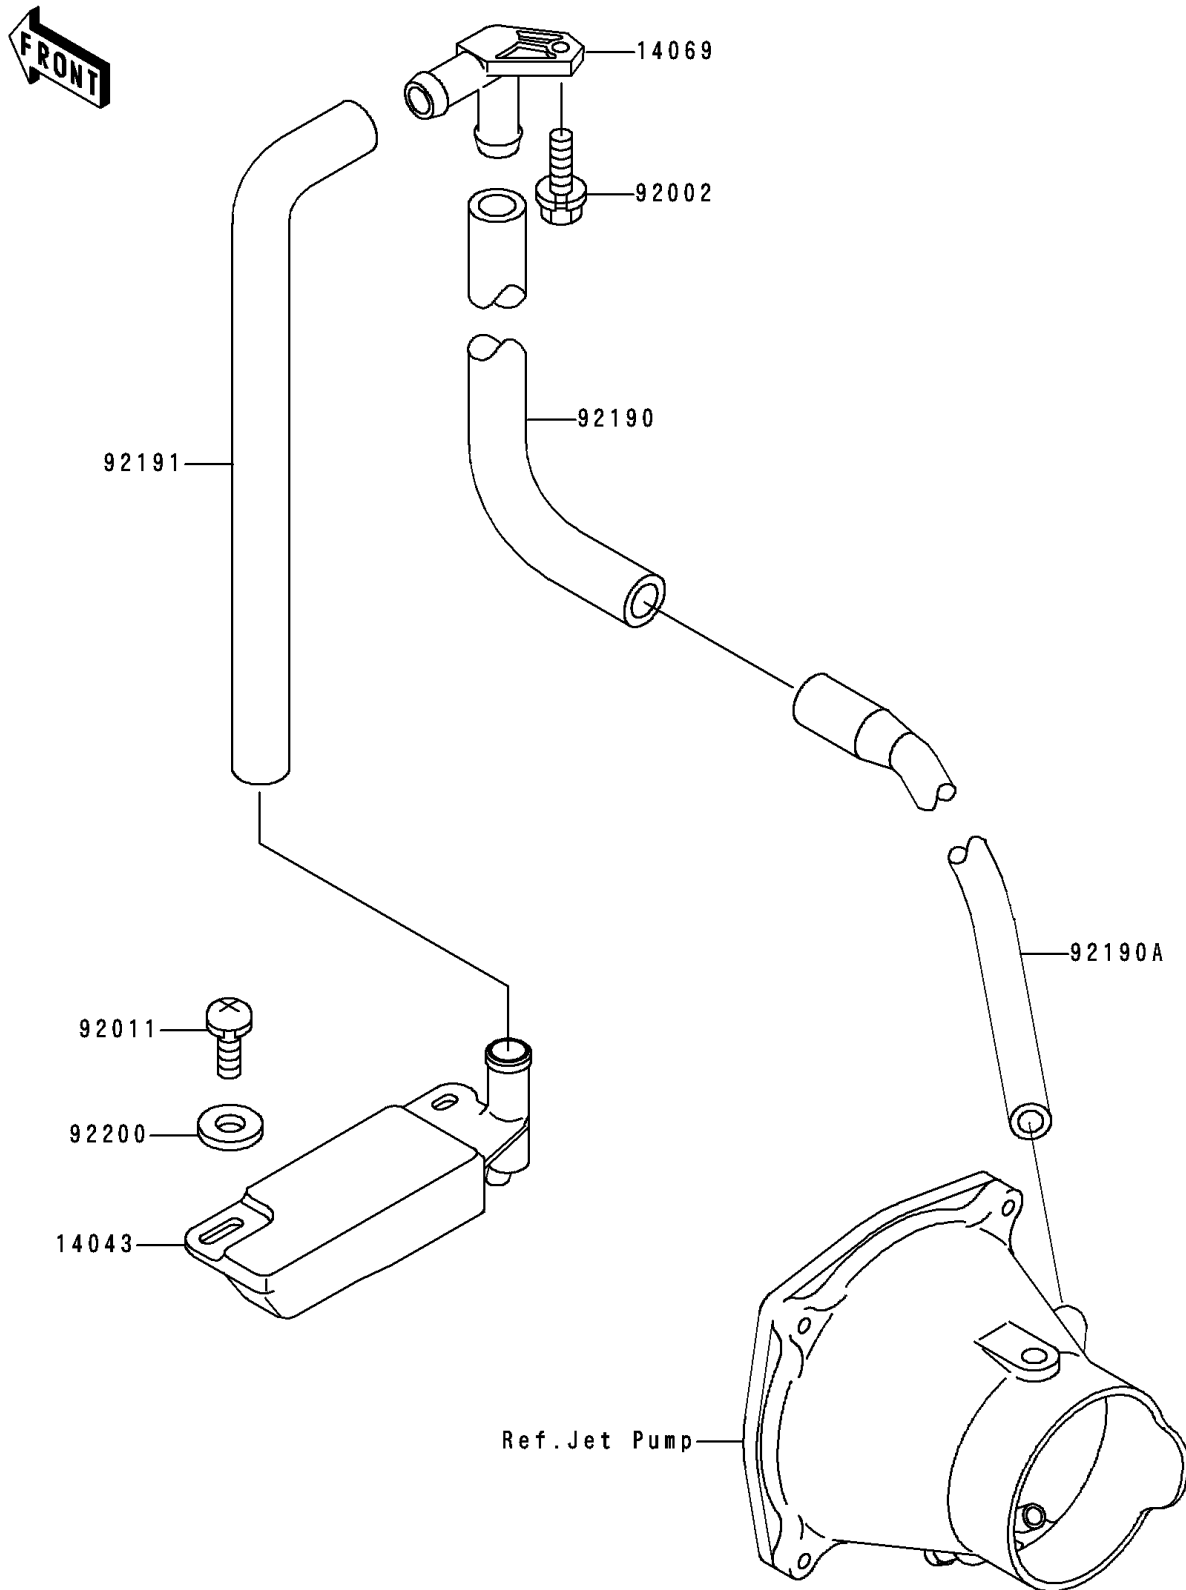

1998 900 STX PARTS DIAGRAM

Bilge System

F3145

1998 900 STX PARTS LIST

Bilge System

ITEM NAME	PART NUMBER	QUANTITY
FILTER (Ref # 14043)	14043-3708	1
BREATHER (Ref # 14069)	14069-3708	1
BOLT,6X20 (Ref # 92002)	92002-3755	1
SCREW,TAPPING (Ref # 92011)	92011-561	1
TUBE,BREATHER-BULKHEAD (Ref # 92190)	92190-3772	1
TUBE,L=190 (Ref # 92190A)	92190-3821	1
TUBE,FILTER-BREATHER (Ref # 92191)	92191-3781	1
WASHER,5.9X16X1.5 (Ref # 92200)	92200-3714	1