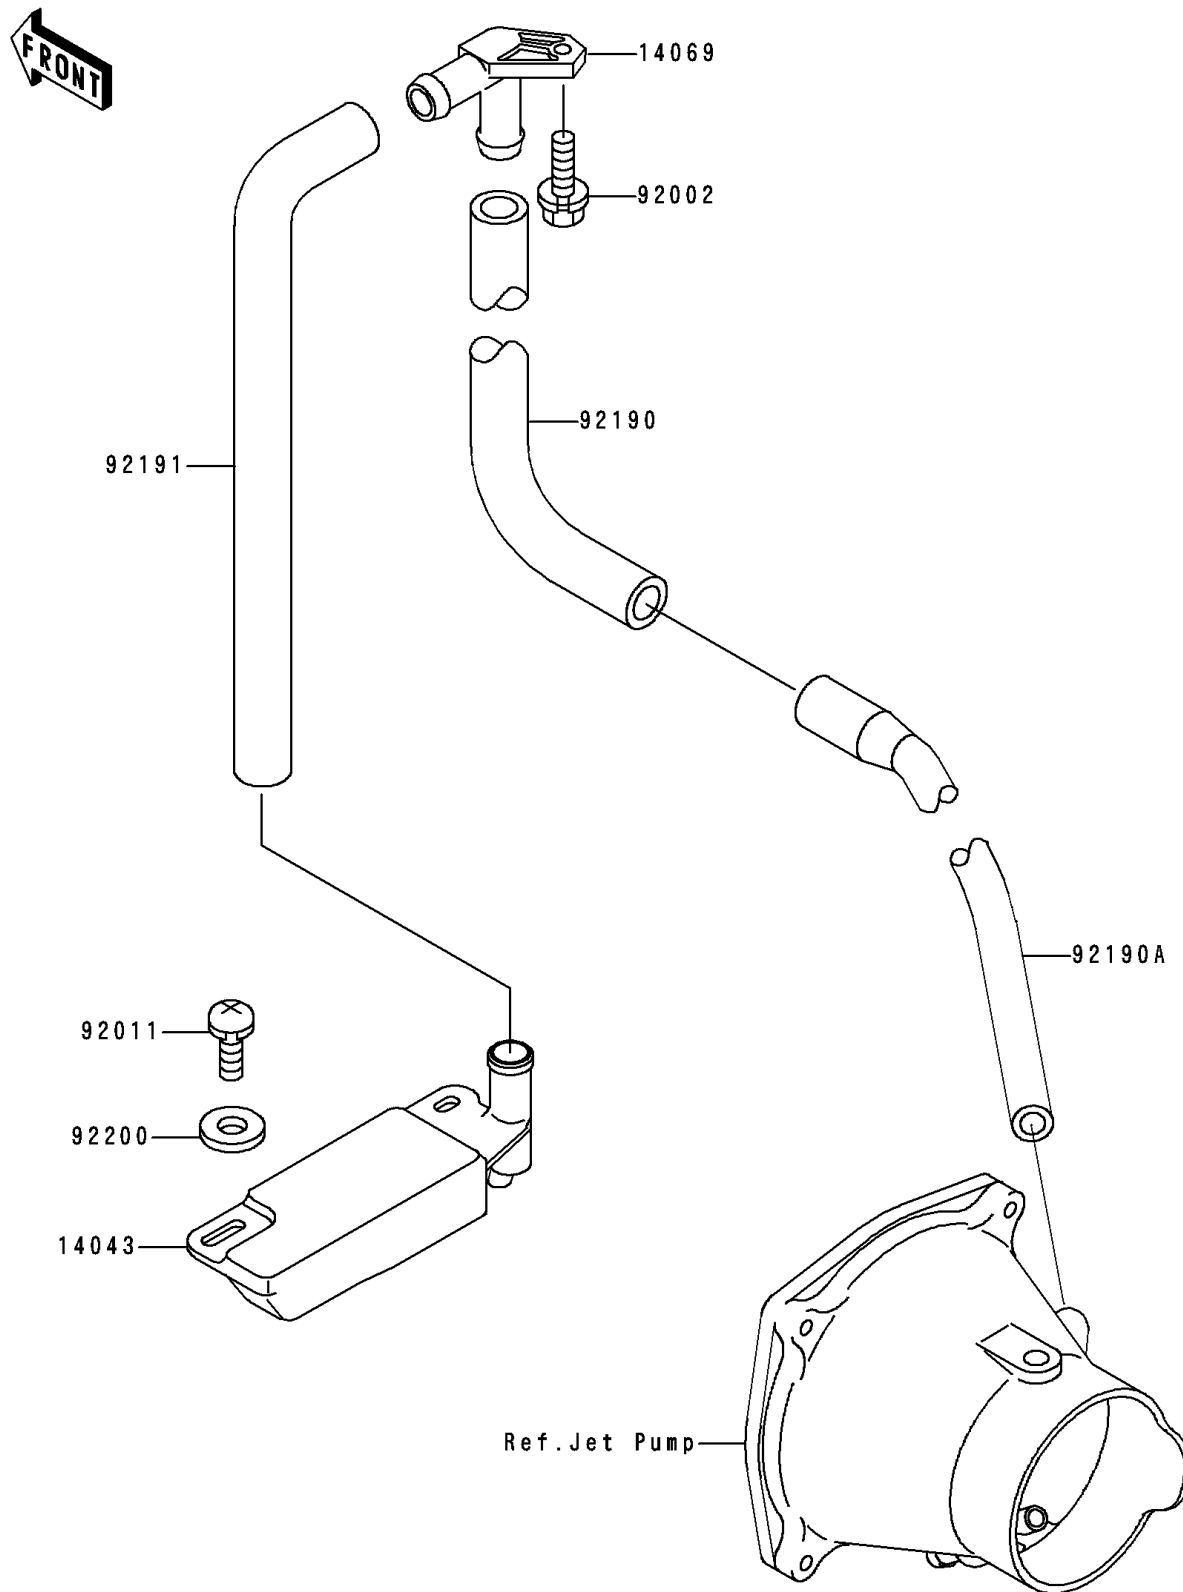

## 1997 900 STX PARTS DIAGRAM

Bilge System

F 3145

## 1997 900 STX PARTS LIST

Bilge System

ITEM NAME	PART NUMBER	QUANTITY
FILTER (Ref # 14043)	14043-3708	1
BREATHER (Ref # 14069)	14069-3708	1
BOLT,6X20 (Ref # 92002)	92002-3755	1
SCREW,TAPPING (Ref # 92011)	92011-561	1
TUBE,BREATHER-BULKHEAD (Ref # 92190)	92190-3772	1
TUBE,L=190 (Ref # 92190A)	92190-3821	1
TUBE,FILTER-BREATHER (Ref # 92191)	92191-3781	1
WASHER,5.9X16X1.5 (Ref # 92200)	92200-3714	1