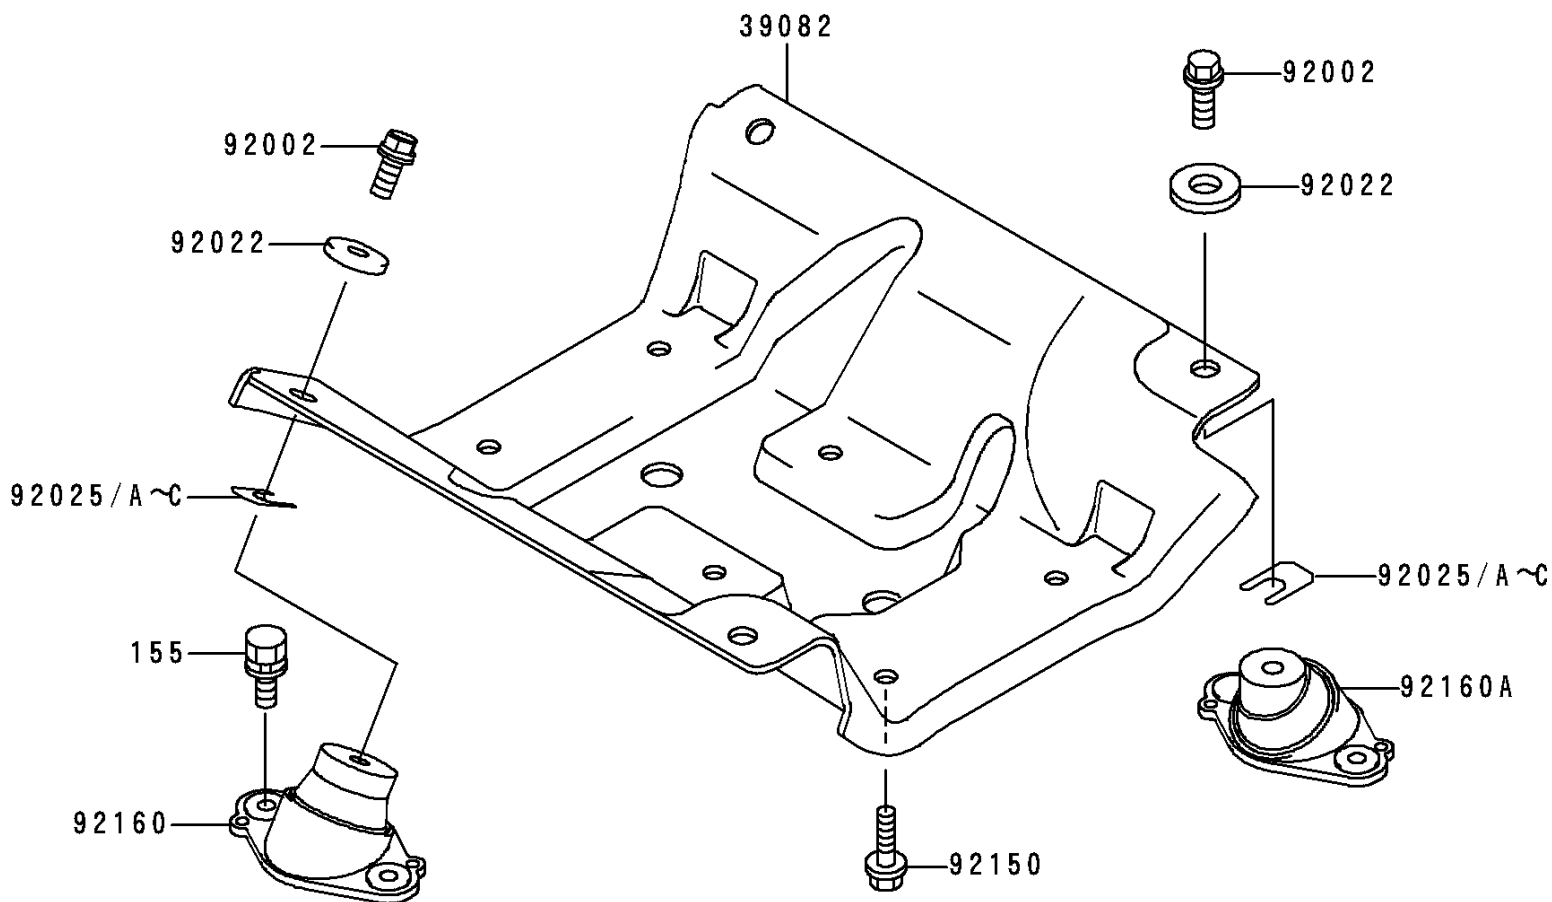

1998 900 STX PARTS DIAGRAM

Engine Mount

F3144

1998 900 STX PARTS LIST

Engine Mount

ITEM NAME	PART NUMBER	QUANTITY
BOLT-WSP-SMALL,8X20 (Ref # 155)	155R0820	1
MOUNT-ENGINE (Ref # 39082)	39082-3713	1
BOLT,10X25 (Ref # 92002)	92002-3770	1
WASHER,32X10.5X4 (Ref # 92022)	92022-3023	1
SHIM,T=0.3MM (Ref # 92025)	92025-3705	1
SHIM,T=0.5MM (Ref # 92025A)	92025-3706	1
SHIM,T=1.0MM (Ref # 92025B)	92025-3707	1
SHIM,T=1.5MM (Ref # 92025C)	92025-3708	1
BOLT,10X25 (Ref # 92150)	92150-3818	1
DAMPER,ENGINE MOUNT (Ref # 92160)	92160-3838	1
DAMPER,ENGINE MOUNT (Ref # 92160A)	92160-3886	1