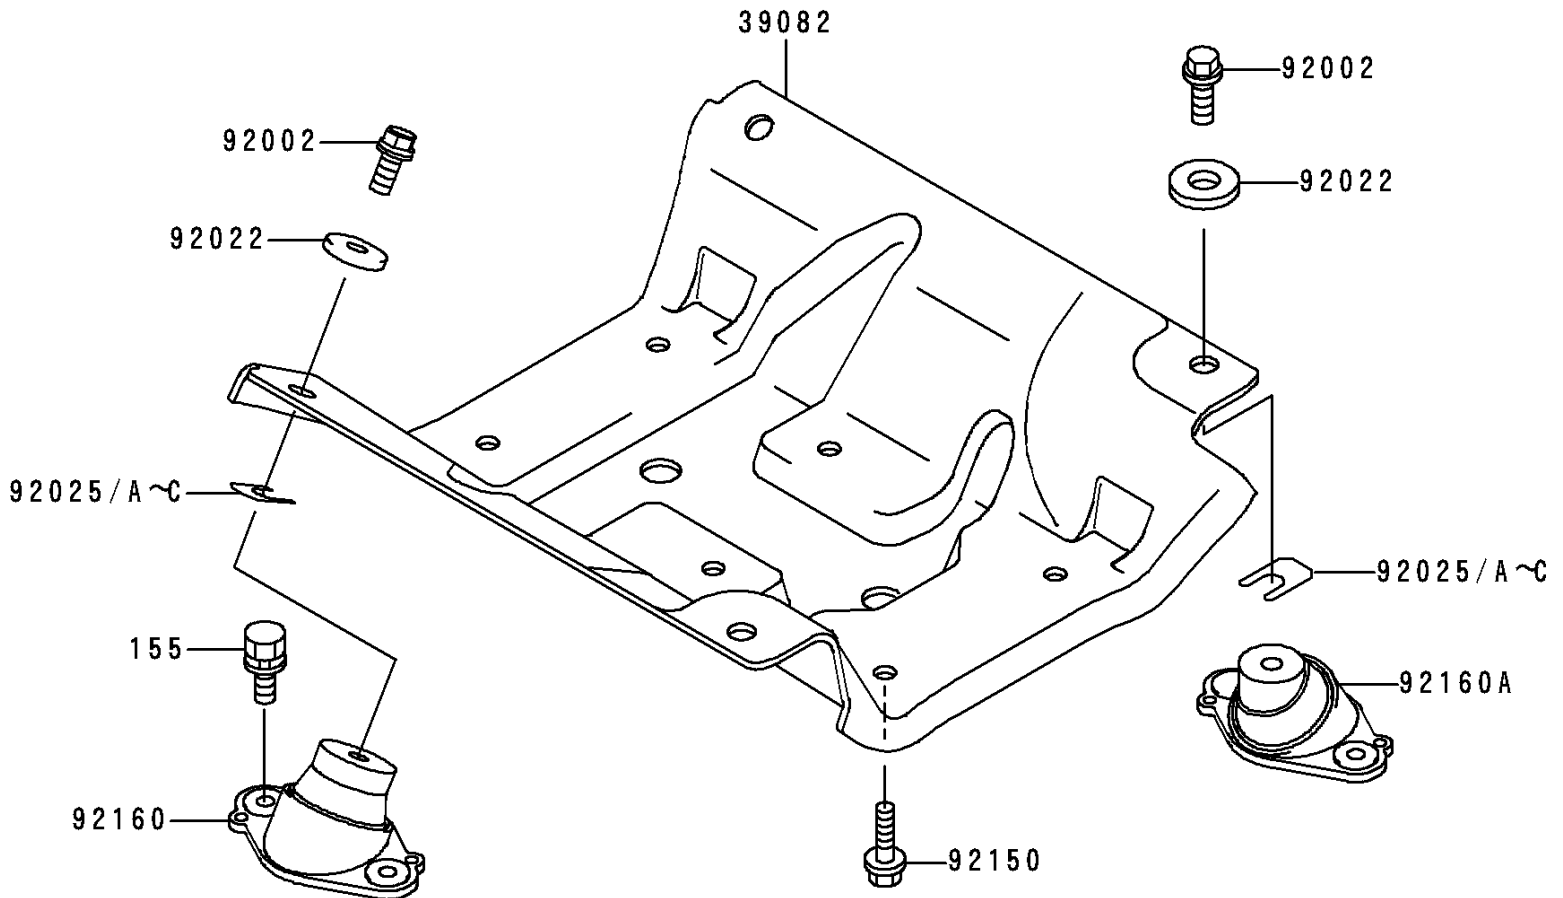

1997 900 STX PARTS DIAGRAM

Engine Mount

F3144

1997 900 STX PARTS LIST

Engine Mount

ITEM NAME	PART NUMBER	QUANTITY
BOLT-WSP-SMALL,8X20 (Ref # 155)	155R0820	1
MOUNT-ENGINE (Ref # 39082)	39082-3713	1
BOLT,10X25 (Ref # 92002)	92002-3770	1
WASHER,32X10.5X4 (Ref # 92022)	92022-3023	1
SHIM,T=0.3MM (Ref # 92025)	92025-3705	1
SHIM,T=0.5MM (Ref # 92025A)	92025-3706	1
SHIM,T=1.0MM (Ref # 92025B)	92025-3707	1
SHIM,T=1.5MM (Ref # 92025C)	92025-3708	1
BOLT,10X25 (Ref # 92150)	92150-3818	1
DAMPER,ENGINE MOUNT (Ref # 92160)	92160-3838	1
DAMPER,ENGINE MOUNT (Ref # 92160A)	92160-3886	1