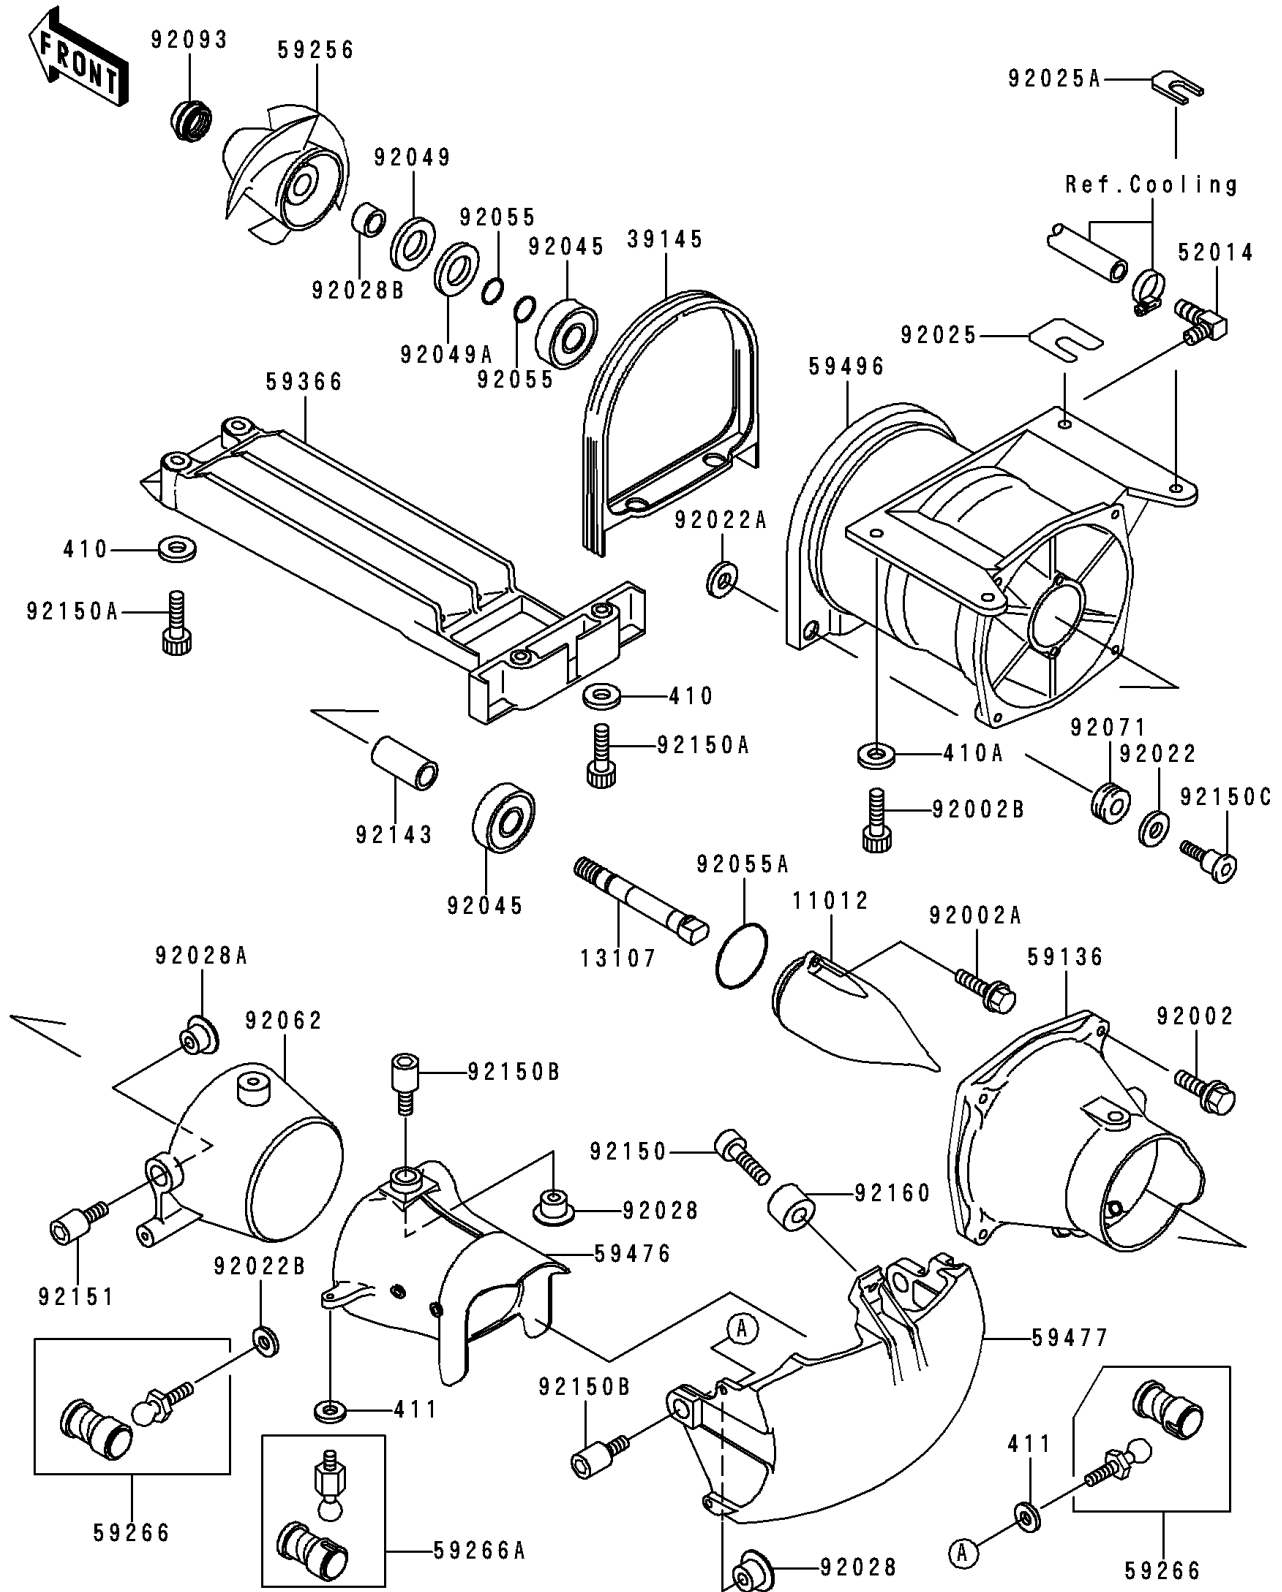

1998 900 STX PARTS DIAGRAM

Jet Pump

E3191

1998 900 STX PARTS LIST

Jet Pump

ITEM NAME	PART NUMBER	QUANTITY
WASHER-PLAIN-SMALL,6MM (Ref # 410)	410S0600	1
WASHER-PLAIN-SMALL,8MM (Ref # 410A)	410S0800	1
CAP,JET PUMP (Ref # 11012)	11012-3712	1
SHAFT,JET PUMP (Ref # 13107)	13107-3721	1
TRIM-SEAL (Ref # 39145)	39145-3732	1
ELBOW (Ref # 52014)	52014-3711	1
NOZZLE-PUMP (Ref # 59136)	59136-3741	1
IMPELLER (Ref # 59256)	59256-3749	1
JOINT-BALL (Ref # 59266)	59266-3707	1
JOINT-BALL (Ref # 59266A)	59266-3709	1
GRATE (Ref # 59366)	59366-3710	1
NOZZLE-STRG (Ref # 59476)	59476-3731	1
BUCKET-REVERSE (Ref # 59477)	59477-3708	1
VANE-GUIDE (Ref # 59496)	59496-3724	1
BOLT,6X30 (Ref # 92002)	92002-3726	1
BOLT,6X16 (Ref # 92002A)	92002-3728	1
BOLT,SOCKET,8X20 (Ref # 92002B)	92002-3771	1
WASHER,6.2X20X2 (Ref # 92022)	92022-3714	1
WASHER,10.2X20X1.5 (Ref # 92022A)	92022-3742	1
WASHER (Ref # 92022B)	92022-567	1
SHIM,T=0.5MM (Ref # 92025)	92025-3702	1
SHIM,T=1.5MM (Ref # 92025A)	92025-3708	1
BUSHING (Ref # 92028)	92028-3740	1
BUSHING (Ref # 92028A)	92028-3757	1
BUSHING,17X25X15 (Ref # 92028B)	92028-3760	1
BEARING-BALL,6303-132RD (Ref # 92045)	92045-3722	1
SEAL-OIL,SBJ25X47X6 (Ref # 92049)	92049-3723	1
SEAL-OIL,SCJ25X47X6 (Ref # 92049A)	92049-3724	1
RING-O,13X1.9 (Ref # 92055)	92055-1021	1

1998 900 STX PARTS LIST

Jet Pump

ITEM NAME	PART NUMBER	QUANTITY
RING-O (Ref # 92055A)	92055-3706	1
NOZZLE (Ref # 92062)	92062-3719	1
GROMMET (Ref # 92071)	92071-3716	1
SEAL (Ref # 92093)	92093-3749	1
COLLAR,17.4X25.4X53 (Ref # 92143)	92143-3708	1
BOLT,SOCKET,6X10 (Ref # 92150)	92150-3759	1
BOLT,SOCKET,6X18 (Ref # 92150A)	92150-3775	1
BOLT (Ref # 92150B)	92150-3808	1
BOLT (Ref # 92150C)	92150-3850	1
BOLT (Ref # 92151)	92151-3710	1
DAMPER (Ref # 92160)	92160-3738	1
WASHER-PLAIN,6MM (Ref # 411)	411S0600	1