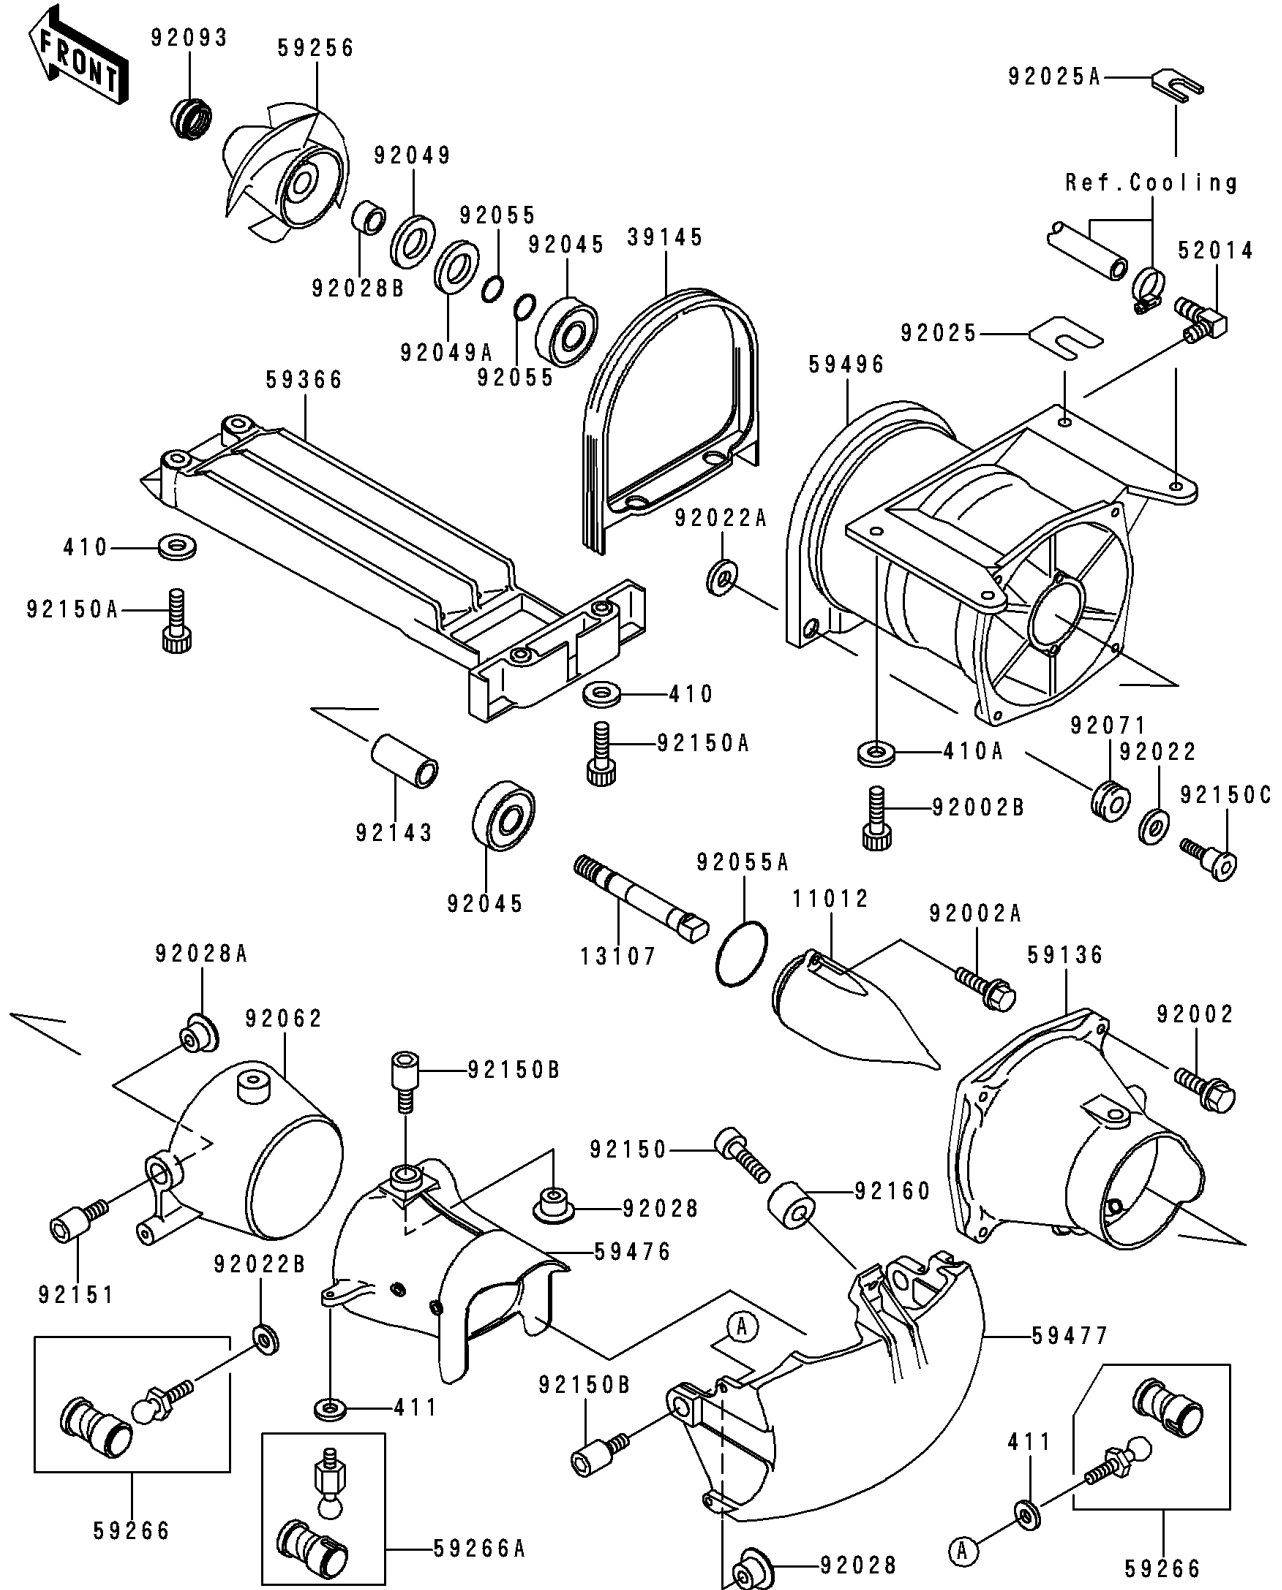

1997 900 STX PARTS DIAGRAM

Jet Pump

E3191

1997 900 STX PARTS LIST

Jet Pump

ITEM NAME	PART NUMBER	QUANTITY
WASHER-PLAIN-SMALL,6MM (Ref # 410)	410S0600	1
WASHER-PLAIN-SMALL,8MM (Ref # 410A)	410S0800	1
CAP,JET PUMP (Ref # 11012)	11012-3712	1
SHAFT,JET PUMP (Ref # 13107)	13107-3721	1
TRIM-SEAL (Ref # 39145)	39145-3732	1
ELBOW (Ref # 52014)	52014-3711	1
NOZZLE-PUMP (Ref # 59136)	59136-3741	1
IMPELLER (Ref # 59256)	59256-3749	1
JOINT-BALL (Ref # 59266)	59266-3707	1
JOINT-BALL (Ref # 59266A)	59266-3709	1
GRATE (Ref # 59366)	59366-3710	1
NOZZLE-STRG (Ref # 59476)	59476-3731	1
BUCKET-REVERSE (Ref # 59477)	59477-3708	1
VANE-GUIDE (Ref # 59496)	59496-3724	1
BOLT,6X30 (Ref # 92002)	92002-3726	1
BOLT,6X16 (Ref # 92002A)	92002-3728	1
BOLT,SOCKET,8X20 (Ref # 92002B)	92002-3771	1
WASHER,6.2X20X2 (Ref # 92022)	92022-3714	1
WASHER,10.2X20X1.5 (Ref # 92022A)	92022-3742	1
WASHER (Ref # 92022B)	92022-567	1
SHIM,T=0.5MM (Ref # 92025)	92025-3702	1
SHIM,T=1.5MM (Ref # 92025A)	92025-3708	1
BUSHING (Ref # 92028)	92028-3740	1
BUSHING (Ref # 92028A)	92028-3757	1
BUSHING,17X25X15 (Ref # 92028B)	92028-3760	1
BEARING-BALL,6303-132RD (Ref # 92045)	92045-3722	1
SEAL-OIL,SBJ25X47X6 (Ref # 92049)	92049-3723	1
SEAL-OIL,SCJ25X47X6 (Ref # 92049A)	92049-3724	1
RING-O,13X1.9 (Ref # 92055)	92055-1021	1

1997 900 STX PARTS LIST

Jet Pump

ITEM NAME	PART NUMBER	QUANTITY
RING-O (Ref # 92055A)	92055-3706	1
NOZZLE (Ref # 92062)	92062-3719	1
GROMMET (Ref # 92071)	92071-3716	1
SEAL (Ref # 92093)	92093-3749	1
COLLAR,17.4X25.4X53 (Ref # 92143)	92143-3708	1
BOLT,SOCKET,6X10 (Ref # 92150)	92150-3759	1
BOLT,SOCKET,6X18 (Ref # 92150A)	92150-3775	1
BOLT (Ref # 92150B)	92150-3808	1
BOLT (Ref # 92150C)	92150-3850	1
BOLT (Ref # 92151)	92151-3710	1
DAMPER (Ref # 92160)	92160-3738	1
WASHER-PLAIN,6MM (Ref # 411)	411S0600	1