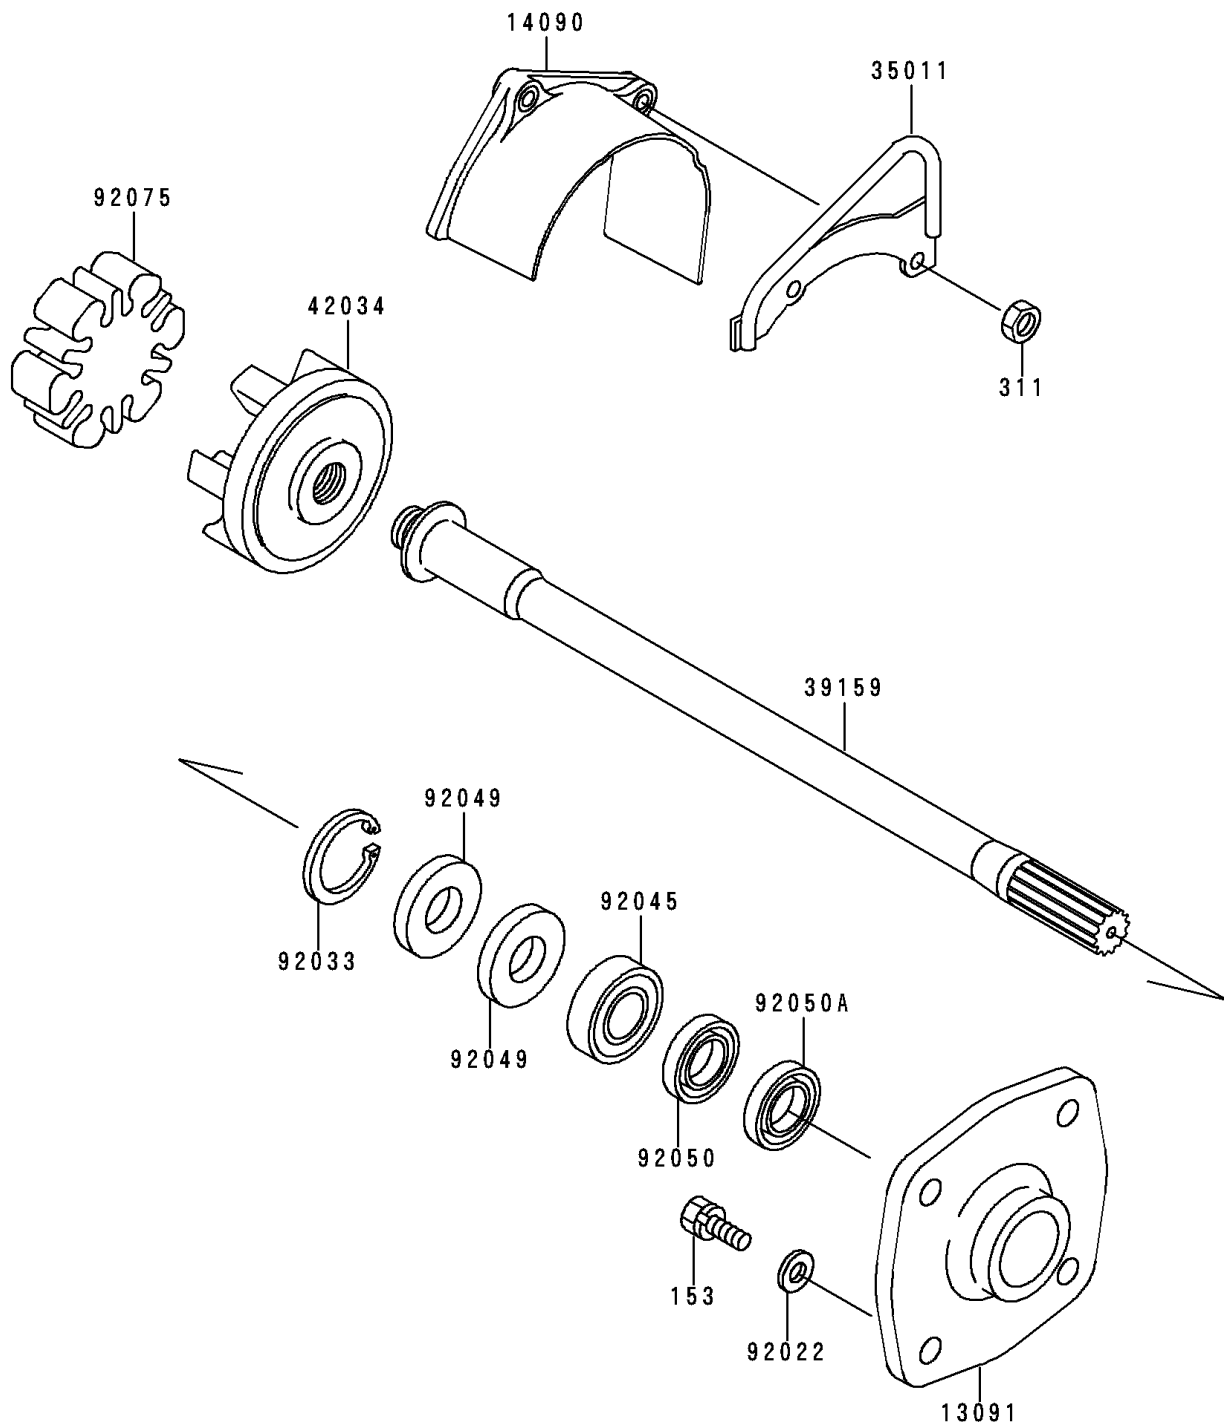

1997 900 STX PARTS DIAGRAM

Drive Shaft

E3134

1997 900 STX PARTS LIST

Drive Shaft

ITEM NAME	PART NUMBER	QUANTITY
BOLT-WS-SMALL (Ref # 153)	153R0825	1
NUT-HEX,6MM (Ref # 311)	311R0600	1
HOLDER (Ref # 13091)	13091-3730	1
COVER,COUPLING (Ref # 14090)	14090-3761	1
STAY (Ref # 35011)	35011-3704	1
SHAFT-DRIVE (Ref # 39159)	39159-3727	1
COUPLING (Ref # 42034)	42034-3707	1
WASHER,8.2X18X1.5 (Ref # 92022)	92022-1964	1
RING-SNAP,42MM (Ref # 92033)	92033-3713	1
BEARING-BALL,60042RD (Ref # 92045)	92045-3705	1
SEAL-OIL,S620426 (Ref # 92049)	92049-3707	1
SEAL-OIL,SCY20368 (Ref # 92050)	92050-502	1
SEAL-OIL,SC20367 (Ref # 92050A)	92050-503	1
DAMPER,COUPLING (Ref # 92075)	92075-520	1