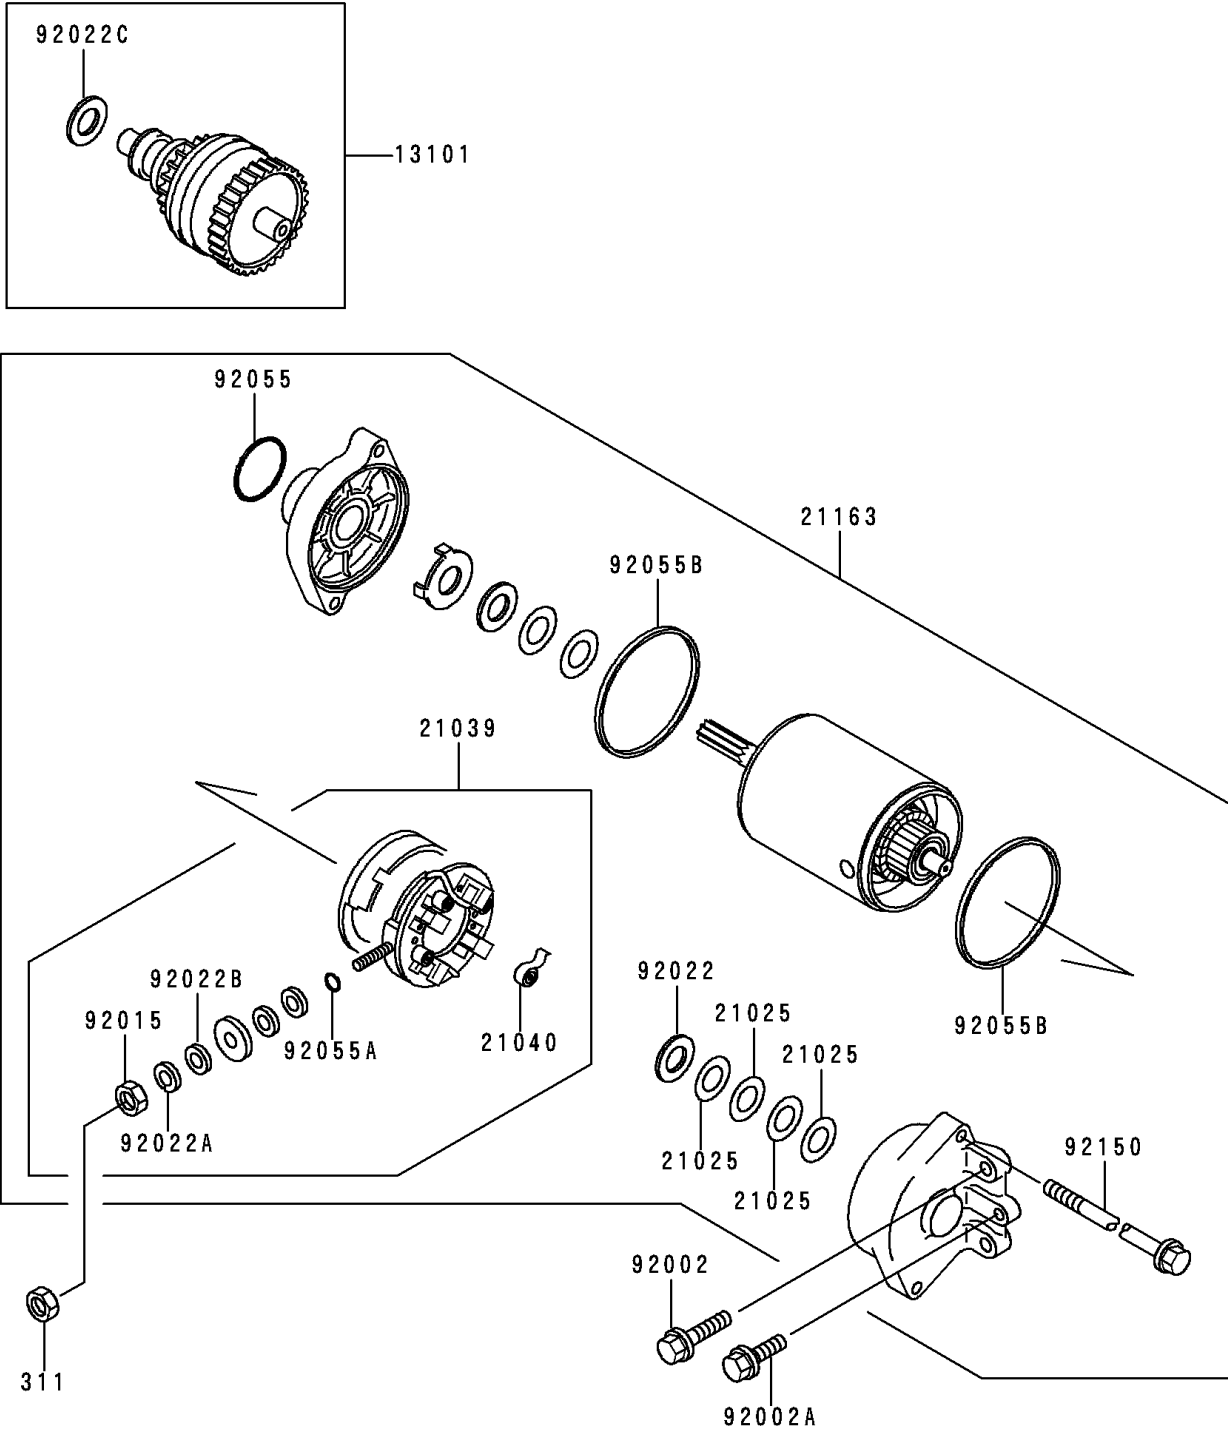

1998 900 STX PARTS DIAGRAM

Starter Motor

E1840

1998 900 STX PARTS LIST

Starter Motor

ITEM NAME	PART NUMBER	QUANTITY
NUT-HEX,6MM (Ref # 311)	311R0600	1
GEAR-ASSY (Ref # 13101)	13101-3708	1
WASHER,9.1X18X0.2 (Ref # 21025)	21025-011	1
BRUSH,CARBON (Ref # 21039)	21039-3703	1
SPRING-BRUSH (Ref # 21040)	21040-1055	1
STARTER-ELECTRIC (Ref # 21163)	21163-3709	1
BOLT,6X25 (Ref # 92002)	92002-3714	1
BOLT,6X12 (Ref # 92002A)	92002-3763	1
NUT,6MM (Ref # 92015)	92015-3710	1
WASHER,9.1X18X0.8 (Ref # 92022)	92022-1132	1
WASHER,6MM (Ref # 92022A)	92022-3711	1
WASHER,6MM (Ref # 92022B)	92022-3713	1
WASHER,12X24X1.0 (Ref # 92022C)	92022-3731	1
RING-O (Ref # 92055)	92055-1276	1
RING-O,4.5X2.0 (Ref # 92055A)	92055-1370	1
RING-O,STARTER MOTOR (Ref # 92055B)	92055-1381	1
BOLT (Ref # 92150)	92150-3772	1