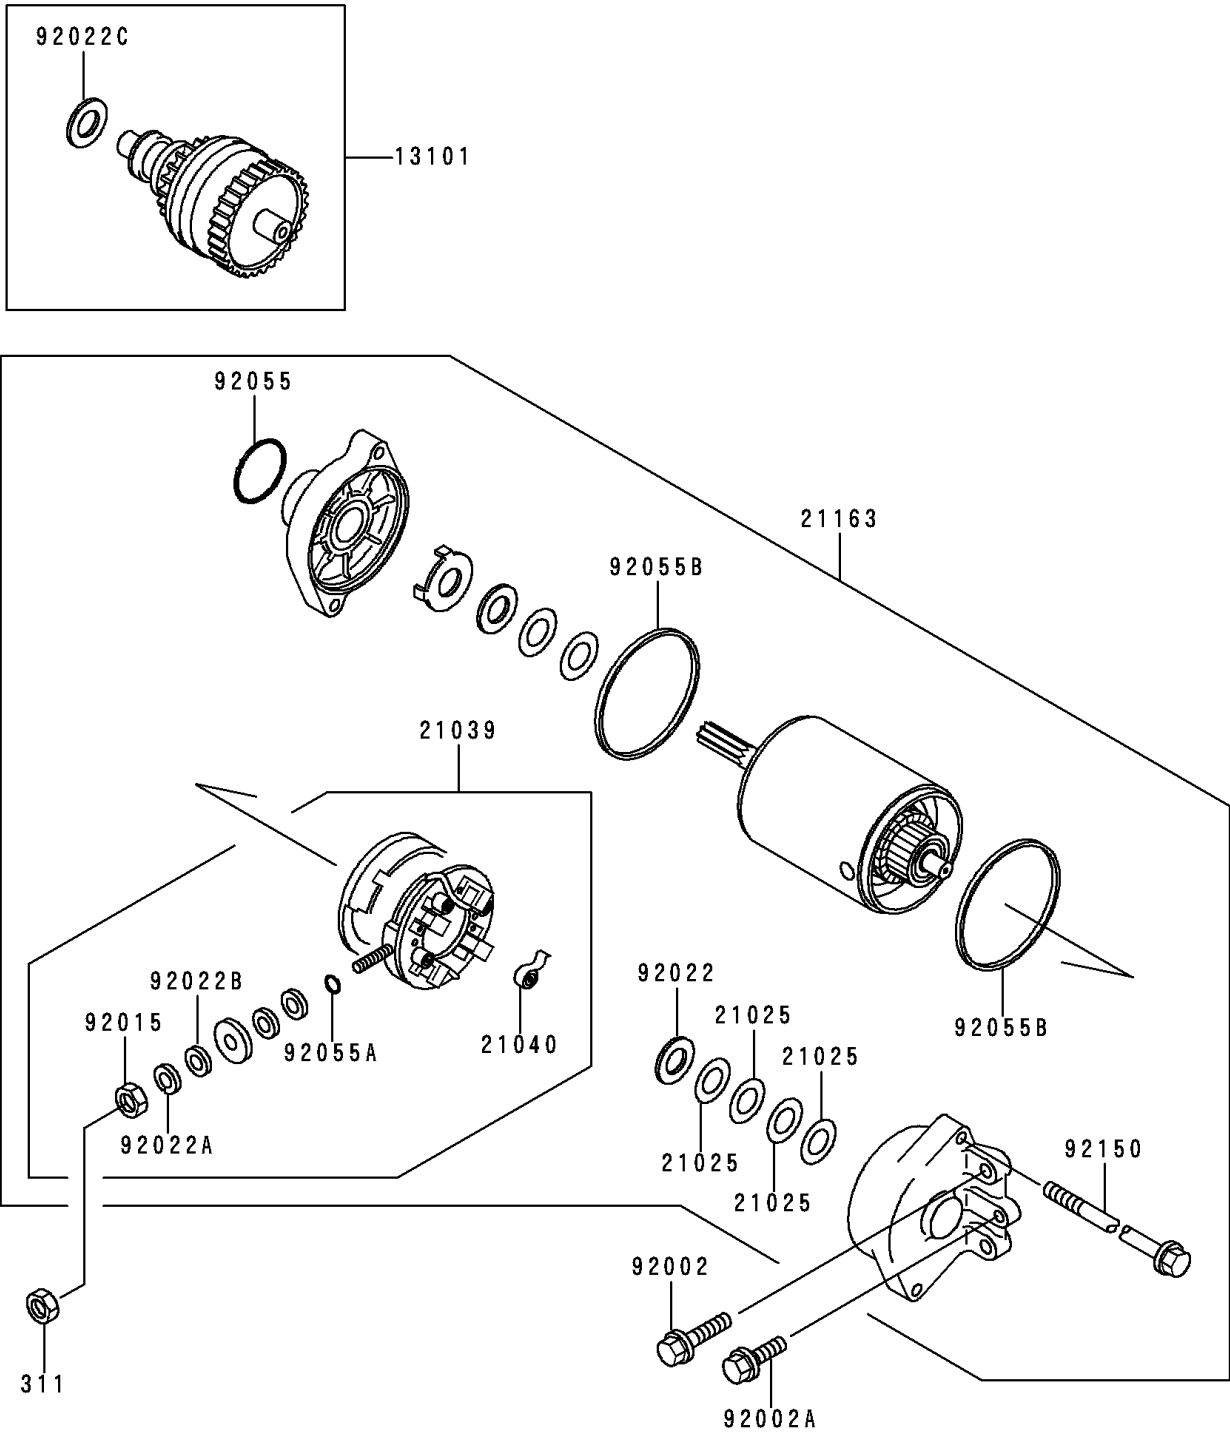

1997 900 STX PARTS DIAGRAM

Starter Motor

E1840

1997 900 STX PARTS LIST

Starter Motor

ITEM NAME	PART NUMBER	QUANTITY
NUT-HEX,6MM (Ref # 311)	311R0600	1
GEAR-ASSY (Ref # 13101)	13101-3708	1
WASHER,9.1X18X0.2 (Ref # 21025)	21025-011	1
BRUSH,CARBON (Ref # 21039)	21039-3703	1
SPRING-BRUSH (Ref # 21040)	21040-1055	1
STARTER-ELECTRIC (Ref # 21163)	21163-3709	1
BOLT,6X25 (Ref # 92002)	92002-3714	1
BOLT,6X12 (Ref # 92002A)	92002-3763	1
NUT,6MM (Ref # 92015)	92015-3710	1
WASHER,9.1X18X0.8 (Ref # 92022)	92022-1132	1
WASHER,6MM (Ref # 92022A)	92022-3711	1
WASHER,6MM (Ref # 92022B)	92022-3713	1
WASHER,12X24X1.0 (Ref # 92022C)	92022-3731	1
RING-O (Ref # 92055)	92055-1276	1
RING-O,4.5X2.0 (Ref # 92055A)	92055-1370	1
RING-O,STARTER MOTOR (Ref # 92055B)	92055-1381	1
BOLT (Ref # 92150)	92150-3772	1