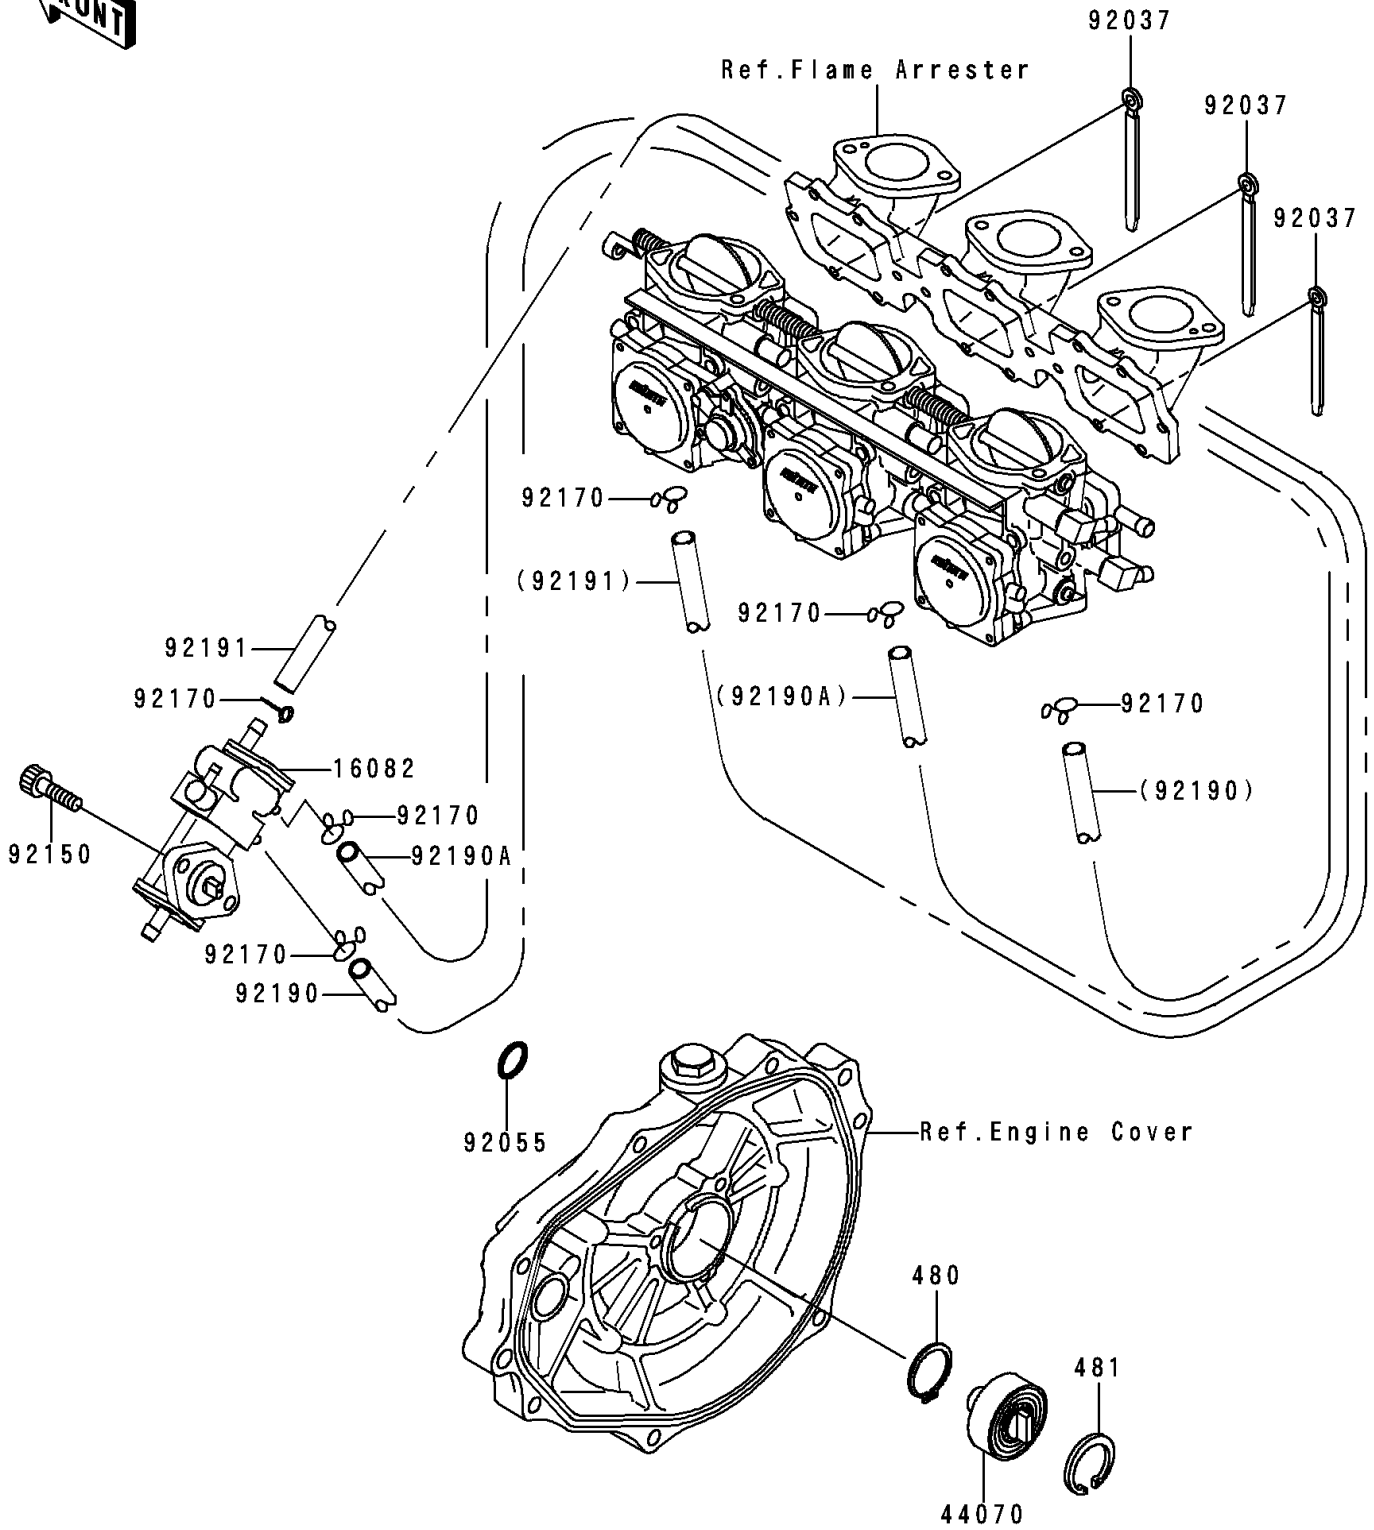

## 1998 900 STX PARTS DIAGRAM

Oil Pump

E1710

## 1998 900 STX PARTS LIST

Oil Pump

ITEM NAME	PART NUMBER	QUANTITY
CIRCLIP-TYPE-C,12MM (Ref # 480)	480J1200	1
CIRCLIP-TYPE-C,37MM (Ref # 481)	481J3700	1
PUMP-ASSY-OIL (Ref # 16082)	16082-3719	1
DAMPER-ASSY (Ref # 44070)	44070-3701	1
CLAMP,L=100 (Ref # 92037)	92037-3736	1
RING-O,19.5X1.5 (Ref # 92055)	92055-055	1
BOLT,SOCKET,6X25 (Ref # 92150)	92150-3830	1
CLAMP (Ref # 92170)	92170-3750	1
TUBE,6X12X600 (Ref # 92190)	92190-3947	1
TUBE,RR,CARBURETOR (Ref # 92190A)	92190-3967	1
TUBE (Ref # 92191)	92191-3780	1