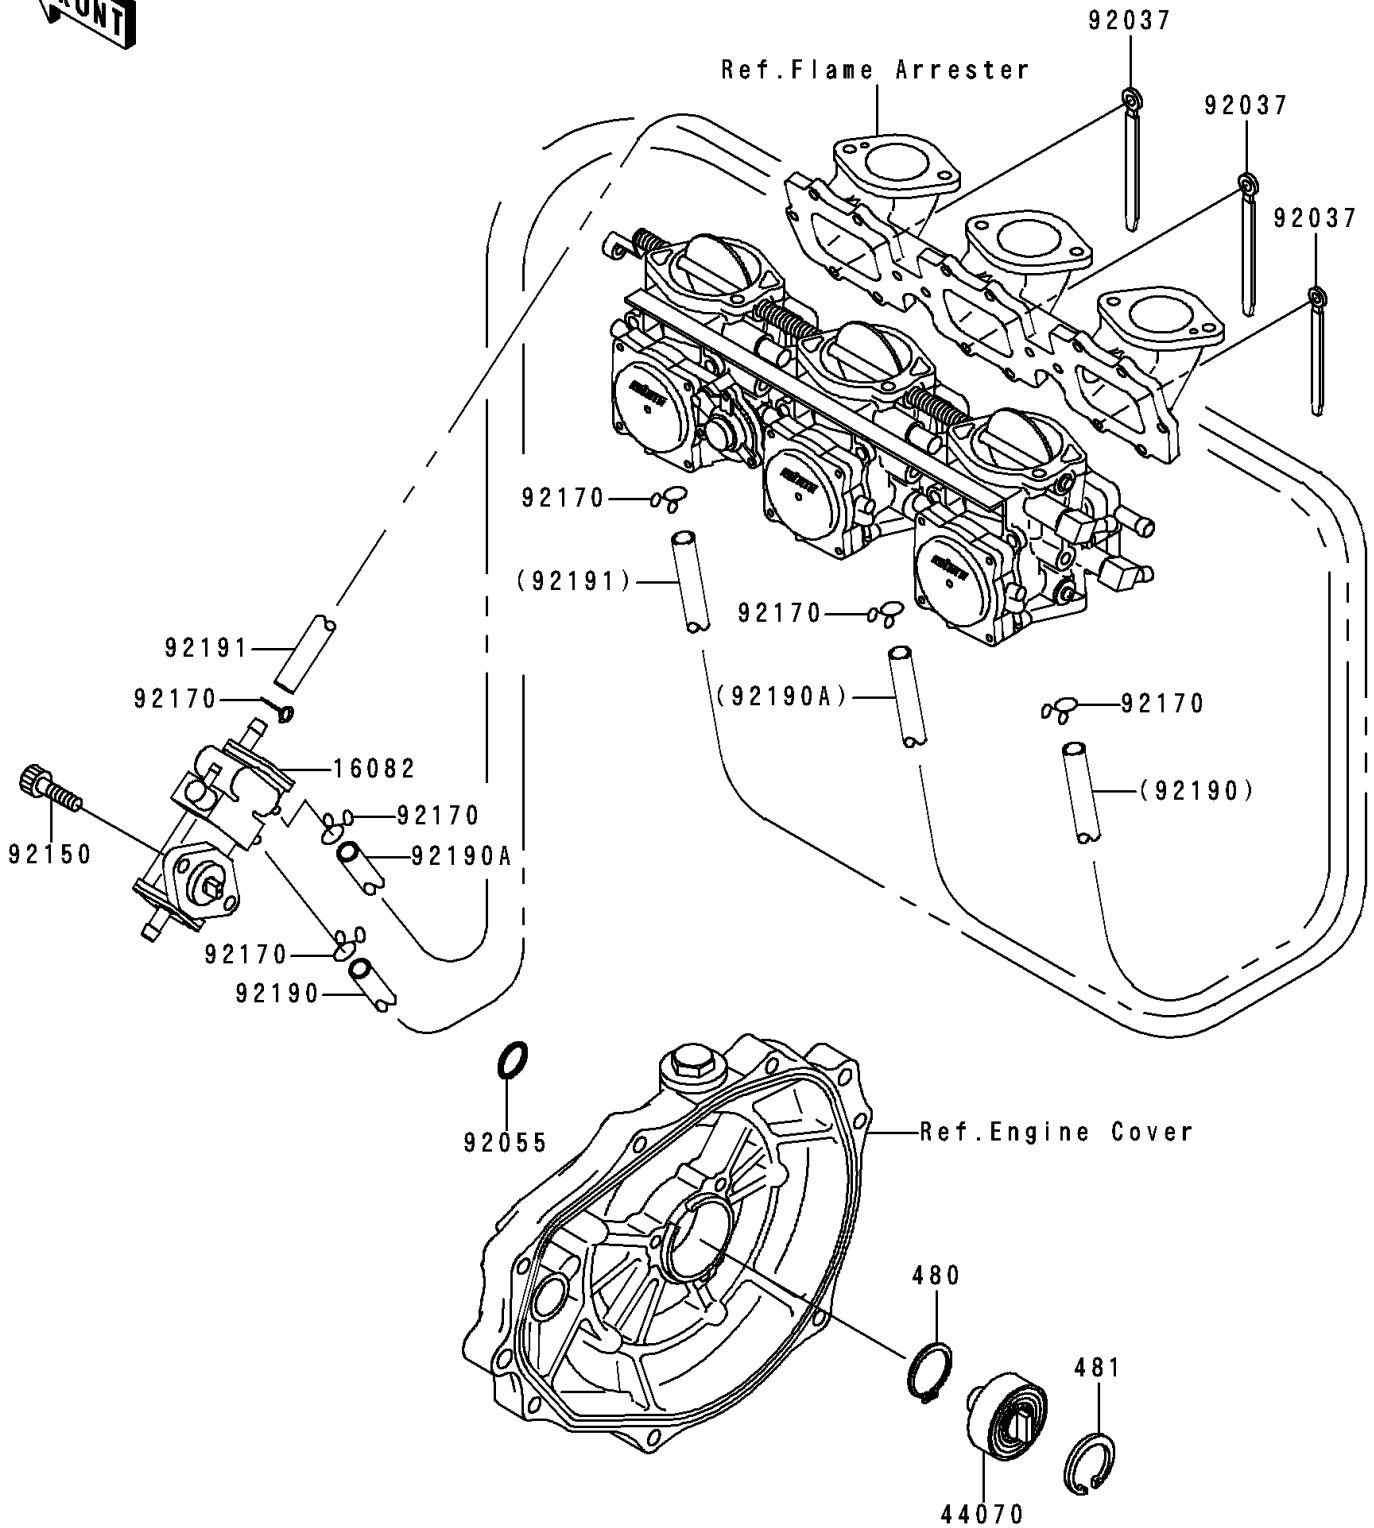

1997 900 STX PARTS DIAGRAM

Oil Pump

E1710

1997 900 STX PARTS LIST

Oil Pump

ITEM NAME	PART NUMBER	QUANTITY
CIRCLIP-TYPE-C,12MM (Ref # 480)	480J1200	1
CIRCLIP-TYPE-C,37MM (Ref # 481)	481J3700	1
PUMP-ASSY-OIL (Ref # 16082)	16082-3719	1
DAMPER-ASSY (Ref # 44070)	44070-3701	1
CLAMP,L=100 (Ref # 92037)	92037-3736	1
RING-O,19.5X1.5 (Ref # 92055)	92055-055	1
BOLT,SOCKET,6X25 (Ref # 92150)	92150-3830	1
CLAMP (Ref # 92170)	92170-3750	1
TUBE,6X12X600 (Ref # 92190)	92190-3947	1
TUBE,RR,CARBURETOR (Ref # 92190A)	92190-3967	1
TUBE (Ref # 92191)	92191-3780	1