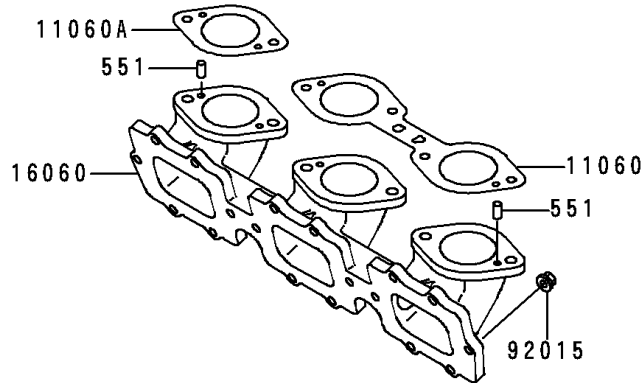

1998 900 STX PARTS DIAGRAM

Flame Arrester

E1614

1998 900 STX PARTS LIST

Flame Arrester

ITEM NAME	PART NUMBER	QUANTITY
WASHER-PLAIN-SMALL,6MM (Ref # 410)	410S0600	1
PIN-DOWEL (Ref # 551)	551R0408	1
GASKET,CARBURETOR (Ref # 11060)	11060-3775	1
GASKET (Ref # 11060A)	11060-3776	1
PIPE-INTAKE (Ref # 16060)	16060-3705	1
CASE (Ref # 32099)	32099-3827	1
STAY (Ref # 35011)	35011-3713	1
ARRESTER-FLAME (Ref # 59006)	59006-3714	1
COVER-INTAKE (Ref # 59421)	59421-3727	1
BOLT,6X30 (Ref # 92002)	92002-3726	1
BOLT,6X16 (Ref # 92002A)	92002-3728	1
NUT,6MM (Ref # 92015)	92015-3767	1
BOLT,SOCKET,6X18 (Ref # 92150)	92150-3795	1
BOLT,6X125 (Ref # 92150A)	92150-3824	1