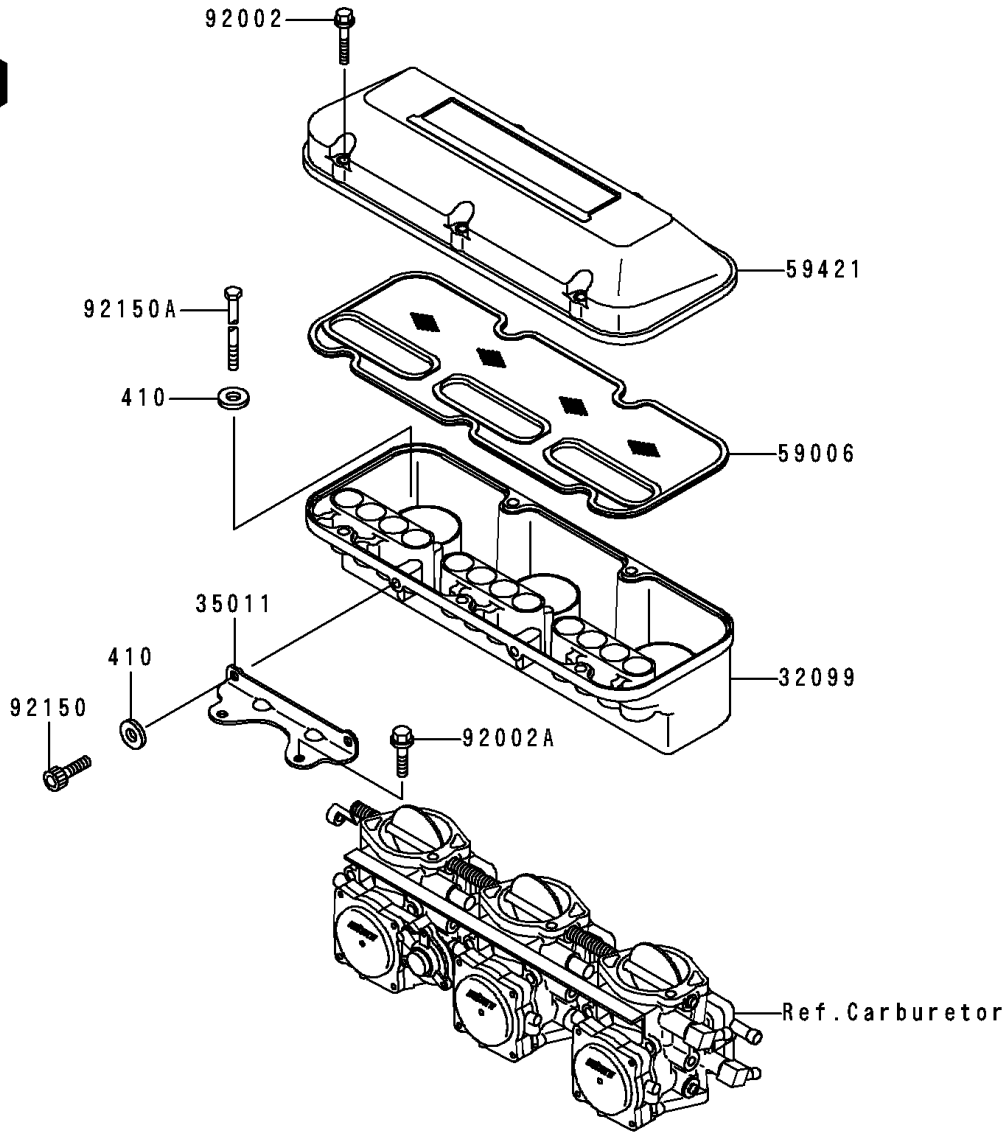

1998 900 STX PARTS DIAGRAM

Flame Arrester

E1614

1998 900 STX PARTS LIST

Flame Arrester

ITEM NAME	PART NUMBER	QUANTITY
WASHER-PLAIN-SMALL,6MM (Ref # 410)	410S0600	1
PIN-DOWEL (Ref # 551)	551R0408	1
GASKET,CARBURETOR (Ref # 11060)	11060-3775	1
GASKET (Ref # 11060A)	11060-3776	1
PIPE-INTAKE (Ref # 16060)	16060-3705	1
CASE (Ref # 32099)	32099-3827	1
STAY (Ref # 35011)	35011-3713	1
ARRESTER-FLAME (Ref # 59006)	59006-3714	1
COVER-INTAKE (Ref # 59421)	59421-3727	1
BOLT,6X30 (Ref # 92002)	92002-3726	1
BOLT,6X16 (Ref # 92002A)	92002-3728	1
NUT,6MM (Ref # 92015)	92015-3767	1
BOLT,SOCKET,6X18 (Ref # 92150)	92150-3795	1
BOLT,6X125 (Ref # 92150A)	92150-3824	1