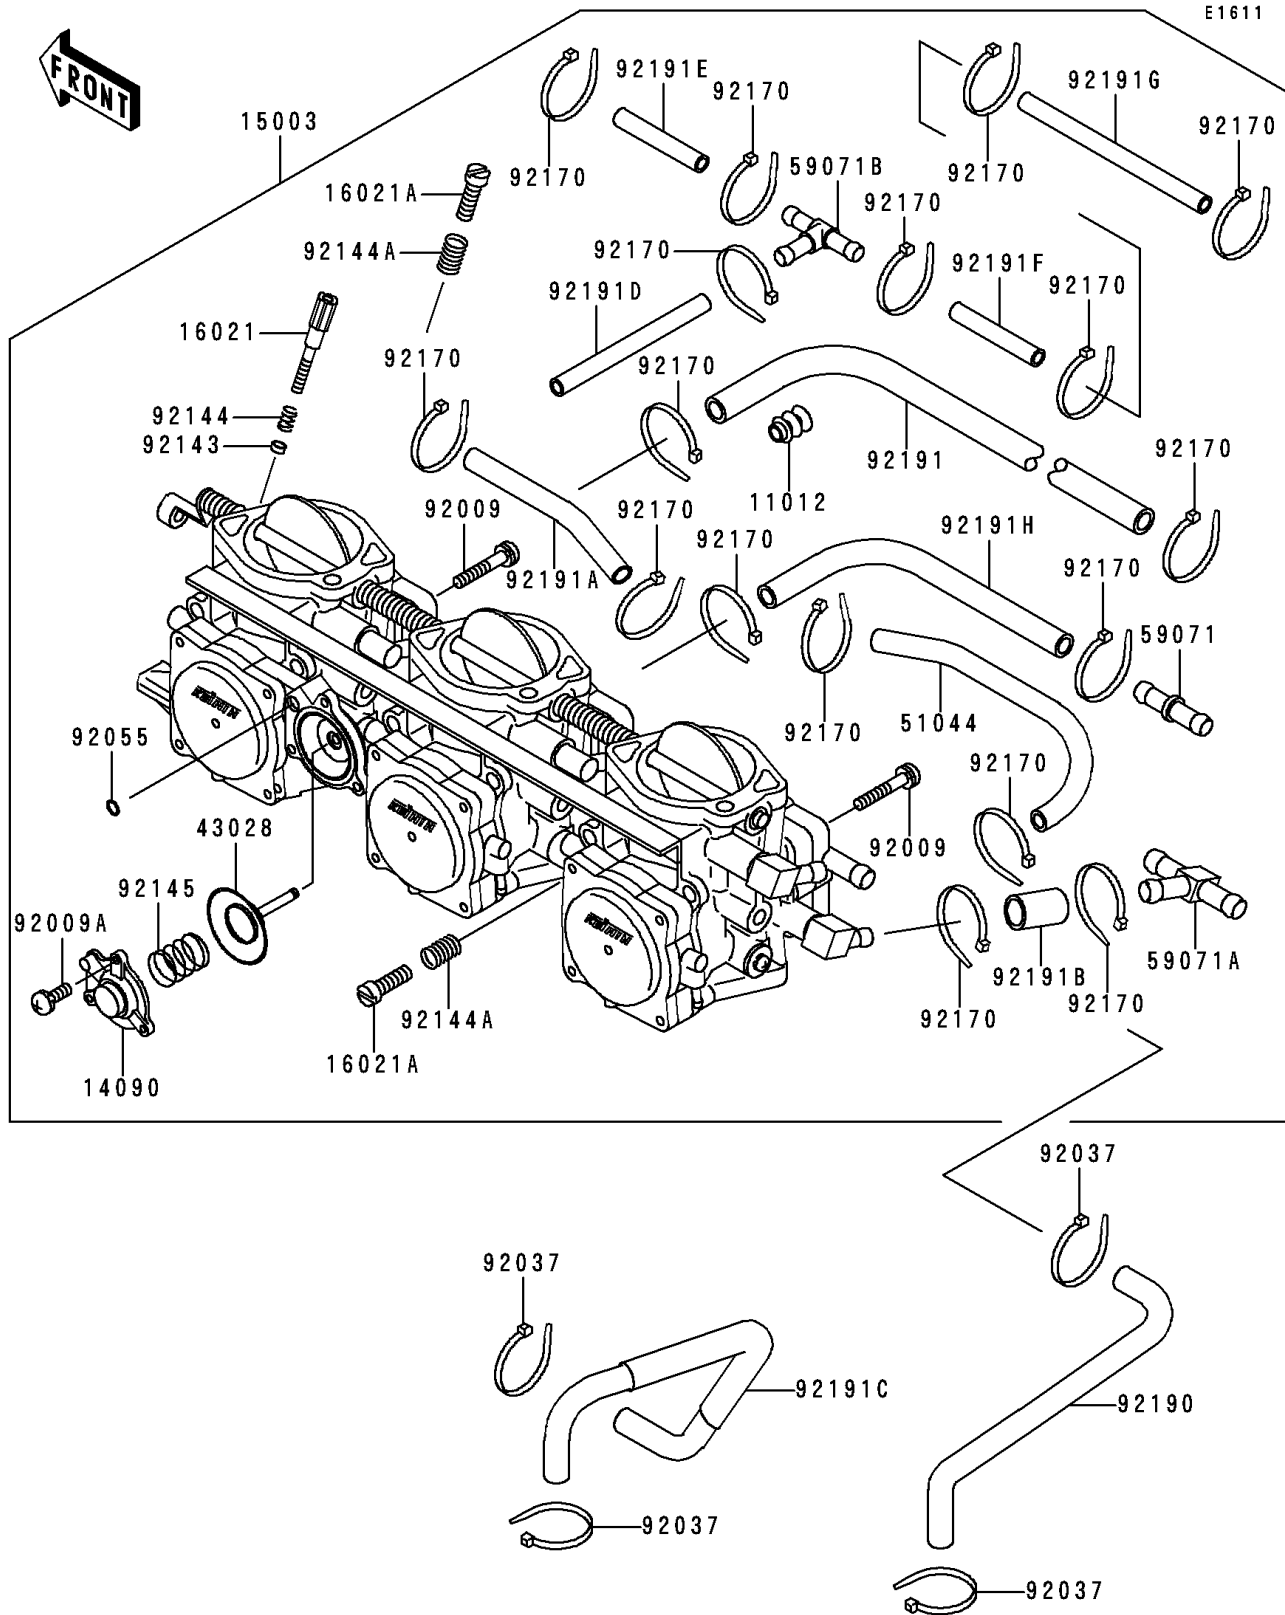

1998 900 STX PARTS DIAGRAM

Carburetor

1998 900 STX PARTS LIST

Carburetor

ITEM NAME	PART NUMBER	QUANTITY
CAP,ACCELERATOR (Ref # 11012)	11012-3793	1
COVER,ACCELERATOR PUMP (Ref # 14090)	14090-3791	1
CARBURETOR-ASSY (Ref # 15003)	15003-3724	1
SCREW-THROTTLE STOP (Ref # 16021)	16021-3702	1
SCREW-THROTTLE STOP (Ref # 16021A)	16021-3704	2
DIAPHRAGM,ACCELERATOR PUMP (Ref # 43028)	43028-3714	1
TUBE-ASSY,5.3X10.5X180 (Ref # 51044)	51044-3701	1
JOINT,PIPE (Ref # 59071)	59071-3740	1
JOINT (Ref # 59071A)	59071-3741	1
JOINT (Ref # 59071B)	59071-3752	1
SCREW,5X28 (Ref # 92009)	92009-3783	8
SCREW,4X12 (Ref # 92009A)	92009-3832	3
CLAMP (Ref # 92037)	92037-1173	4
RING-O,ACCELERATOR PUMP (Ref # 92055)	92055-3747	1
COLLAR,THROTTLE STOP SCREW (Ref # 92143)	92143-3709	1
SPRING,THROTTLE STOP SCREW (Ref # 92144)	92144-3706	1
SPRING,THROTTLE STOP SCREW (Ref # 92144A)	92144-3745	2
SPRING,ACCELERATOR PUMP (Ref # 92145)	92145-3709	1
CLAMP,TUBE (Ref # 92170)	92170-3740	17
TUBE (Ref # 92190)	92190-3949	1
TUBE (Ref # 92191)	92191-3710	1
TUBE (Ref # 92191A)	92191-3711	1
TUBE (Ref # 92191B)	92191-3712	1
TUBE (Ref # 92191C)	92191-3784	1
TUBE,2.5X7X85 (Ref # 92191D)	92191-3787	1
TUBE,2.5X7X33 (Ref # 92191E)	92191-3788	1
TUBE,2.5X7X60 (Ref # 92191F)	92191-3789	1
TUBE,2.5X7X108 (Ref # 92191G)	92191-3790	1
TUBE (Ref # 92191H)	92191-3814	1