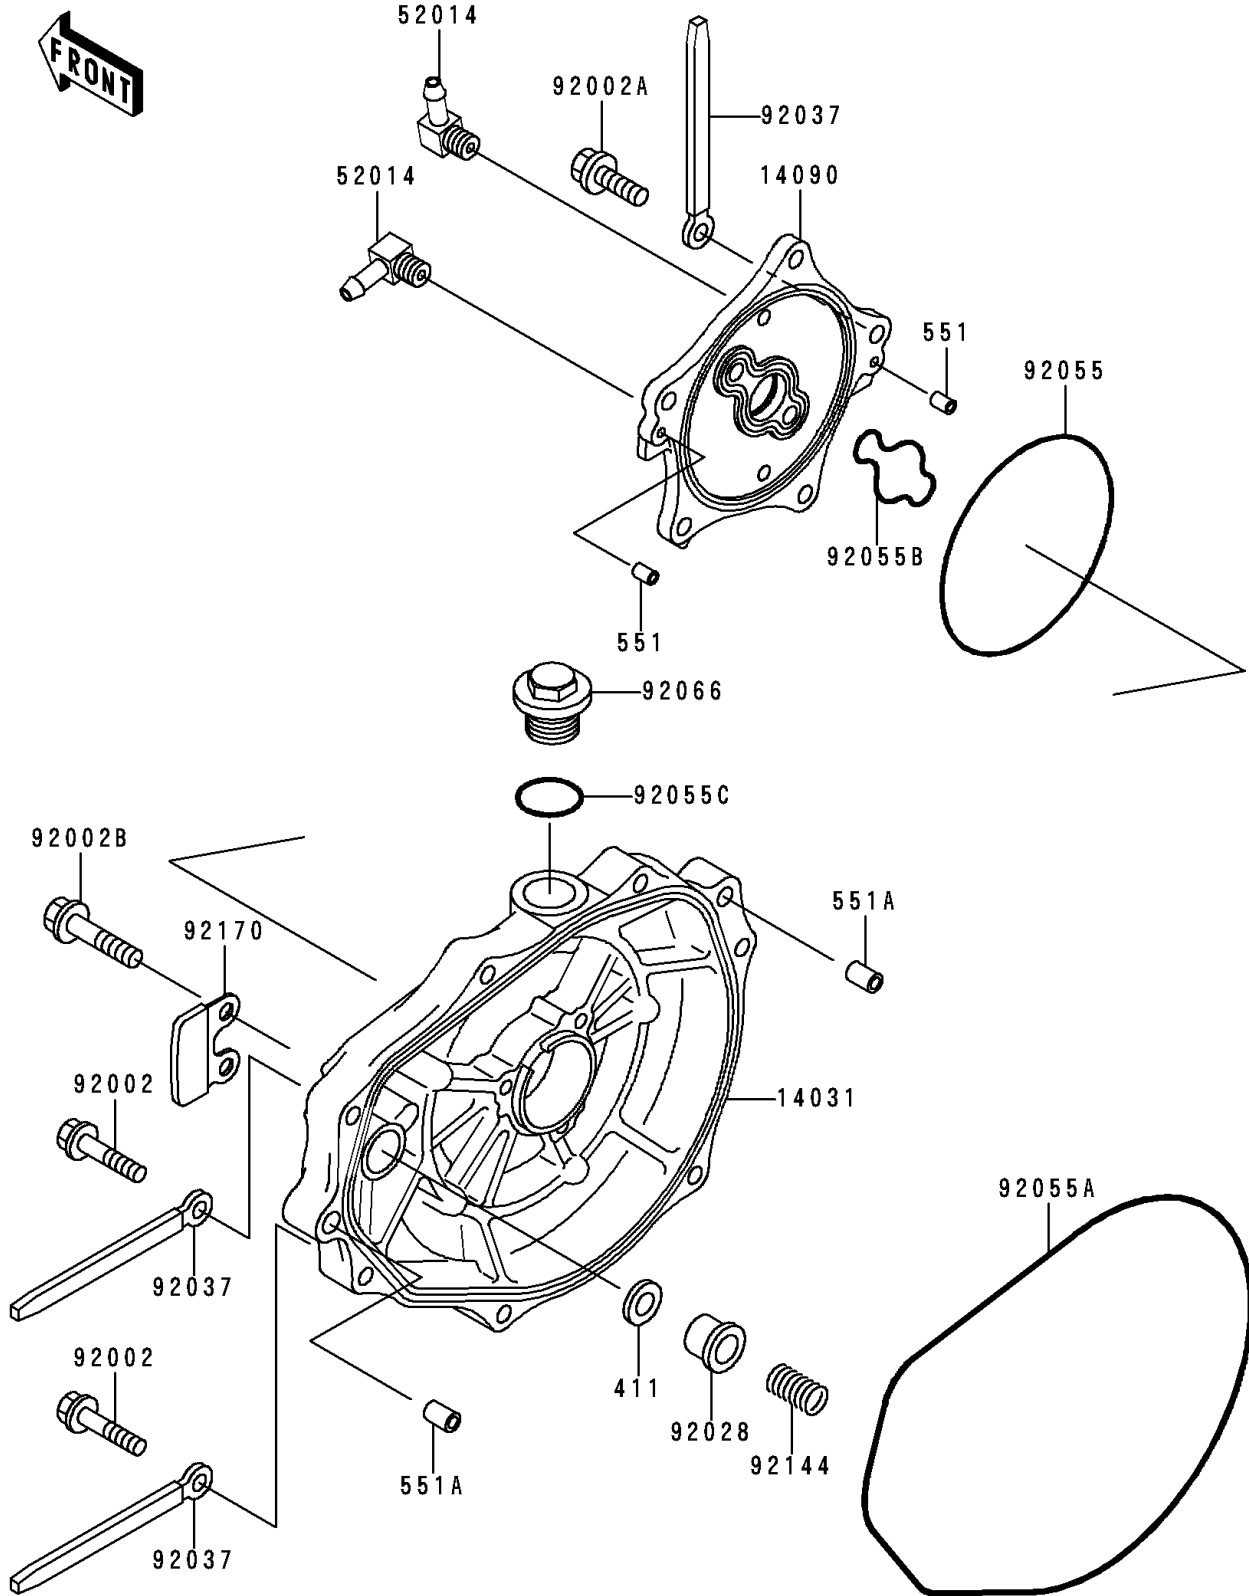

1998 900 STX PARTS DIAGRAM

Engine Cover(s)

E1431

1998 900 STX PARTS LIST

Engine Cover(s)

ITEM NAME	PART NUMBER	QUANTITY
WASHER-PLAIN,5MM (Ref # 411)	411S0500	1
PIN-DOWEL (Ref # 551)	551R0408	2
PIN-DOWEL (Ref # 551A)	551R0812	2
COVER-GENERATOR (Ref # 14031)	14031-3725	1
COVER (Ref # 14090)	14090-3773	1
ELBOW (Ref # 52014)	52014-3709	2
BOLT,6X30 (Ref # 92002)	92002-3726	7
BOLT,6X20 (Ref # 92002A)	92002-3755	5
BOLT,6X12 (Ref # 92002B)	92002-3763	2
BUSHING (Ref # 92028)	92028-3718	1
CLAMP,L=100 (Ref # 92037)	92037-3736	3
RING-O,BREATHER BODY (Ref # 92055)	92055-1284	1
RING-O,GENERATOR COVER (Ref # 92055A)	92055-3712	1
RING-O (Ref # 92055B)	92055-3739	1
RING-O (Ref # 92055C)	92055-515	1
PLUG (Ref # 92066)	92066-3739	1
SPRING (Ref # 92144)	92144-3728	1
CLAMP (Ref # 92170)	92170-3746	1