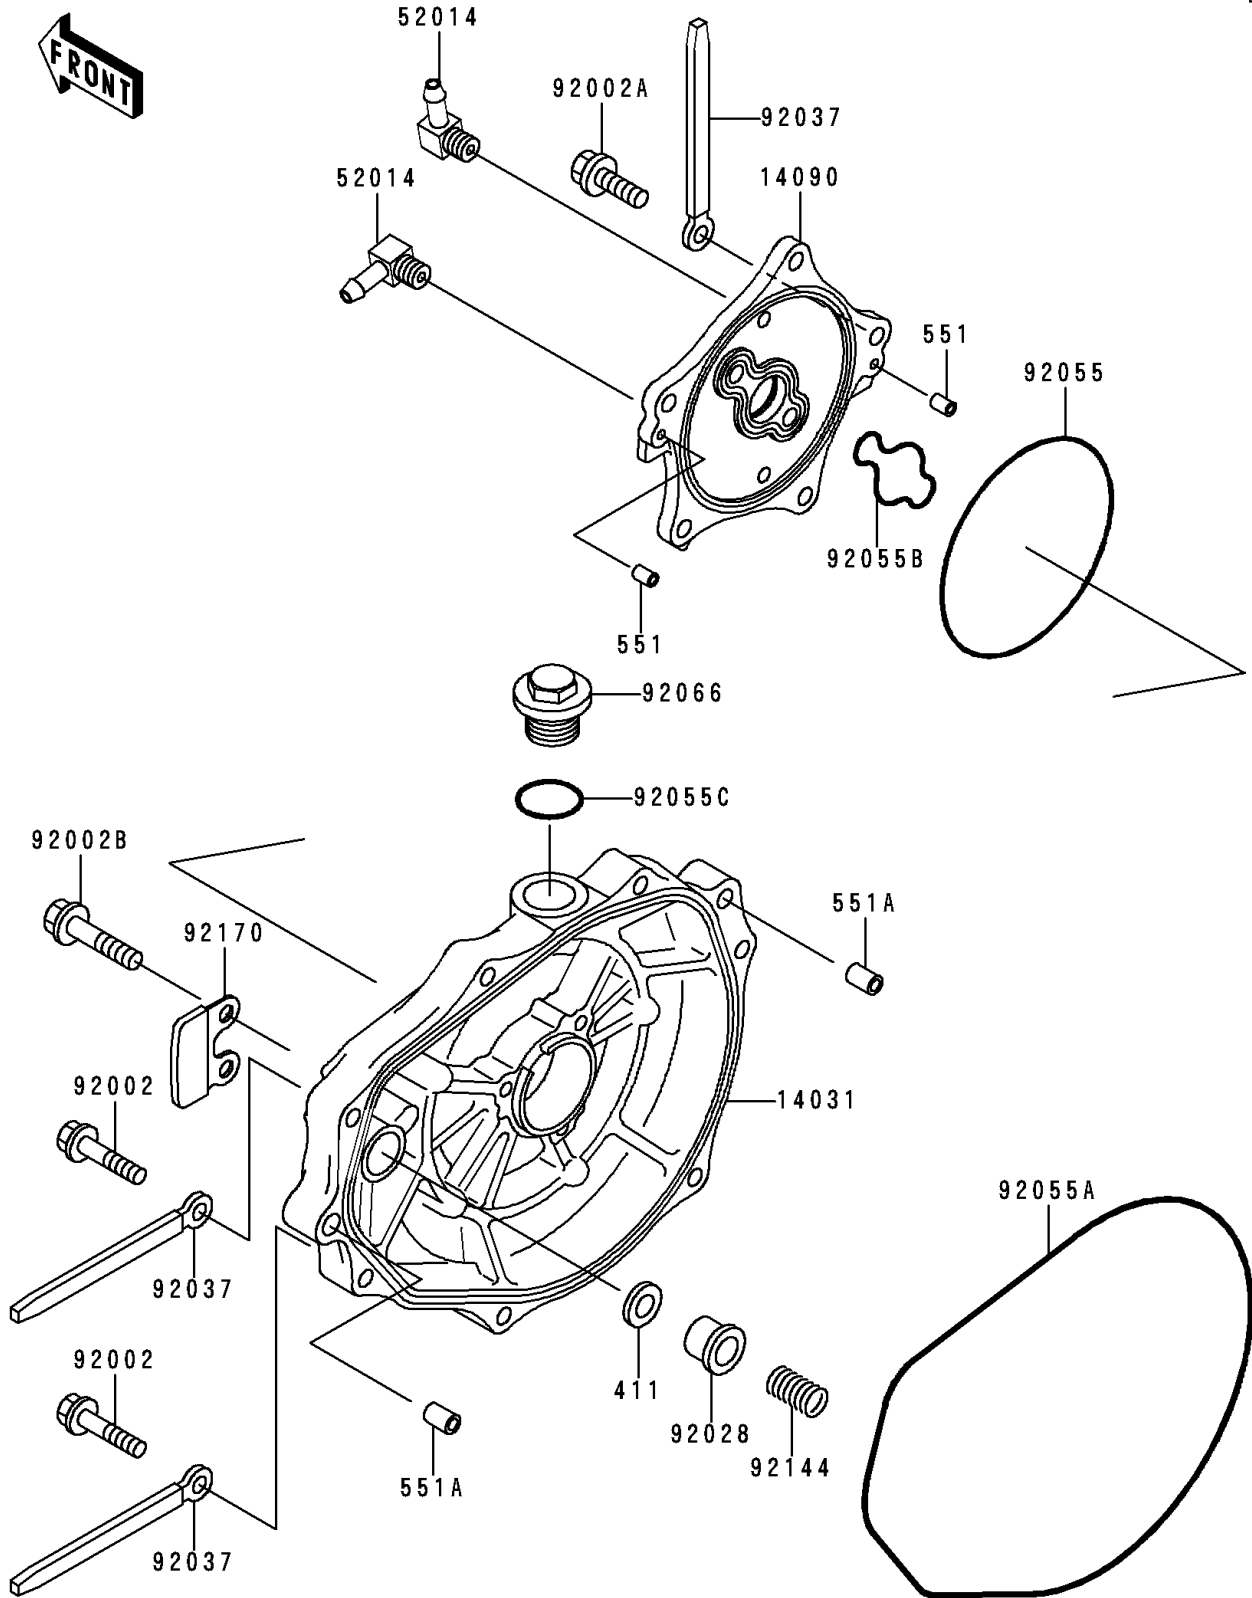

1998 900 STX PARTS DIAGRAM

Engine Cover(s)

E1431

1998 900 STX PARTS LIST

Engine Cover(s)

ITEM NAME	PART NUMBER	QUANTITY
WASHER-PLAIN,5MM (Ref # 411)	411S0500	1
PIN-DOWEL (Ref # 551)	551R0408	2
PIN-DOWEL (Ref # 551A)	551R0812	2
COVER-GENERATOR (Ref # 14031)	14031-3725	1
COVER (Ref # 14090)	14090-3773	1
ELBOW (Ref # 52014)	52014-3709	2
BOLT,6X30 (Ref # 92002)	92002-3726	7
BOLT,6X20 (Ref # 92002A)	92002-3755	5
BOLT,6X12 (Ref # 92002B)	92002-3763	2
BUSHING (Ref # 92028)	92028-3718	1
CLAMP,L=100 (Ref # 92037)	92037-3736	3
RING-O,BREATHER BODY (Ref # 92055)	92055-1284	1
RING-O,GENERATOR COVER (Ref # 92055A)	92055-3712	1
RING-O (Ref # 92055B)	92055-3739	1
RING-O (Ref # 92055C)	92055-515	1
PLUG (Ref # 92066)	92066-3739	1
SPRING (Ref # 92144)	92144-3728	1
CLAMP (Ref # 92170)	92170-3746	1