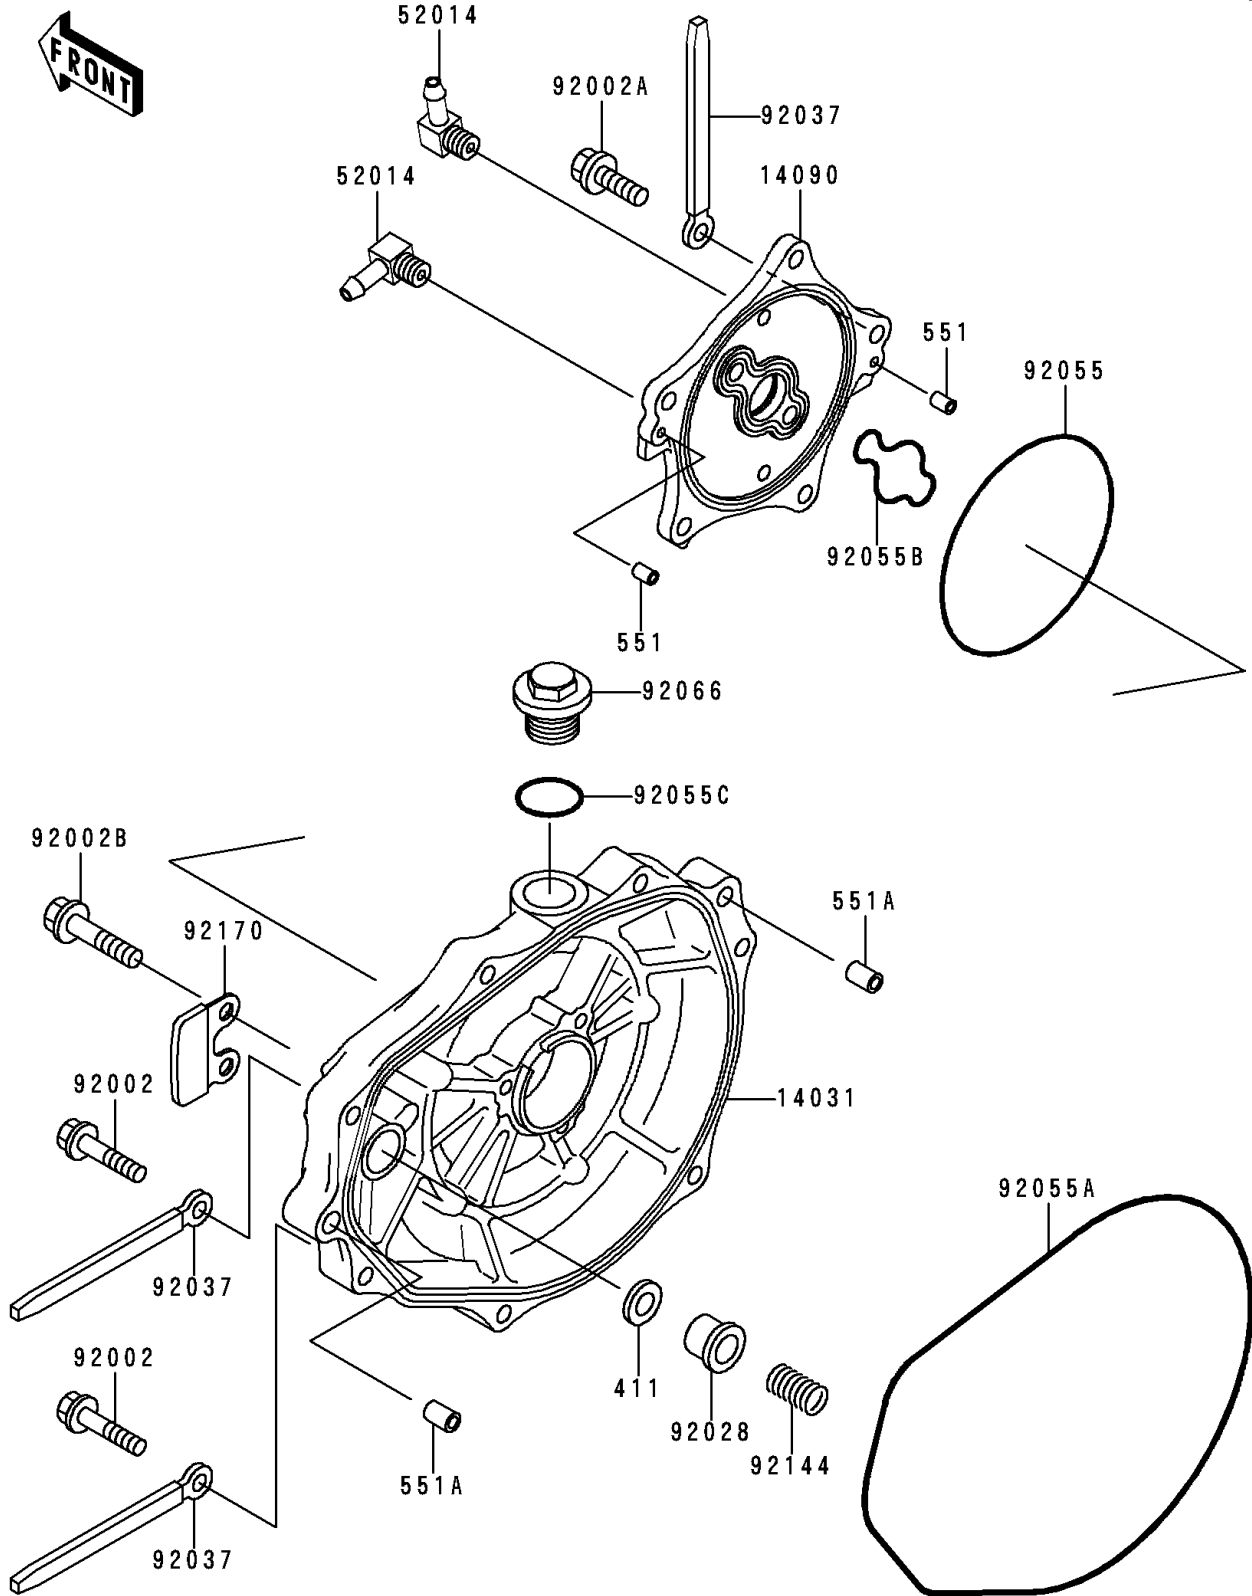

1998 900 STX PARTS DIAGRAM

Engine Cover(s)

E1431

1998 900 STX PARTS LIST

Engine Cover(s)

ITEM NAME	PART NUMBER	QUANTITY
WASHER-PLAIN,5MM (Ref # 411)	411S0500	1
PIN-DOWEL (Ref # 551)	551R0408	1
PIN-DOWEL (Ref # 551A)	551R0812	1
COVER-GENERATOR (Ref # 14031)	14031-3725	1
COVER (Ref # 14090)	14090-3773	1
ELBOW (Ref # 52014)	52014-3709	1
BOLT,6X30 (Ref # 92002)	92002-3726	1
BOLT,6X20 (Ref # 92002A)	92002-3755	1
BOLT,6X12 (Ref # 92002B)	92002-3763	1
BUSHING (Ref # 92028)	92028-3718	1
CLAMP,L=100 (Ref # 92037)	92037-3736	1
RING-O,BREATHER BODY (Ref # 92055)	92055-1284	1
RING-O,GENERATOR COVER (Ref # 92055A)	92055-3712	1
RING-O (Ref # 92055B)	92055-3739	1
RING-O (Ref # 92055C)	92055-515	1
PLUG (Ref # 92066)	92066-3739	1
SPRING (Ref # 92144)	92144-3728	1
CLAMP (Ref # 92170)	92170-3746	1