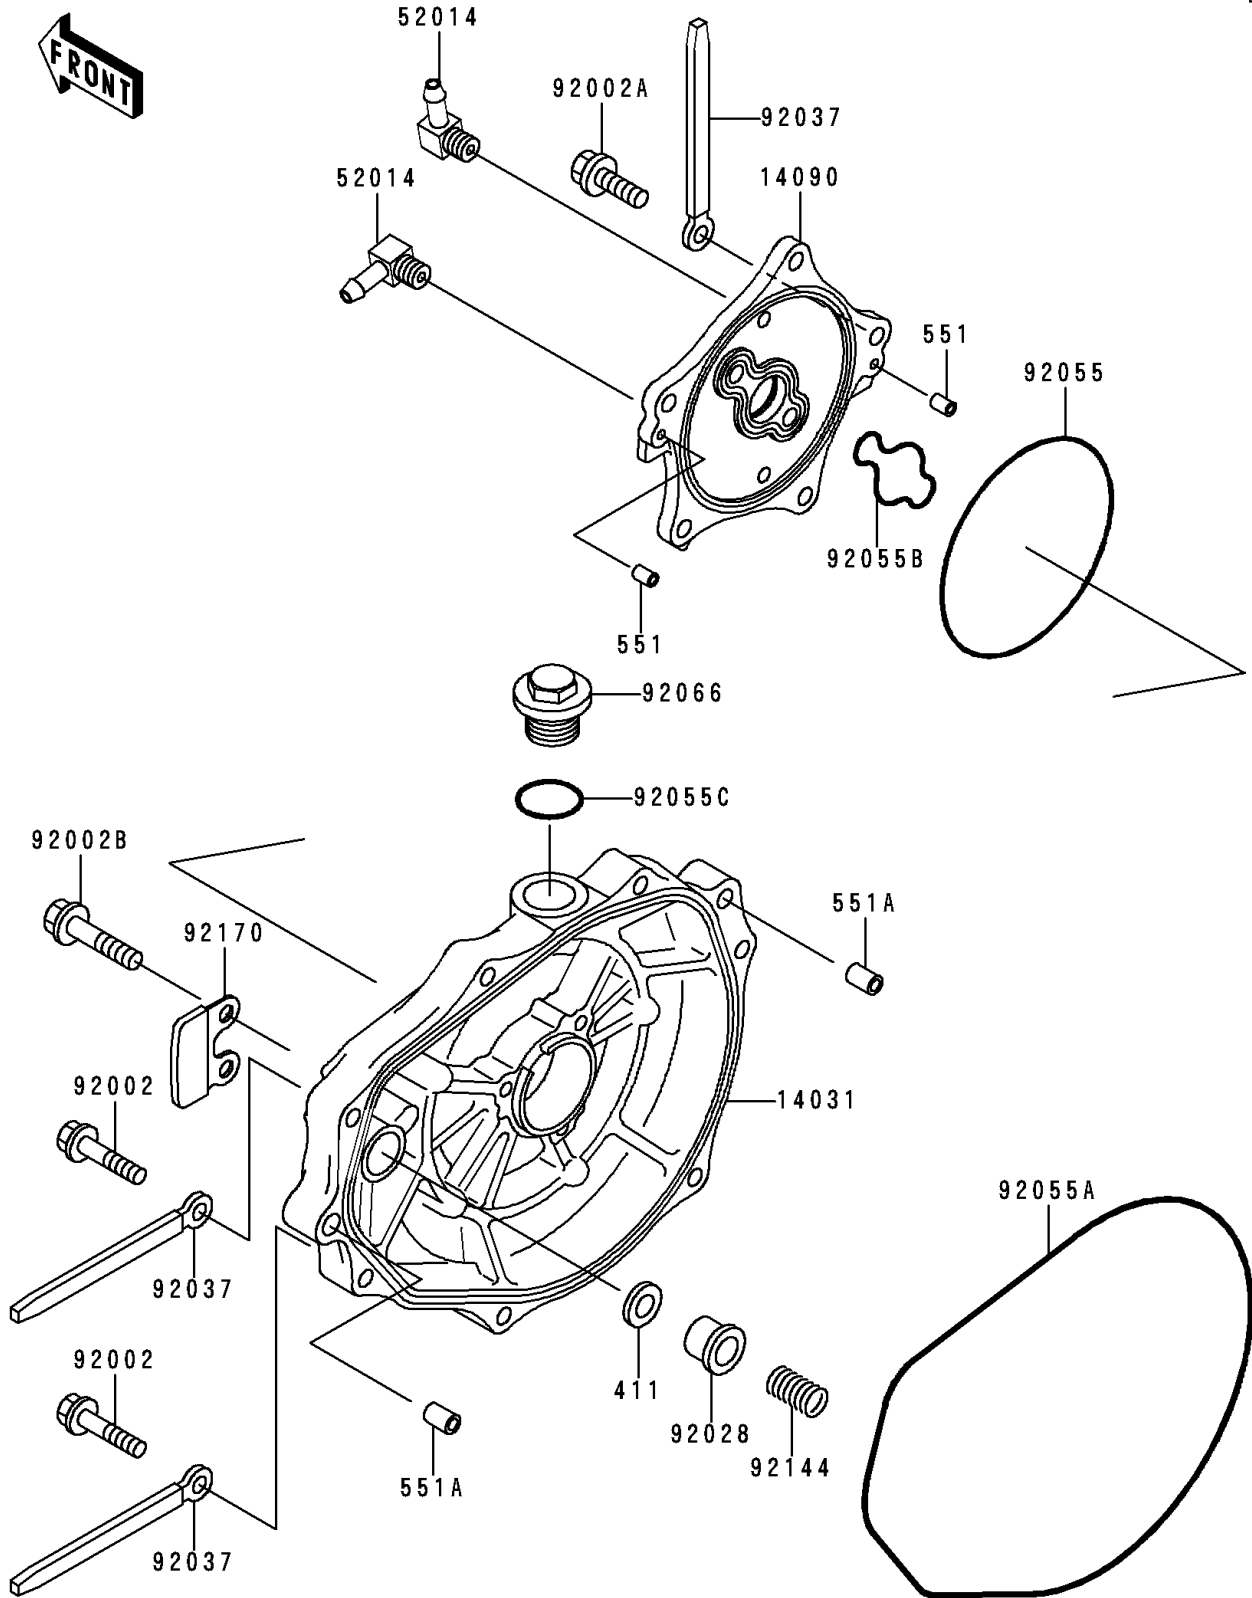

## 1997 900 STX PARTS DIAGRAM

Engine Cover(s)

E1431

## 1997 900 STX PARTS LIST

Engine Cover(s)

ITEM NAME	PART NUMBER	QUANTITY
WASHER-PLAIN,5MM (Ref # 411)	411S0500	1
PIN-DOWEL (Ref # 551)	551R0408	1
PIN-DOWEL (Ref # 551A)	551R0812	1
COVER-GENERATOR (Ref # 14031)	14031-3725	1
COVER (Ref # 14090)	14090-3773	1
ELBOW (Ref # 52014)	52014-3709	1
BOLT,6X30 (Ref # 92002)	92002-3726	1
BOLT,6X20 (Ref # 92002A)	92002-3755	1
BOLT,6X12 (Ref # 92002B)	92002-3763	1
BUSHING (Ref # 92028)	92028-3718	1
CLAMP,L=100 (Ref # 92037)	92037-3736	1
RING-O,BREATHER BODY (Ref # 92055)	92055-1284	1
RING-O,GENERATOR COVER (Ref # 92055A)	92055-3712	1
RING-O (Ref # 92055B)	92055-3739	1
RING-O (Ref # 92055C)	92055-515	1
PLUG (Ref # 92066)	92066-3739	1
SPRING (Ref # 92144)	92144-3728	1
CLAMP (Ref # 92170)	92170-3746	1