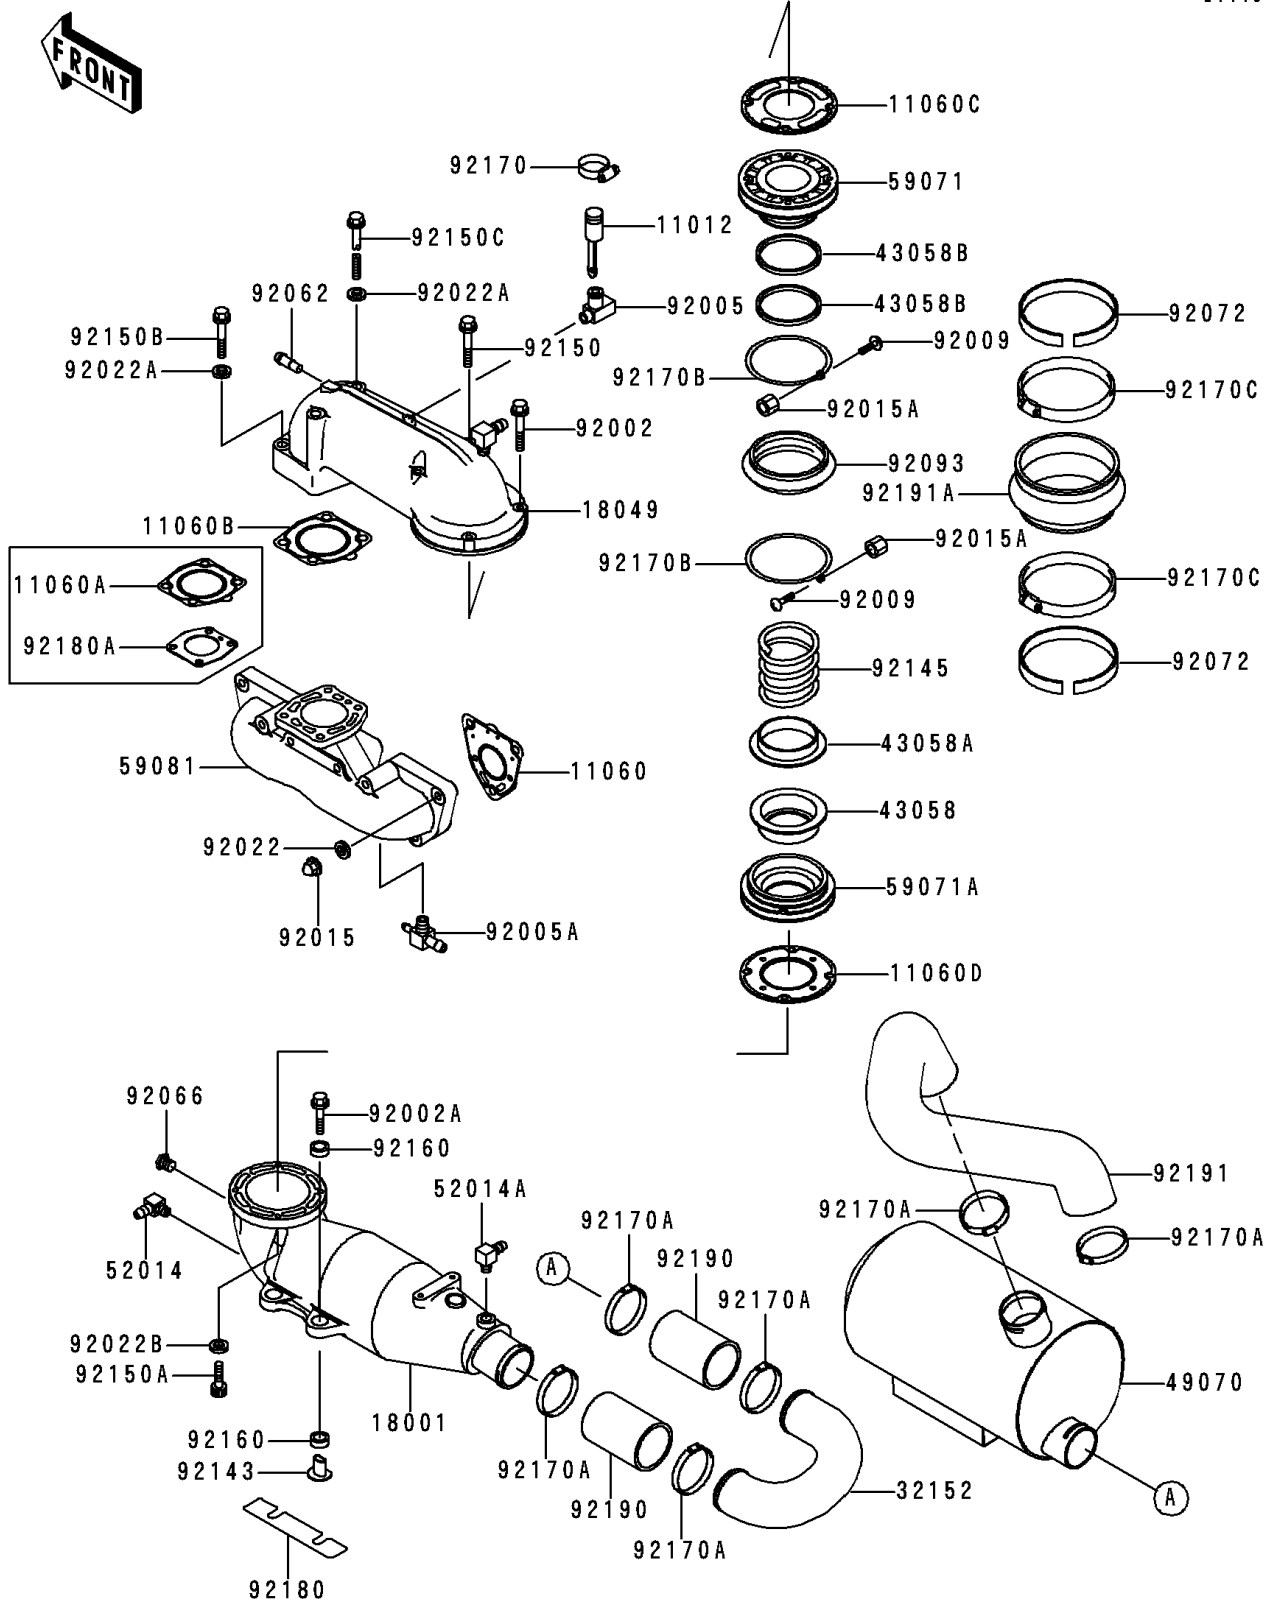

1998 900 STX PARTS DIAGRAM

Muffler(s)

E1140