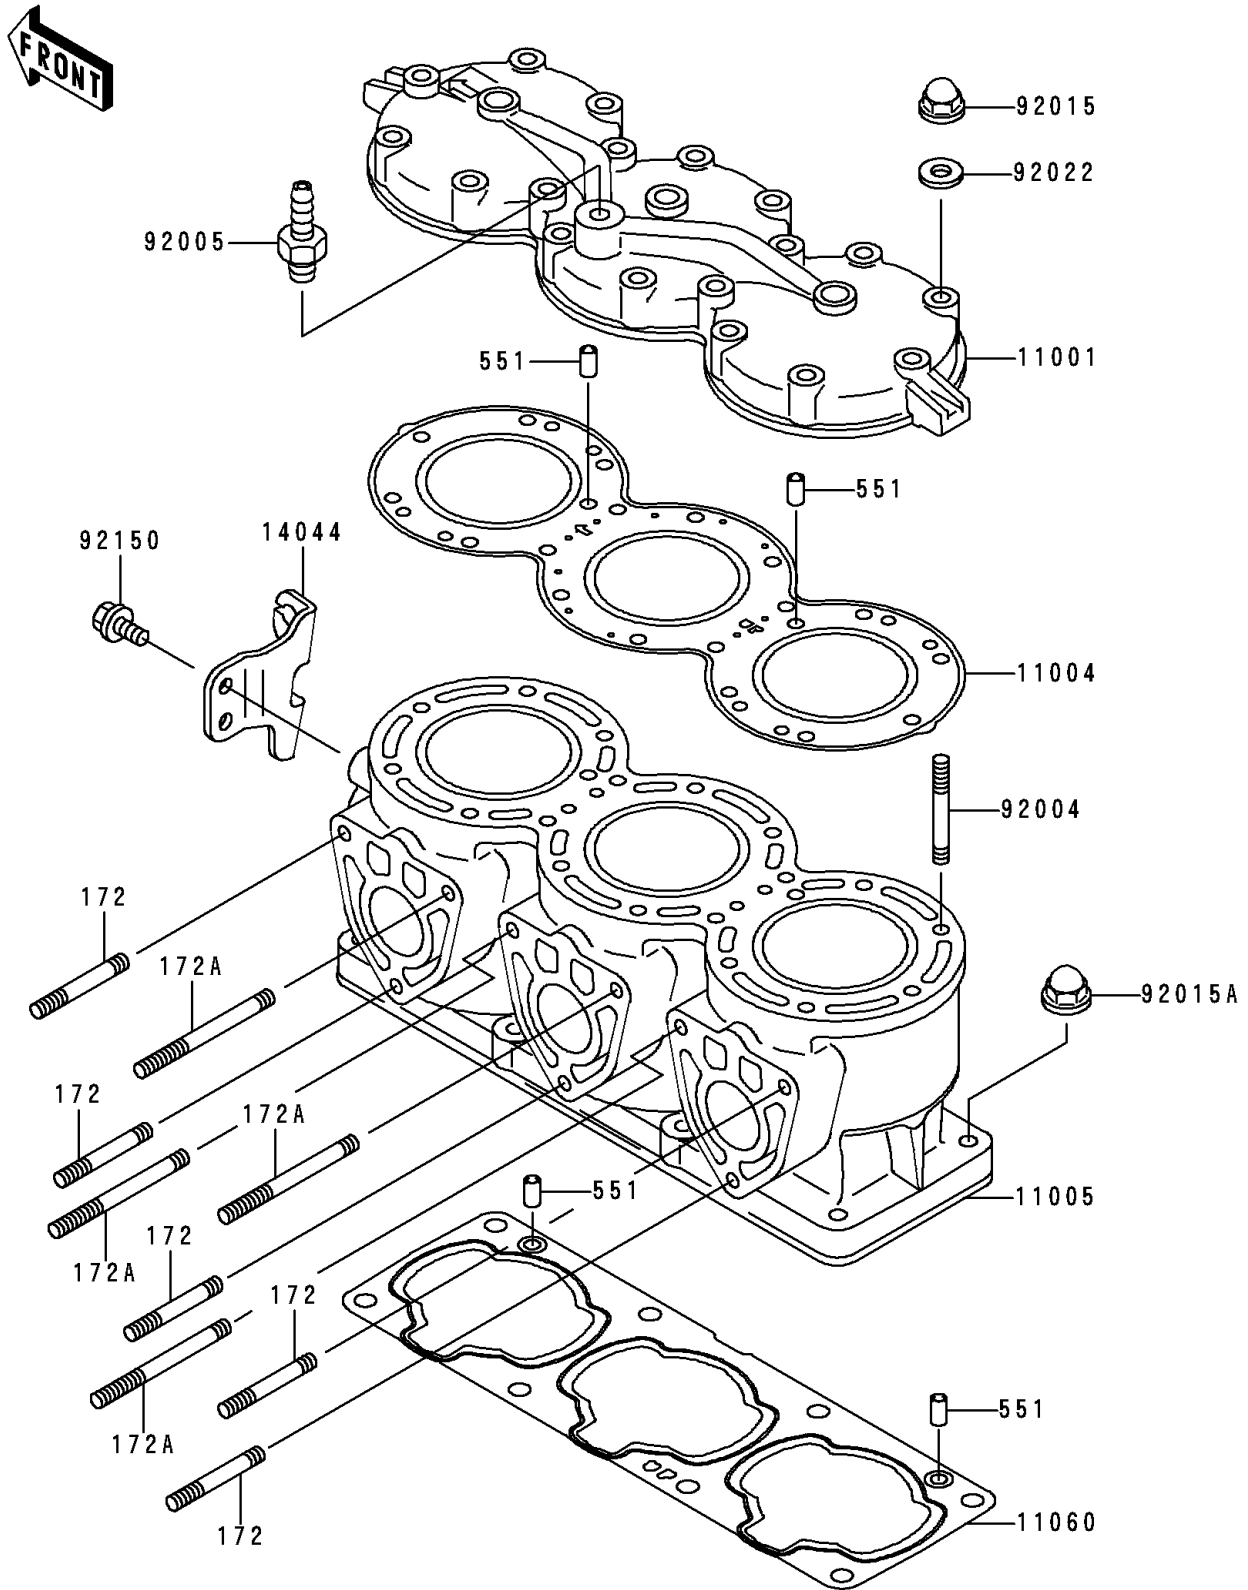

1998 900 STX PARTS DIAGRAM

Cylinder Head/Cylinder

E1110

1998 900 STX PARTS LIST

Cylinder Head/Cylinder

ITEM NAME	PART NUMBER	QUANTITY
BOLT-STUD (Ref # 172)	172R0830	1
BOLT-STUD,8X75 (Ref # 172A)	172R0875	1
PIN-DOWEL (Ref # 551)	551R0812	1
HEAD-CYLINDER (Ref # 11001)	11001-3721	1
GASKET-HEAD (Ref # 11004)	11004-3713	1
CYLINDER-ENGINE (Ref # 11005)	11005-3738	1
GASKET,CYLINDER BASE (Ref # 11060)	11060-3752	1
HOLDER-CABLE (Ref # 14044)	14044-3729	1
STUD,8X43 (Ref # 92004)	92004-3715	1
FITTING (Ref # 92005)	92005-3714	1
NUT,CAP,8MM (Ref # 92015)	92015-1371	1
NUT,10MM (Ref # 92015A)	92015-1649	1
WASHER,8.2X18X1.5 (Ref # 92022)	92022-1964	1
BOLT,8X16 (Ref # 92150)	92150-3722	1