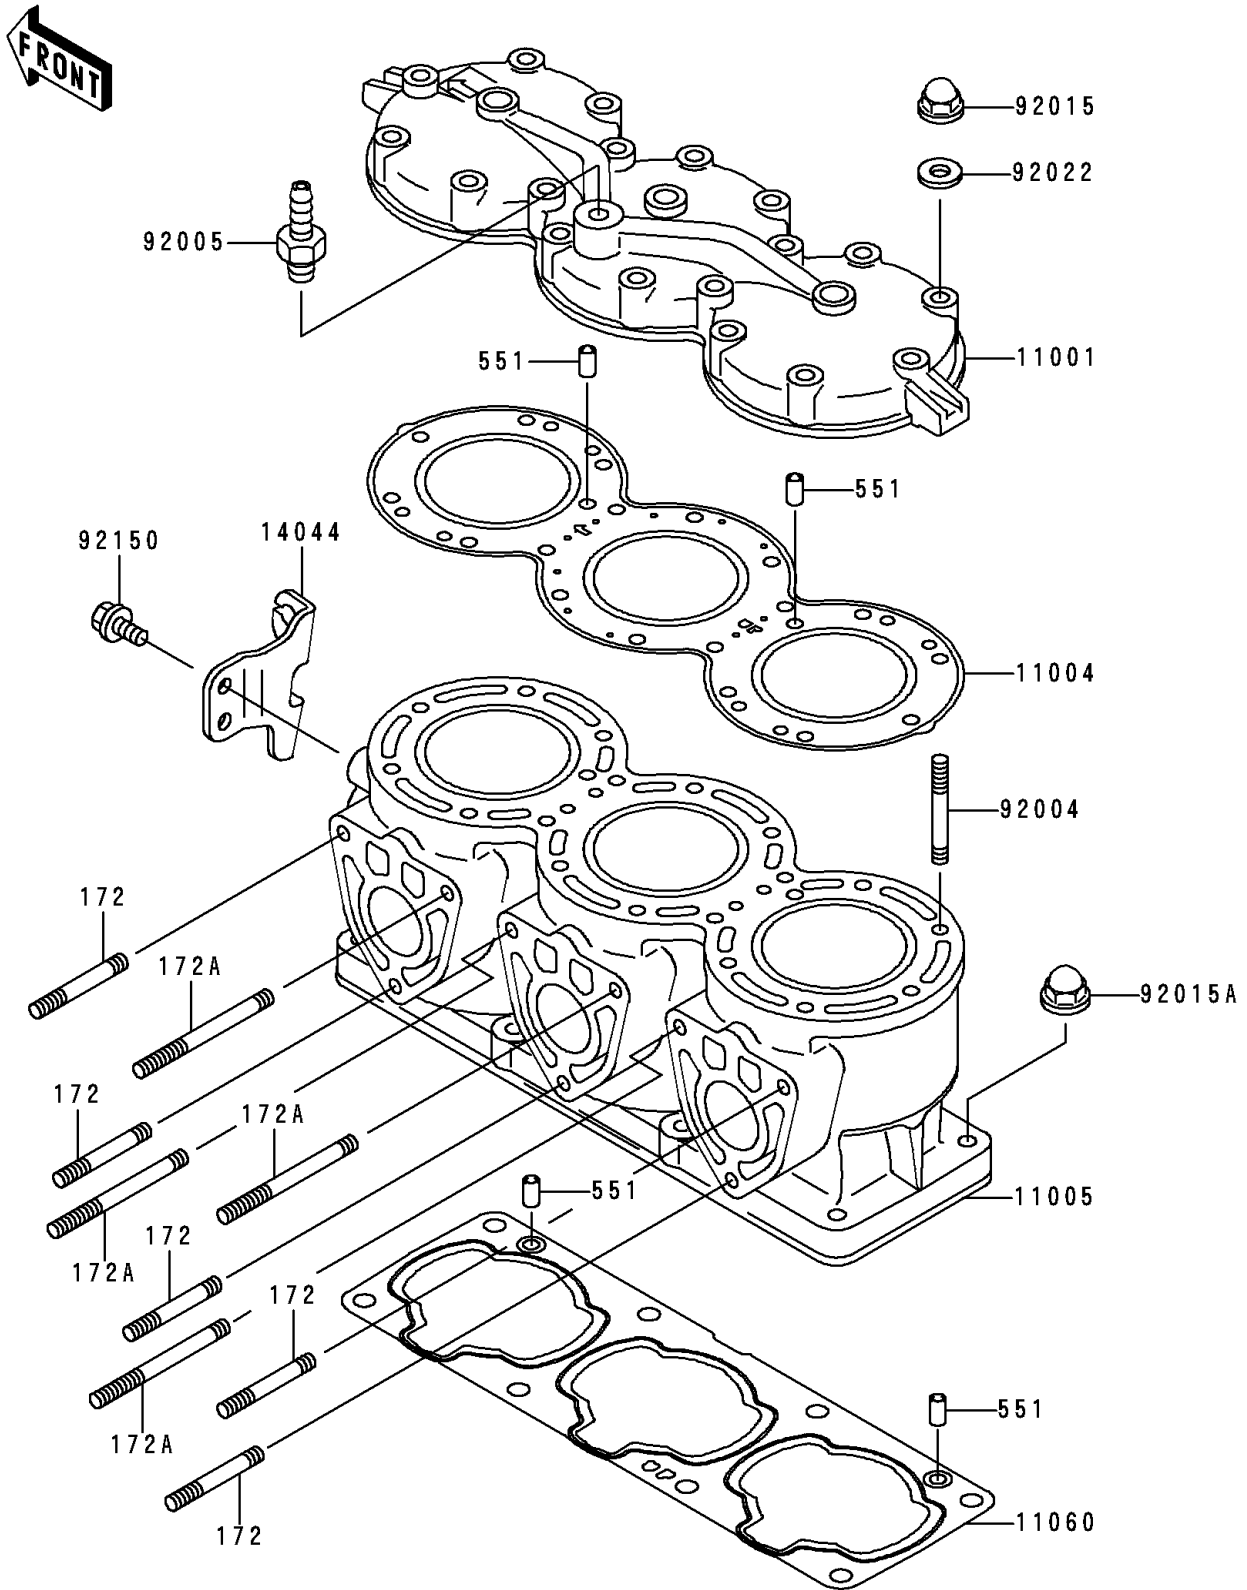

1997 900 STX PARTS DIAGRAM

Cylinder Head/Cylinder

E1110

1997 900 STX PARTS LIST

Cylinder Head/Cylinder

ITEM NAME	PART NUMBER	QUANTITY
BOLT-STUD (Ref # 172)	172R0830	1
BOLT-STUD,8X75 (Ref # 172A)	172R0875	1
PIN-DOWEL (Ref # 551)	551R0812	1
HEAD-CYLINDER (Ref # 11001)	11001-3721	1
GASKET-HEAD (Ref # 11004)	11004-3713	1
CYLINDER-ENGINE (Ref # 11005)	11005-3738	1
GASKET,CYLINDER BASE (Ref # 11060)	11060-3752	1
HOLDER-CABLE (Ref # 14044)	14044-3729	1
STUD,8X43 (Ref # 92004)	92004-3715	1
FITTING (Ref # 92005)	92005-3714	1
NUT,CAP,8MM (Ref # 92015)	92015-1371	1
NUT,10MM (Ref # 92015A)	92015-1649	1
WASHER,8.2X18X1.5 (Ref # 92022)	92022-1964	1
BOLT,8X16 (Ref # 92150)	92150-3722	1