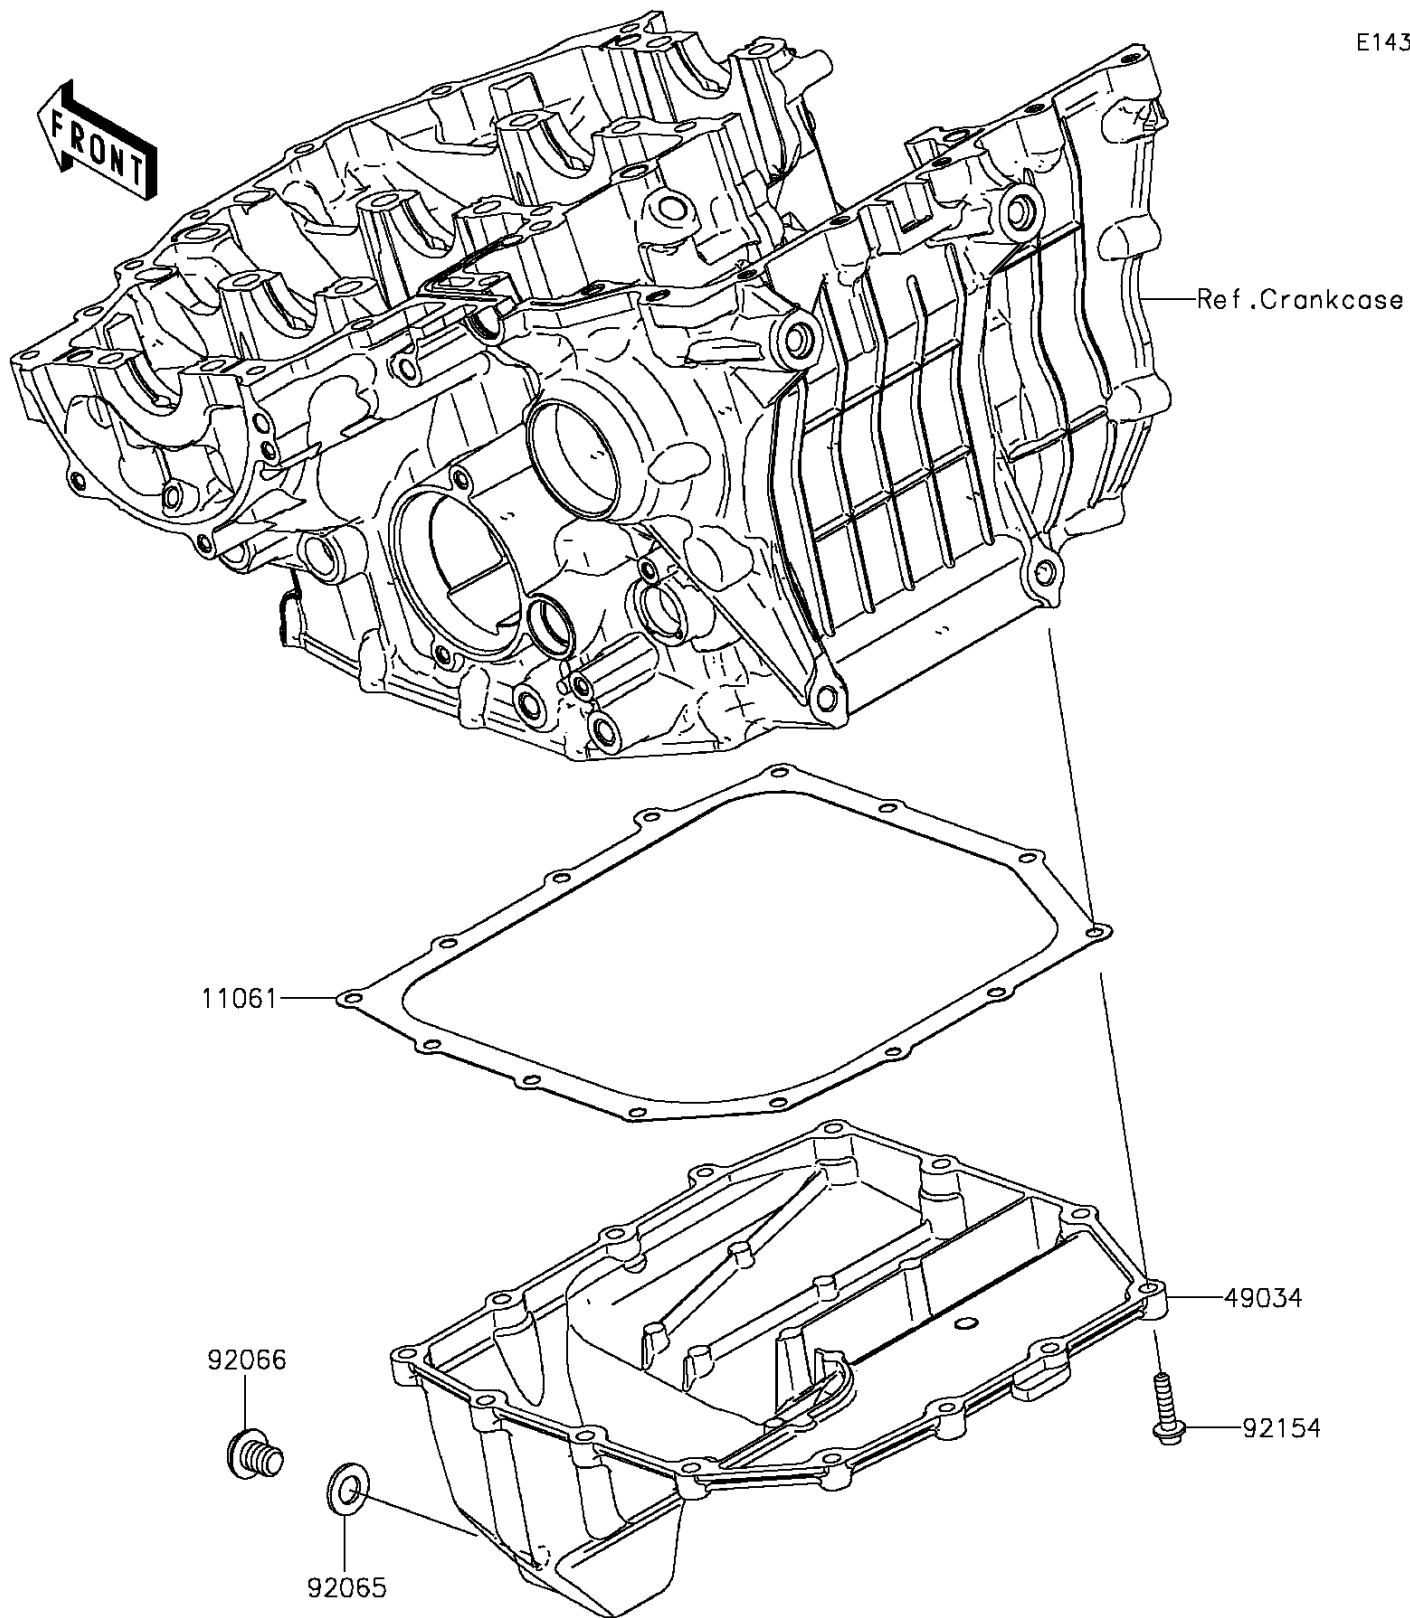

2016 NINJA H2™R PARTS DIAGRAM

Oil Pan

E1434

2016 NINJA H2™R PARTS LIST

Oil Pan

ITEM NAME

PART NUMBER

QUANTITY
