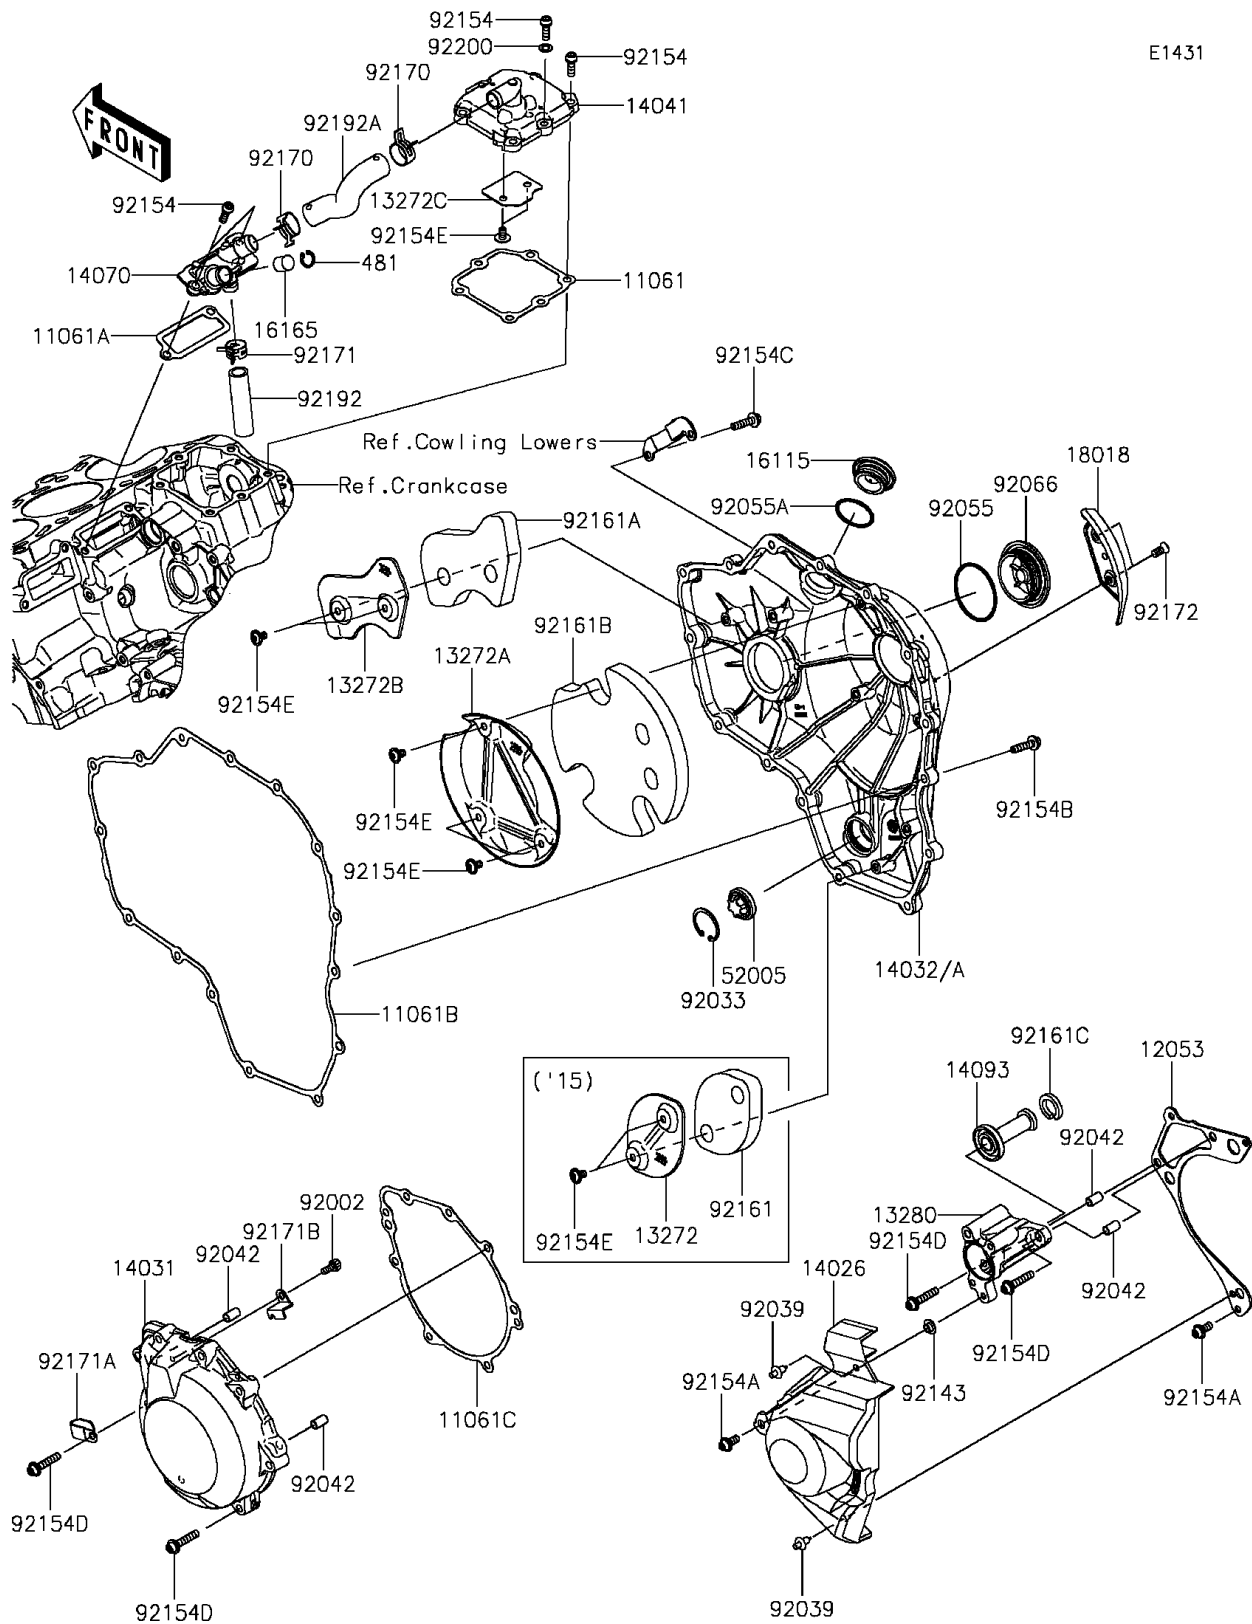

2016 NINJA H2™R PARTS DIAGRAM

Engine Cover(s)

E1431

2016 NINJA H2™R PARTS LIST

Engine Cover(s)

ITEM NAME	PART NUMBER	QUANTITY
-----------	-------------	----------