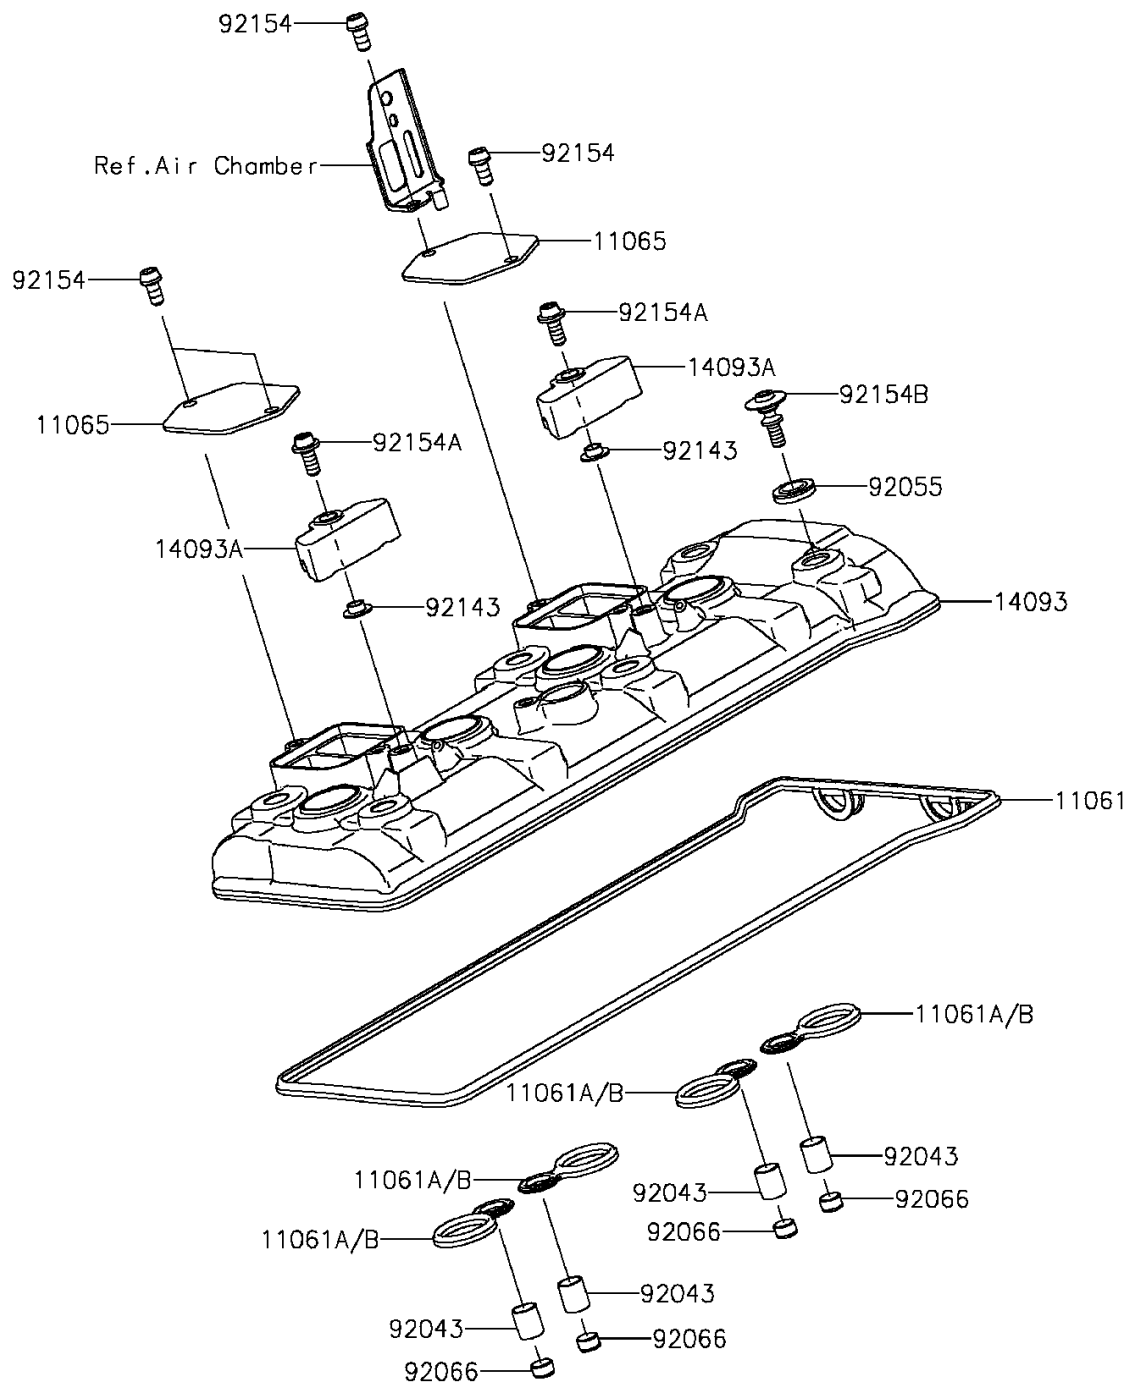

2016 NINJA H2™R PARTS DIAGRAM

Cylinder Head Cover

E1112

2016 NINJA H2™R PARTS LIST

Cylinder Head Cover

ITEM NAME

PART NUMBER

QUANTITY
