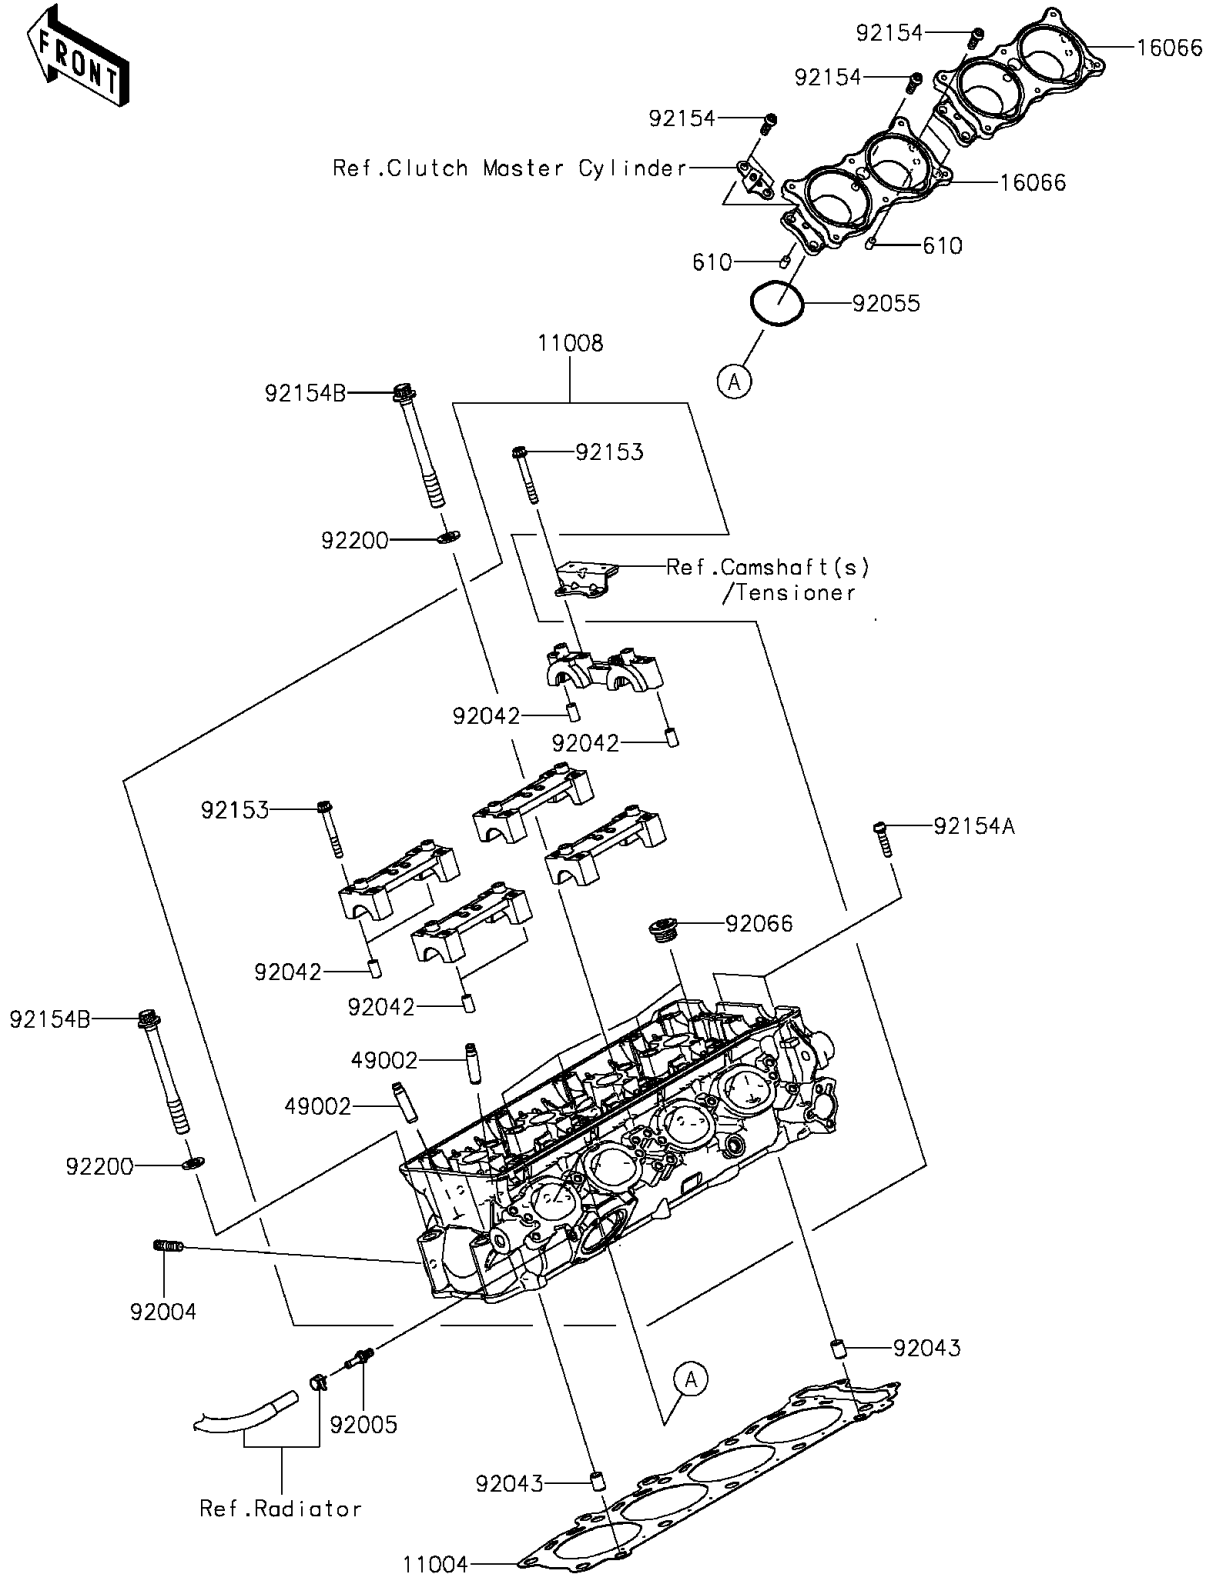

# 2016 NINJA H2™ R PARTS DIAGRAM

## Cylinder Head

E1111

# 2016 NINJA H2™R PARTS LIST

Cylinder Head

ITEM NAME	PART NUMBER	QUANTITY
-----------	-------------	----------