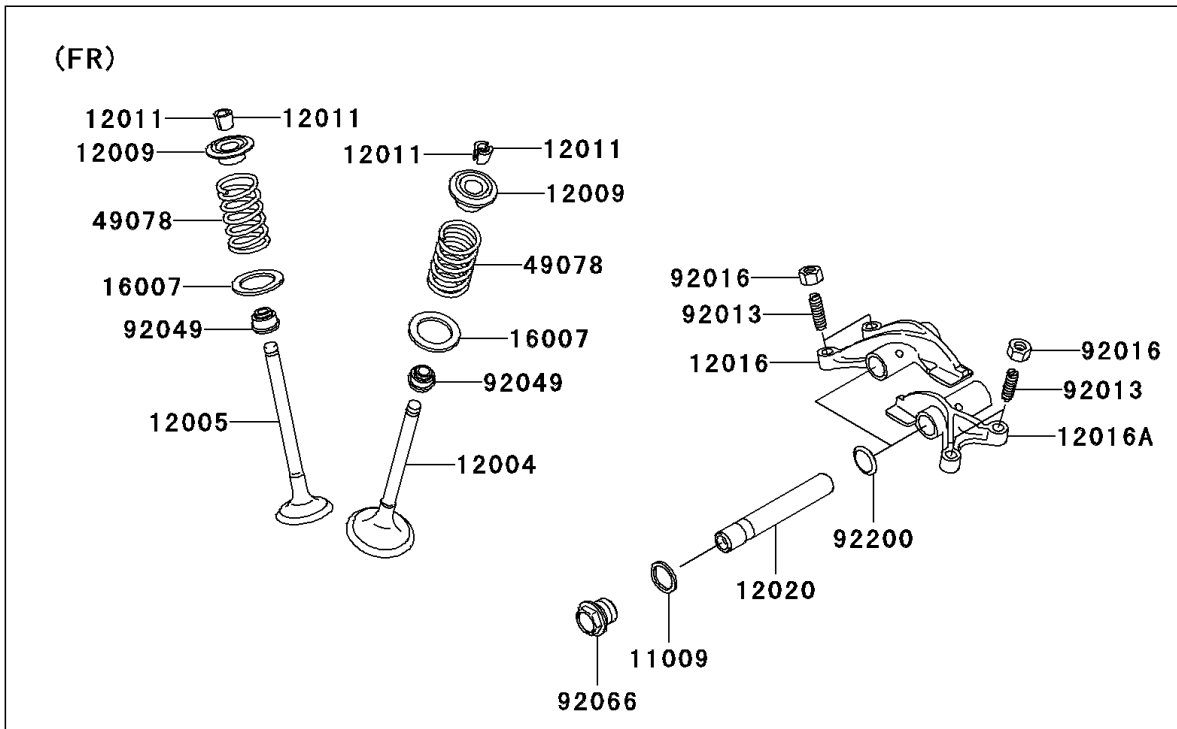

2008 Teryx® 750 4x4 LE PARTS DIAGRAM

Valve(s)

E1210

2008 Teryx® 750 4x4 LE PARTS LIST

Valve(s)

ITEM NAME	PART NUMBER	QUANTITY
GASKET,14X18X1.5 (Ref # 11009)	11009-1430	1
VALVE-INTAKE (Ref # 12004)	12004-0007	1
VALVE-EXHAUST (Ref # 12005)	12005-0047	1
RETAINER-VALVE SPRING (Ref # 12009)	12009-1056	1
COLLET (Ref # 12011)	12011-1051	1
ARM-ROCKER,EXHAUST (Ref # 12016)	12016-1128	1
ARM-ROCKER,INTAKE (Ref # 12016A)	12016-1129	1
SHAFT-ROCKER (Ref # 12020)	12020-0004	1
SEAT-SPRING,17.5X23.8X0.5 (Ref # 16007)	16007-1178	1
SPRING-ENGINE VALVE (Ref # 49078)	49078-0014	1
SCREW,6MM (Ref # 92013)	92013-009	1
NUT,6MM (Ref # 92016)	92016-061	1
SEAL-OIL,VSB58.558 (Ref # 92049)	92049-1218	1
PLUG,DRAIN (Ref # 92066)	92066-2196	1
WASHER,13X17X0.3 (Ref # 92200)	92200-1508	1