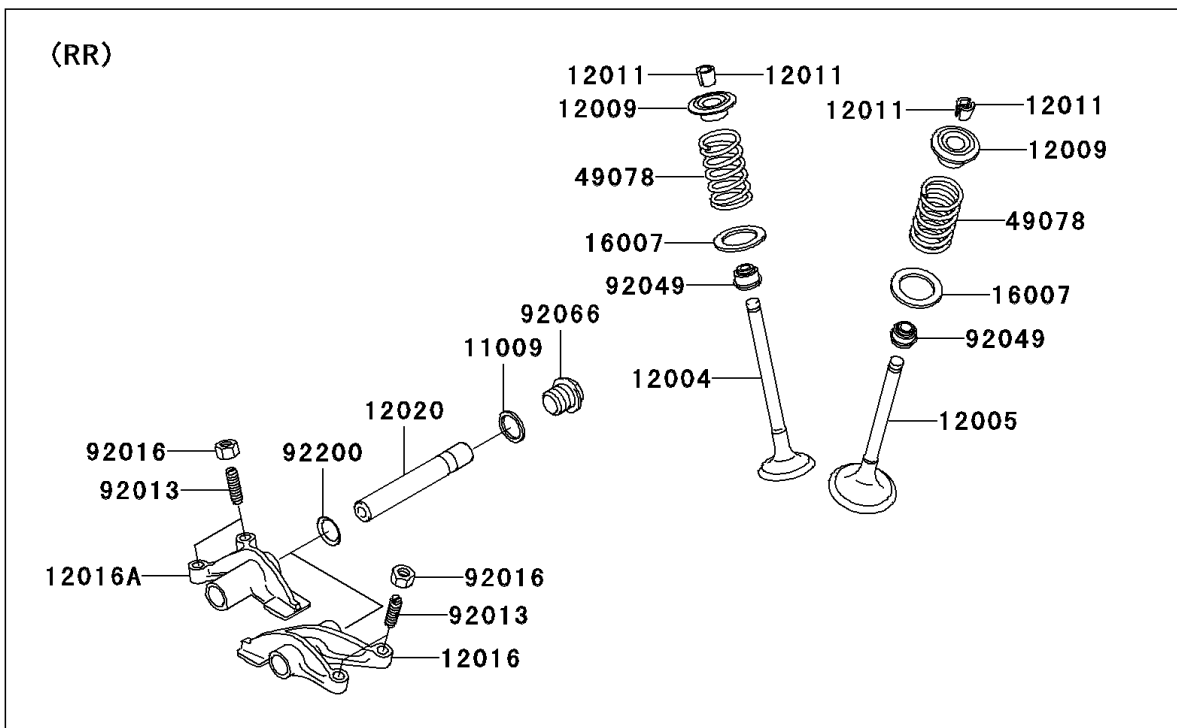

2008 Teryx® 750 4x4 LE PARTS DIAGRAM

Valve(s)

E1210

2008 Teryx® 750 4x4 LE PARTS LIST

Valve(s)

ITEM NAME	PART NUMBER	QUANTITY
GASKET,14X18X1.5 (Ref # 11009)	11009-1430	1
VALVE-INTAKE (Ref # 12004)	12004-0007	1
VALVE-EXHAUST (Ref # 12005)	12005-0047	1
RETAINER-VALVE SPRING (Ref # 12009)	12009-1056	1
COLLET (Ref # 12011)	12011-1051	1
ARM-ROCKER,EXHAUST (Ref # 12016)	12016-1128	1
ARM-ROCKER,INTAKE (Ref # 12016A)	12016-1129	1
SHAFT-ROCKER (Ref # 12020)	12020-0004	1
SEAT-SPRING,17.5X23.8X0.5 (Ref # 16007)	16007-1178	1
SPRING-ENGINE VALVE (Ref # 49078)	49078-0014	1
SCREW,6MM (Ref # 92013)	92013-009	1
NUT,6MM (Ref # 92016)	92016-061	1
SEAL-OIL,VSB58.558 (Ref # 92049)	92049-1218	1
PLUG,DRAIN (Ref # 92066)	92066-2196	1
WASHER,13X17X0.3 (Ref # 92200)	92200-1508	1