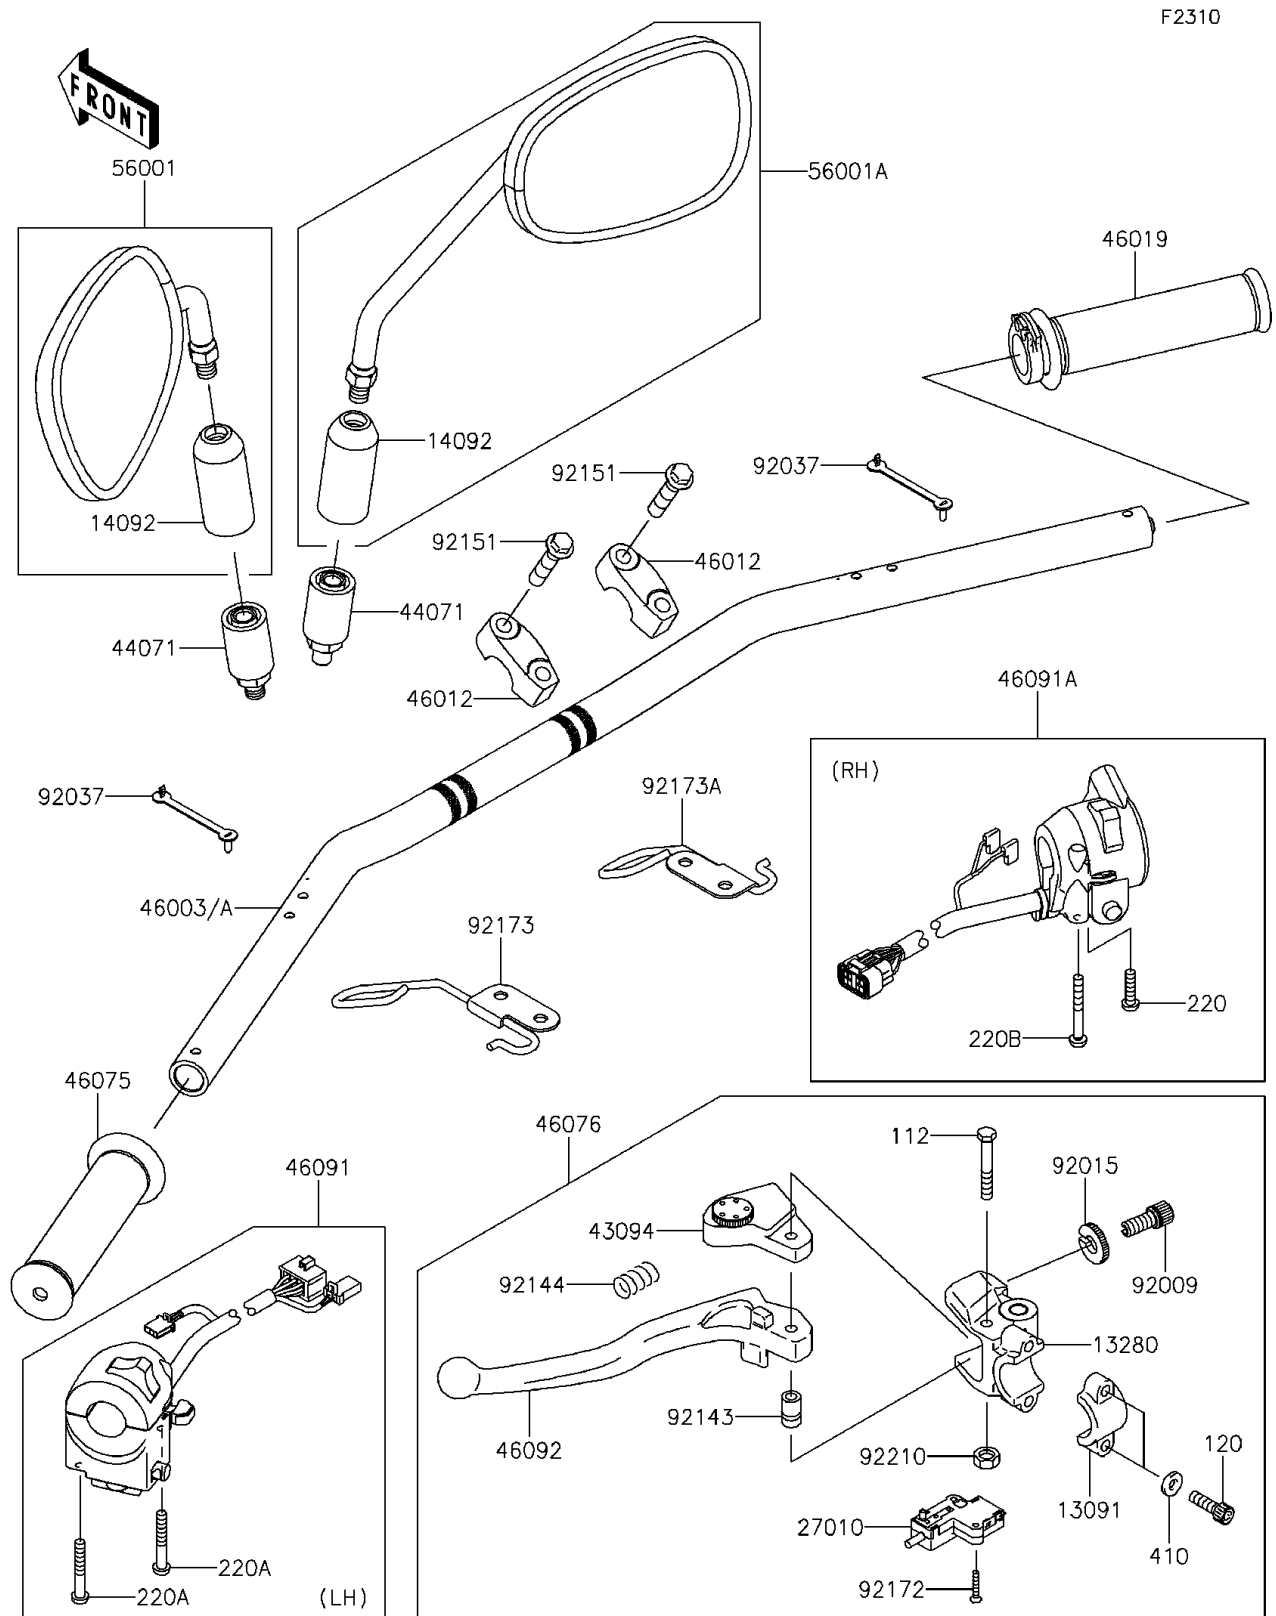

## 2016 W800 (European) PARTS DIAGRAM

Handlebar

## 2016 W800 (European) PARTS LIST

### Handlebar

ITEM NAME	PART NUMBER	QUANTITY
BOLT-UPSET,6X40 (Ref # 112)	112C0640	1
BOLT-SOCKET,6X20 (Ref # 120)	120CB0620	1
SCREW-PAN-CROS,5X20 (Ref # 220)	220AB0520	1
SCREW-PAN-CROS,5X35 (Ref # 220A)	220AB0535	1
SCREW-PAN-CROS,5X40 (Ref # 220B)	220AB0540	1
WASHER-PLAIN-SMALL,6MM (Ref # 410)	410AB0600	1
HOLDER,CLUTCH LEVER (Ref # 13091)	13091-1624	1
HOLDER,CLUTCH LEVER (Ref # 13280)	13280-0248	1
COVER (Ref # 14092)	14092-1067	1
SWITCH,CLUTCH,BLACK (Ref # 27010)	27010-1094	1
ADJUSTER,CLUTCH LEVER (Ref # 43094)	43094-1053	1
DAMPER-ASSY (Ref # 44071)	44071-0877	1
HANDLE,22.2MM (Ref # 46003)	46003-0573	1
HOLDER-HANDLE,UPP (Ref # 46012)	46012-1267	1
GRIP-ASSY,THROTTLE (Ref # 46019)	46019-1110	1
GRIP,LH (Ref # 46075)	46075-1175	1
LEVER-ASSY-GRIP,CLUTCH (Ref # 46076)	46076-0045	1
HOUSING-ASSY-CONTROL,LH (Ref # 46091)	46091-0221	1
HOUSING-ASSY-CONTROL,RH (Ref # 46091A)	46091-0228	1
LEVER-GRIP,CLUTCH (Ref # 46092)	46092-1162	1
MIRROR-ASSY,LH (Ref # 56001)	56001-0253	1
MIRROR-ASSY,RH (Ref # 56001A)	56001-0254	1
SCREW,CABLE ADJUST,8MM,BLACK (Ref # 92009)	92009-1134	1
NUT,CABLE ADJUST LOCK,8MM,BLK (Ref # 92015)	92015-1197	1
CLAMP,SPEED,L=58 (Ref # 92037)	92037-1163	1
COLLAR (Ref # 92143)	92143-1379	1
SPRING (Ref # 92144)	92144-1467	1
BOLT,FLANGED,8X35 (Ref # 92151)	92151-1402	1
SCREW,3X16 (Ref # 92172)	92172-0183	1

## 2016 W800 (European) PARTS LIST

Handlebar

ITEM NAME	PART NUMBER	QUANTITY
CLAMP,HOUSING,LH (Ref # 92173)	92173-0282	1
CLAMP,HOUSING,RH (Ref # 92173A)	92173-0283	1
NUT,LOCK,6MM (Ref # 92210)	92210-0006	1