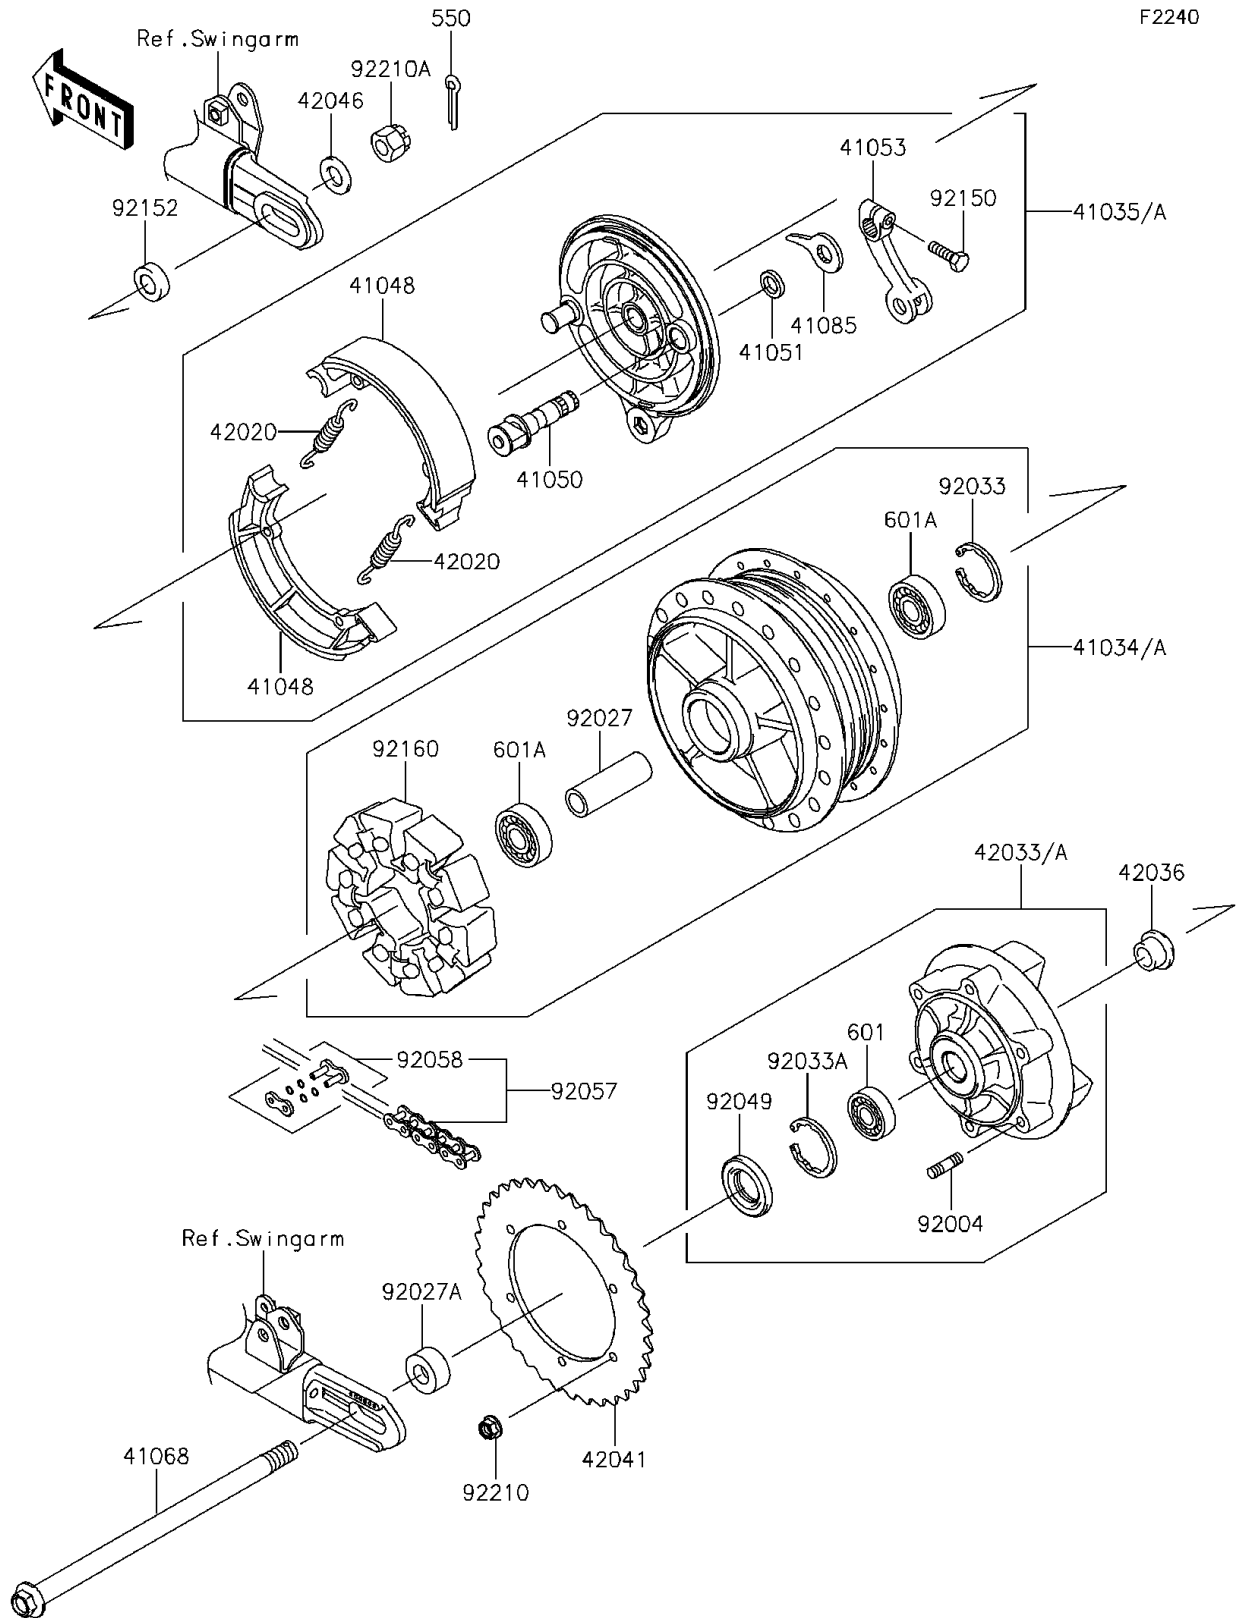

## 2016 W800 (European) PARTS DIAGRAM

Rear Hub

## 2016 W800 (European) PARTS LIST

Rear Hub

ITEM NAME	PART NUMBER	QUANTITY
PIN-COTTER,4.0X40 (Ref # 550)	550AA4040	1
BEARING-BALL,#6205G (Ref # 601)	601B6205G	1
BEARING-BALL,#6303UG (Ref # 601A)	601B6303UG	1
DRUM-ASSY,REAR BRAKE,SILVER (Ref # 41034A)	41034-0070-458	1
PANEL-ASSY-BRAKE,RR (Ref # 41035)	41035-0087	1
SHOE-BRAKE (Ref # 41048)	41048-1130	1
CAM-BRAKE (Ref # 41050)	41050-1065	1
SEAL,BRAKE CAM (Ref # 41051)	41051-003	1
LEVER-BRAKE CAM (Ref # 41053)	41053-1093	1
AXLE,RR,16X267 (Ref # 41068)	41068-0088	1
INDICATOR (Ref # 41085)	41085-1060	1
SPRING,BRAKE SHOE (Ref # 42020)	42020-004	1
COUPLING-ASSY,RR HUB (Ref # 42033A)	42033-0052	1
SLEEVE,RR AXLE,L=22 (Ref # 42036)	42036-1233	1
SPROCKET-HUB,37T (Ref # 42041)	42041-0093	1
WASHER,17.3X32X3.2 (Ref # 42046)	42046-009	1
STUD,10X19 (Ref # 92004)	92004-0028	1
COLLAR,L=104 (Ref # 92027)	92027-1714	1
COLLAR,RR HUB (Ref # 92027A)	92027-1784	1
RING-SNAP,47MM (Ref # 92033)	92033-1042	1
RING-SNAP,52MM (Ref # 92033A)	92033-1043	1
SEAL-OIL (Ref # 92049)	92049-1287	1
CHAIN,DRIVE,EK520MVXLX104L (Ref # 92057)	92057-0213	1
JOINT-CHAIN,DRIVE (Ref # 92058)	92058-0021	1
BOLT,8X27 (Ref # 92150)	92150-1797	1
COLLAR,17.2X30X9.5 (Ref # 92152)	92152-0916	1
DAMPER,SHOCK,RR HUB (Ref # 92160)	92160-1524	1
NUT,LOCK,FLANGED,10MM (Ref # 92210)	92210-0276	1
NUT,CASTLE,16MM (Ref # 92210A)	92210-1171	1