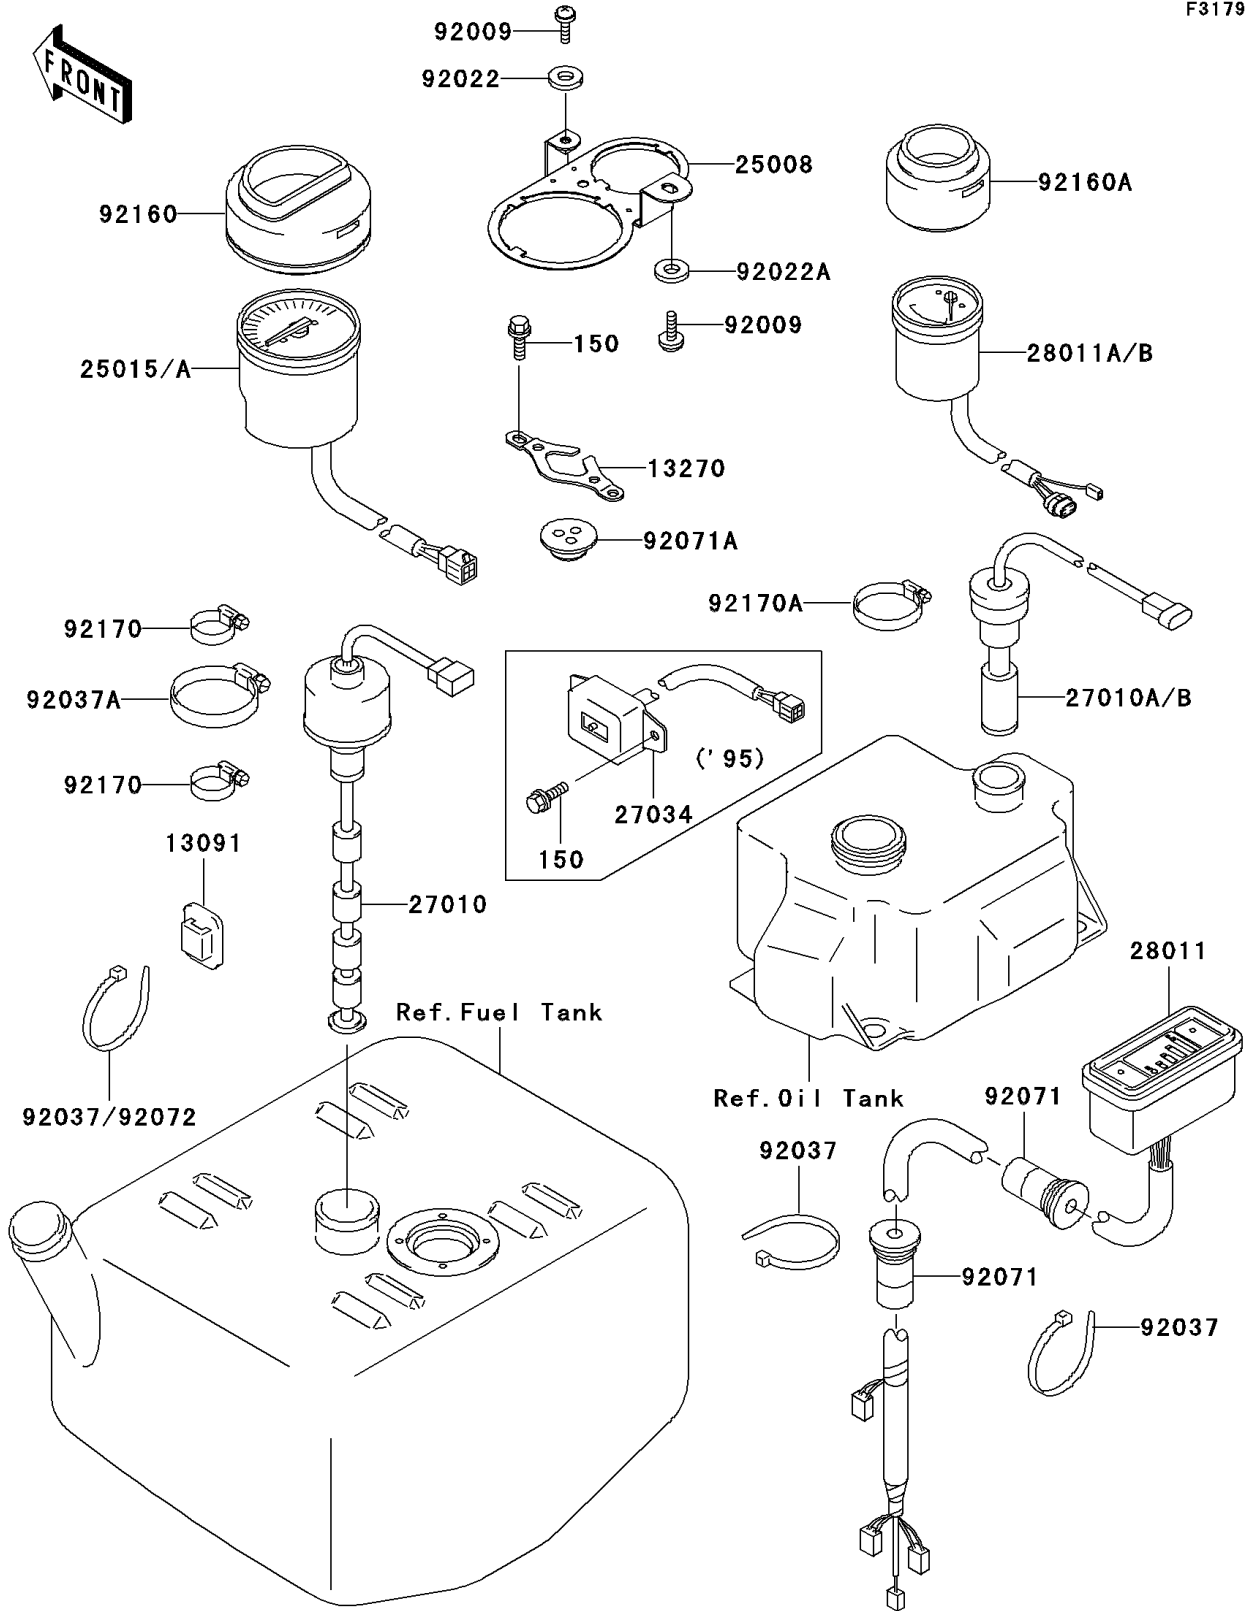

1995 STS PARTS DIAGRAM

Meters

F3179

1995 STS PARTS LIST

Meters

ITEM NAME	PART NUMBER	QUANTITY
BOLT-WS,6X14 (Ref # 150)	150R0614	4
HOLDER,BAND (Ref # 13091)	13091-3764	6
PLATE,GROMMET (Ref # 13270)	13270-3737	1
BRACKET-METER,TACHO&TRIM (Ref # 25008)	25008-3707	1
TACHOMETER,X1000R/MIN (Ref # 25015A)	25015-3703	1
SWITCH,FUEL LEVEL (Ref # 27010)	27010-3727	1
SWITCH,OIL LEVEL (Ref # 27010A)	27010-3729	1
RELAY (Ref # 27034)	27034-3706	1
METER,FUEL (Ref # 28011)	28011-3702	1
METER,TRIM (Ref # 28011A)	28011-3706	1
SCREW,6X18 (Ref # 92009)	92009-3805	2
WASHER,6.5X16X1 (Ref # 92022)	92022-1143	1
WASHER,6.5X20X1.5 (Ref # 92022A)	92022-3710	1
CLAMP (Ref # 92037)	92037-1173	4
CLAMP (Ref # 92037A)	92037-3009	1
GROMMET (Ref # 92071)	92071-3795	2
GROMMET (Ref # 92071A)	92071-3797	1
BAND (Ref # 92072)	92072-3778	5
DAMPER,TACHOMETER (Ref # 92160)	92160-3829	1
DAMPER,TRIM METER (Ref # 92160A)	92160-3830	1
CLAMP (Ref # 92170)	92170-3718	2
CLAMP (Ref # 92170A)	92170-3734	1