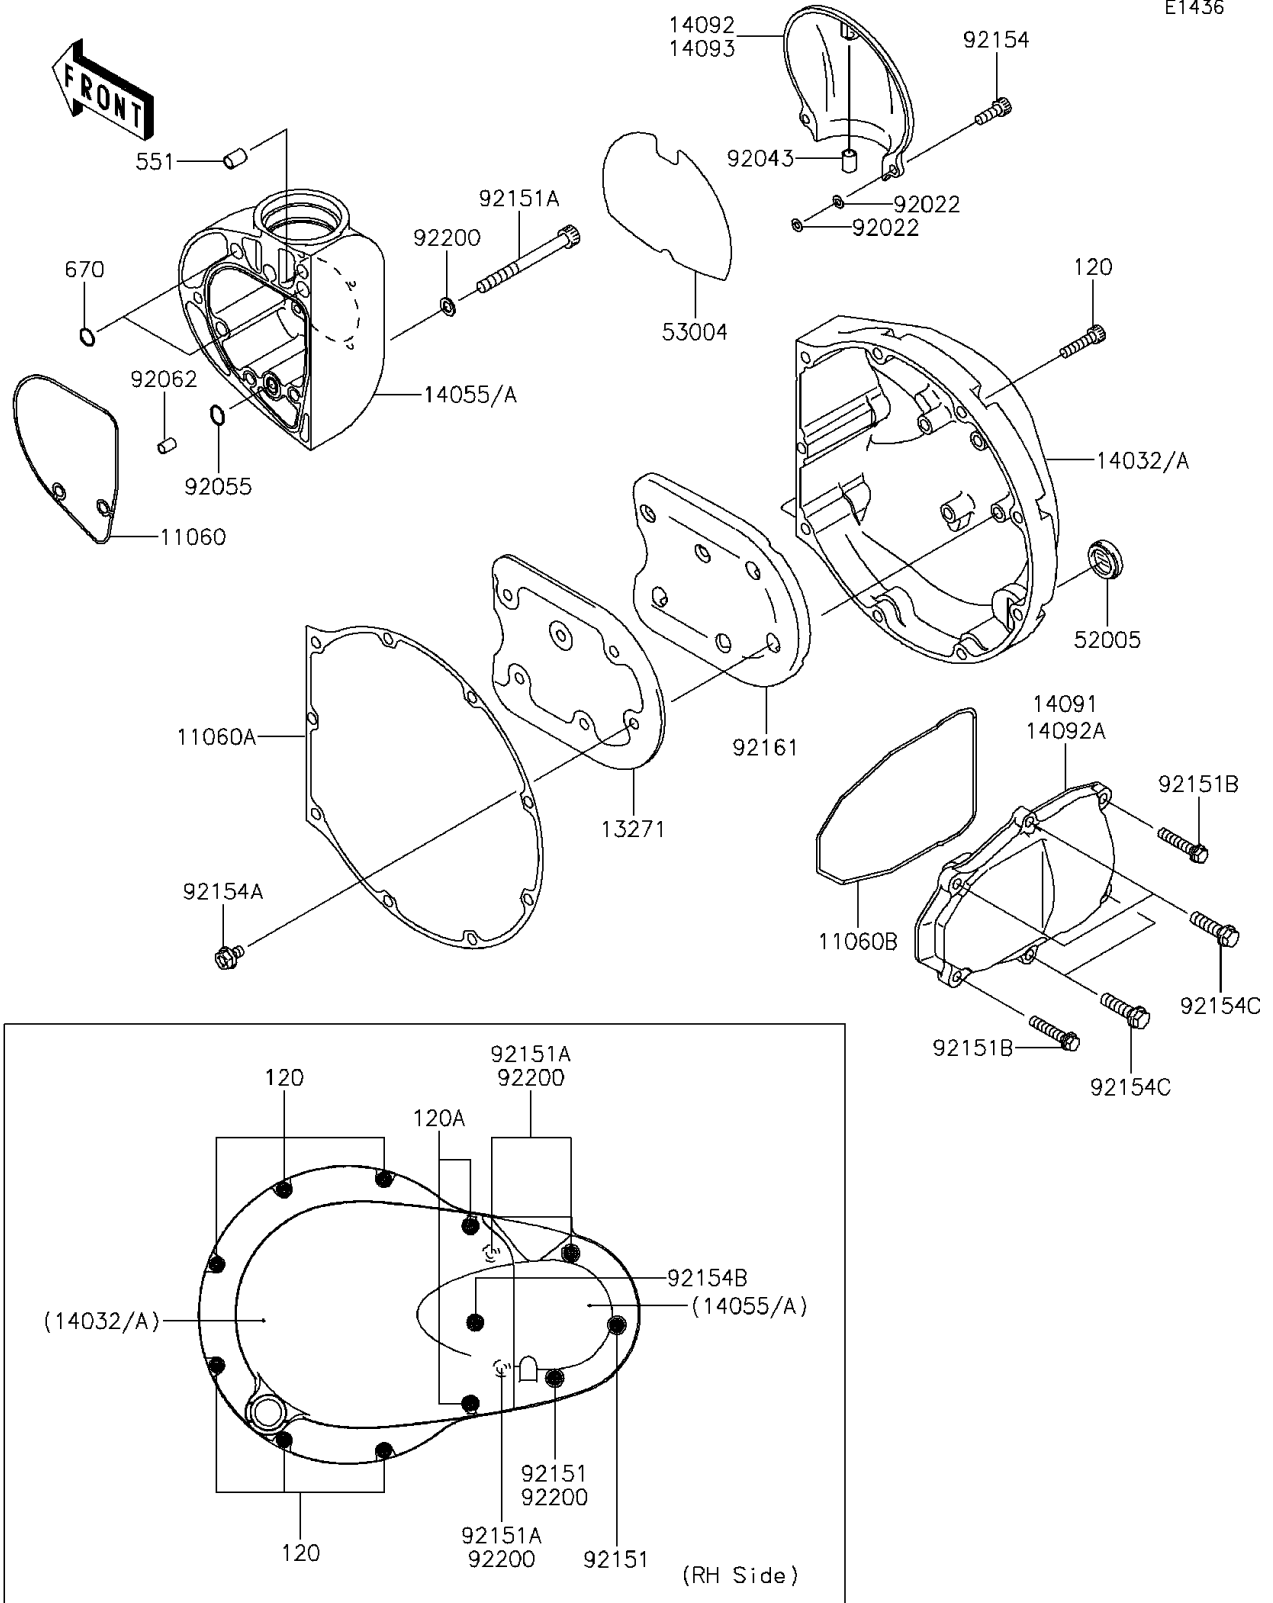

2015 W800 (European) PARTS DIAGRAM

Right Engine Cover(s)

E1436

2015 W800 (European) PARTS LIST

Right Engine Cover(s)

ITEM NAME	PART NUMBER	QUANTITY
BOLT-SOCKET,6X25 (Ref # 120)	120CC0625	1
BOLT-SOCKET,6X50 (Ref # 120A)	120CC0650	1
PIN-DOWEL,8X20 (Ref # 551)	551A0820	1
O RING,7MM (Ref # 670)	670D1507	1
GASKET,GEAR CASE (Ref # 11060)	11060-1890	1
GASKET,CLUTCH COVER (Ref # 11060A)	11060-1891	1
GASKET,KICK COVER (Ref # 11060B)	11060-1896	1
PLATE,SOUND ARRESTER (Ref # 13271)	13271-1215	1
COVER-CLUTCH (Ref # 14032)	14032-0150	1
CASE-GEAR (Ref # 14055)	14055-0049	1
COVER,KICK (Ref # 14092A)	14092-0241	1
COVER,BEVEL GEAR (Ref # 14093)	14093-0253	1
GAUGE,OIL LEVEL (Ref # 52005)	52005-1009	1
MAT,BEVEL COVER (Ref # 53004)	53004-1124	1
WASHER,5.2X10X1.5 (Ref # 92022)	92022-1023	1
PIN,6X12 (Ref # 92043)	92043-1606	1
RING-O,12.3X1.9 (Ref # 92055)	92055-1594	1
NOZZLE,6X8,BLACK (Ref # 92062)	92062-1079	1
BOLT,SOCKET,6X55 (Ref # 92151)	92151-1496	1
BOLT,SOCKET,6X60 (Ref # 92151A)	92151-1497	1
BOLT,6X30 (Ref # 92151B)	92151-1873	1
BOLT,SOCKET,5X14 (Ref # 92154)	92154-0491	1
BOLT,FLANGED,6X10 (Ref # 92154A)	92154-0492	1
BOLT,SOCKET,6X70 (Ref # 92154B)	92154-0493	1
BOLT,FLANGED,6X22 (Ref # 92154C)	92154-0794	1
DAMPER (Ref # 92161)	92161-0953	1
WASHER,6.8X11.5X1.0 (Ref # 92200)	92200-1461	1