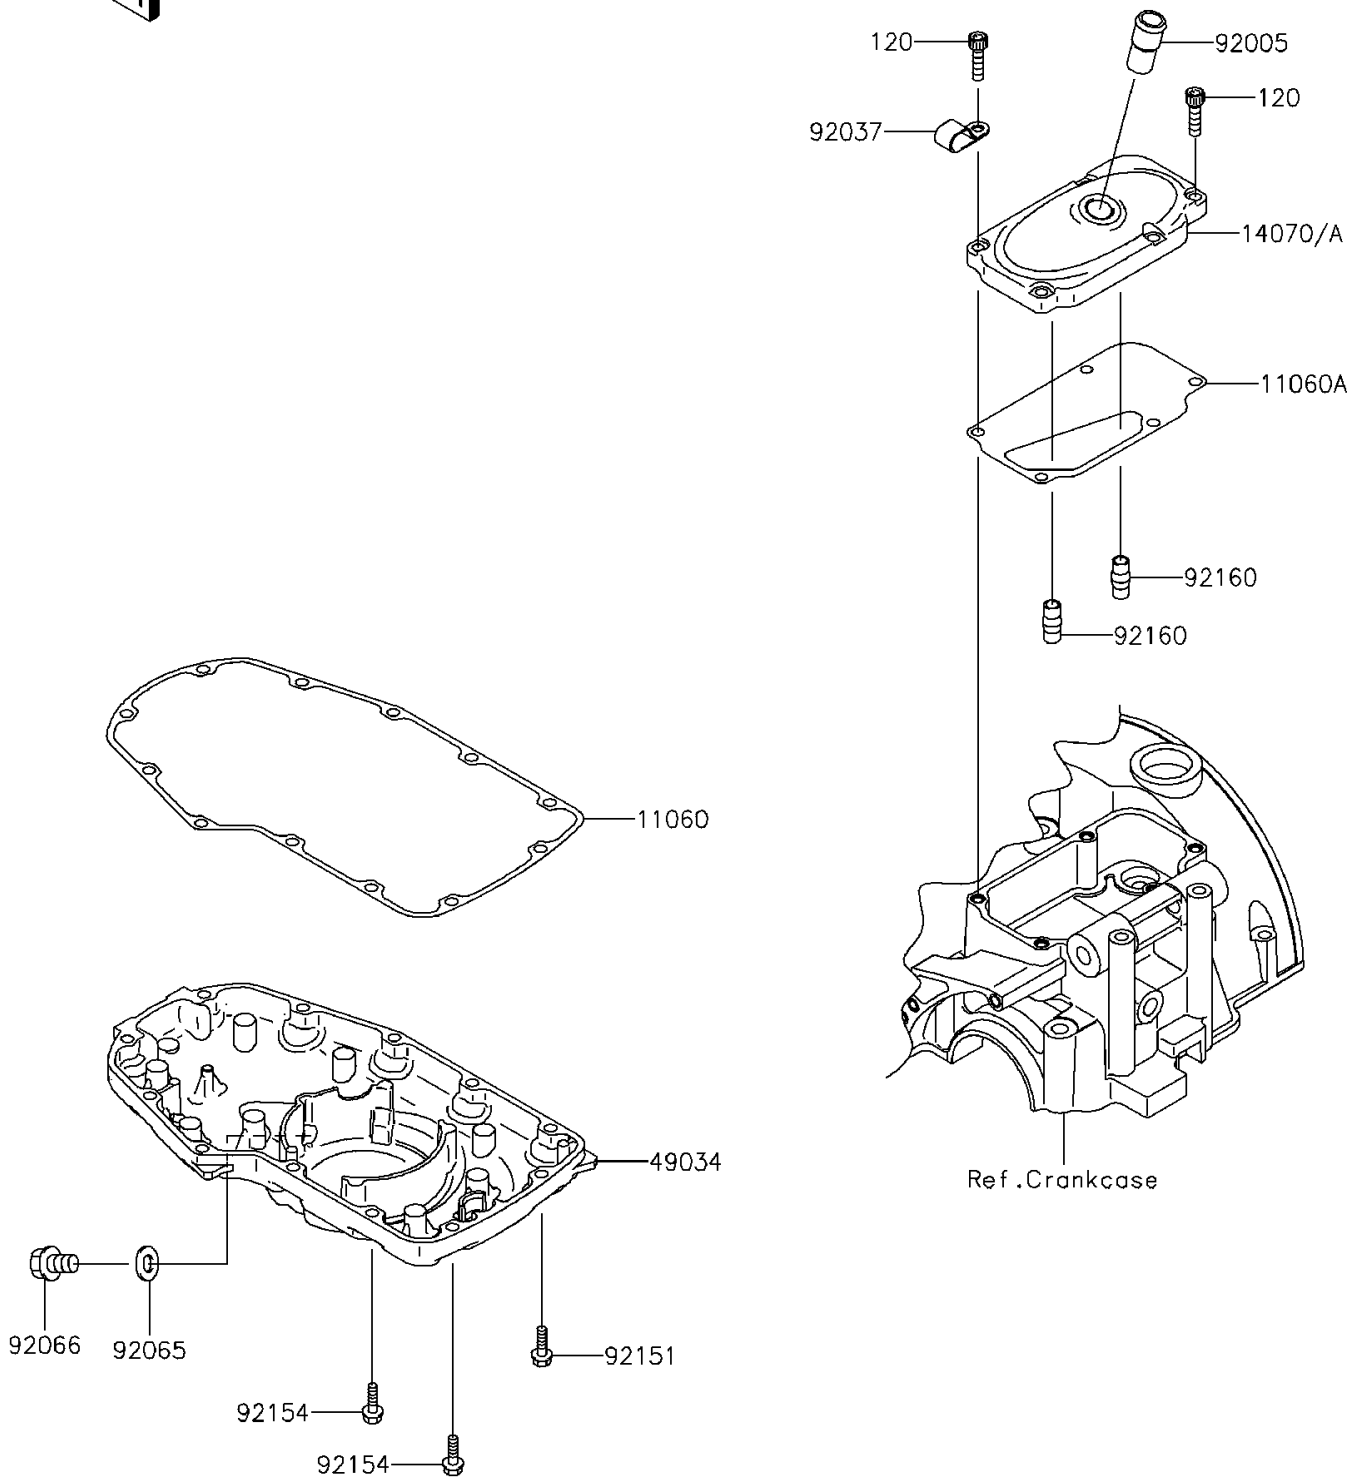

## 2016 W800 (European) PARTS DIAGRAM

Breather Cover/Oil Pan

E1432

## 2016 W800 (European) PARTS LIST

Breather Cover/Oil Pan

ITEM NAME	PART NUMBER	QUANTITY
BOLT-SOCKET,6X22 (Ref # 120)	120CC0622	1
GASKET,OIL PAN (Ref # 11060)	11060-1895	1
GASKET,BREATHER BODY COVER (Ref # 11060A)	11060-1930	1
BODY-BREATHER (Ref # 14070A)	14070-0057	1
PAN-OIL (Ref # 49034)	49034-0041	1
FITTING,BREATHER (Ref # 92005)	92005-1238	1
CLAMP (Ref # 92037)	92037-1608	1
GASKET,12X22X2 (Ref # 92065)	92065-097	1
PLUG,12X15 (Ref # 92066)	92066-0079	1
BOLT,FLANGED-SMALL,6X25 (Ref # 92151)	92151-1930	1
BOLT,FLANGED,6X25 (Ref # 92154)	92154-0490	1
DAMPER,BREATHER BODY (Ref # 92160)	92160-1987	1