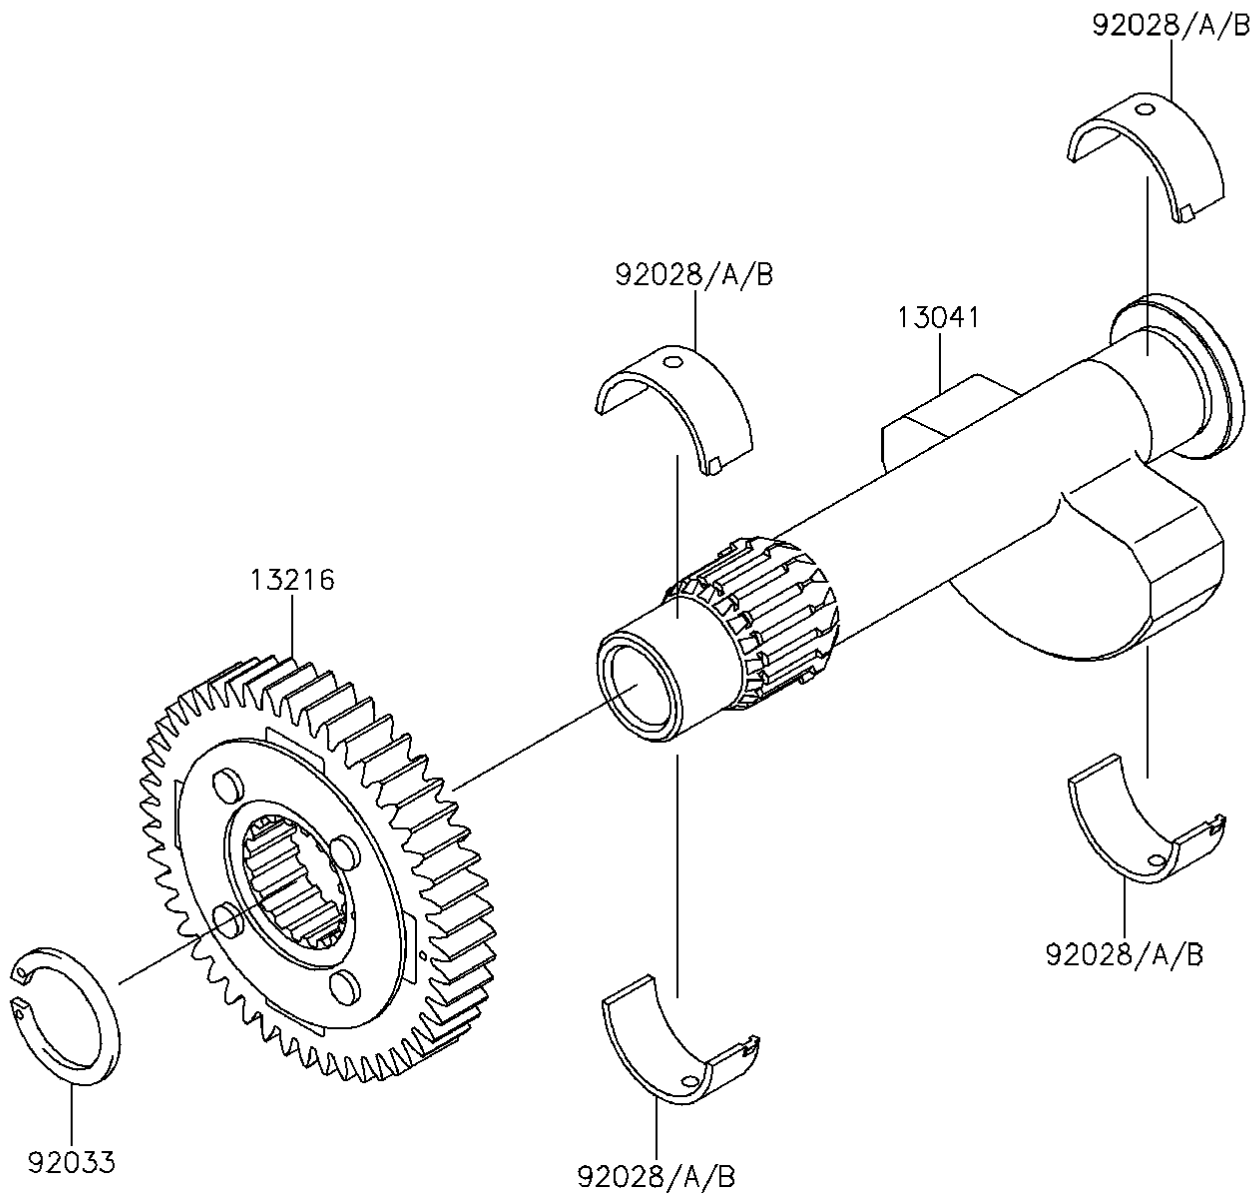

2016 W800 (European) PARTS DIAGRAM

Balancer

E1323

2016 W800 (European) PARTS LIST

Balancer

ITEM NAME	PART NUMBER	QUANTITY
BALANCER (Ref # 13041)	13041-1124	1
GEAR-COMP,BALANCER (Ref # 13216)	13216-1179	1
BUSHING,BALANCER SHAFT,BLUE (Ref # 92028)	92028-1909	1
BUSHING,BALANCER SHAFT,BLACK (Ref # 92028A)	92028-1910	1
BUSHING,BALANCER SHAFT,BROWN (Ref # 92028B)	92028-1911	1
RING-SNAP (Ref # 92033)	92033-1302	1