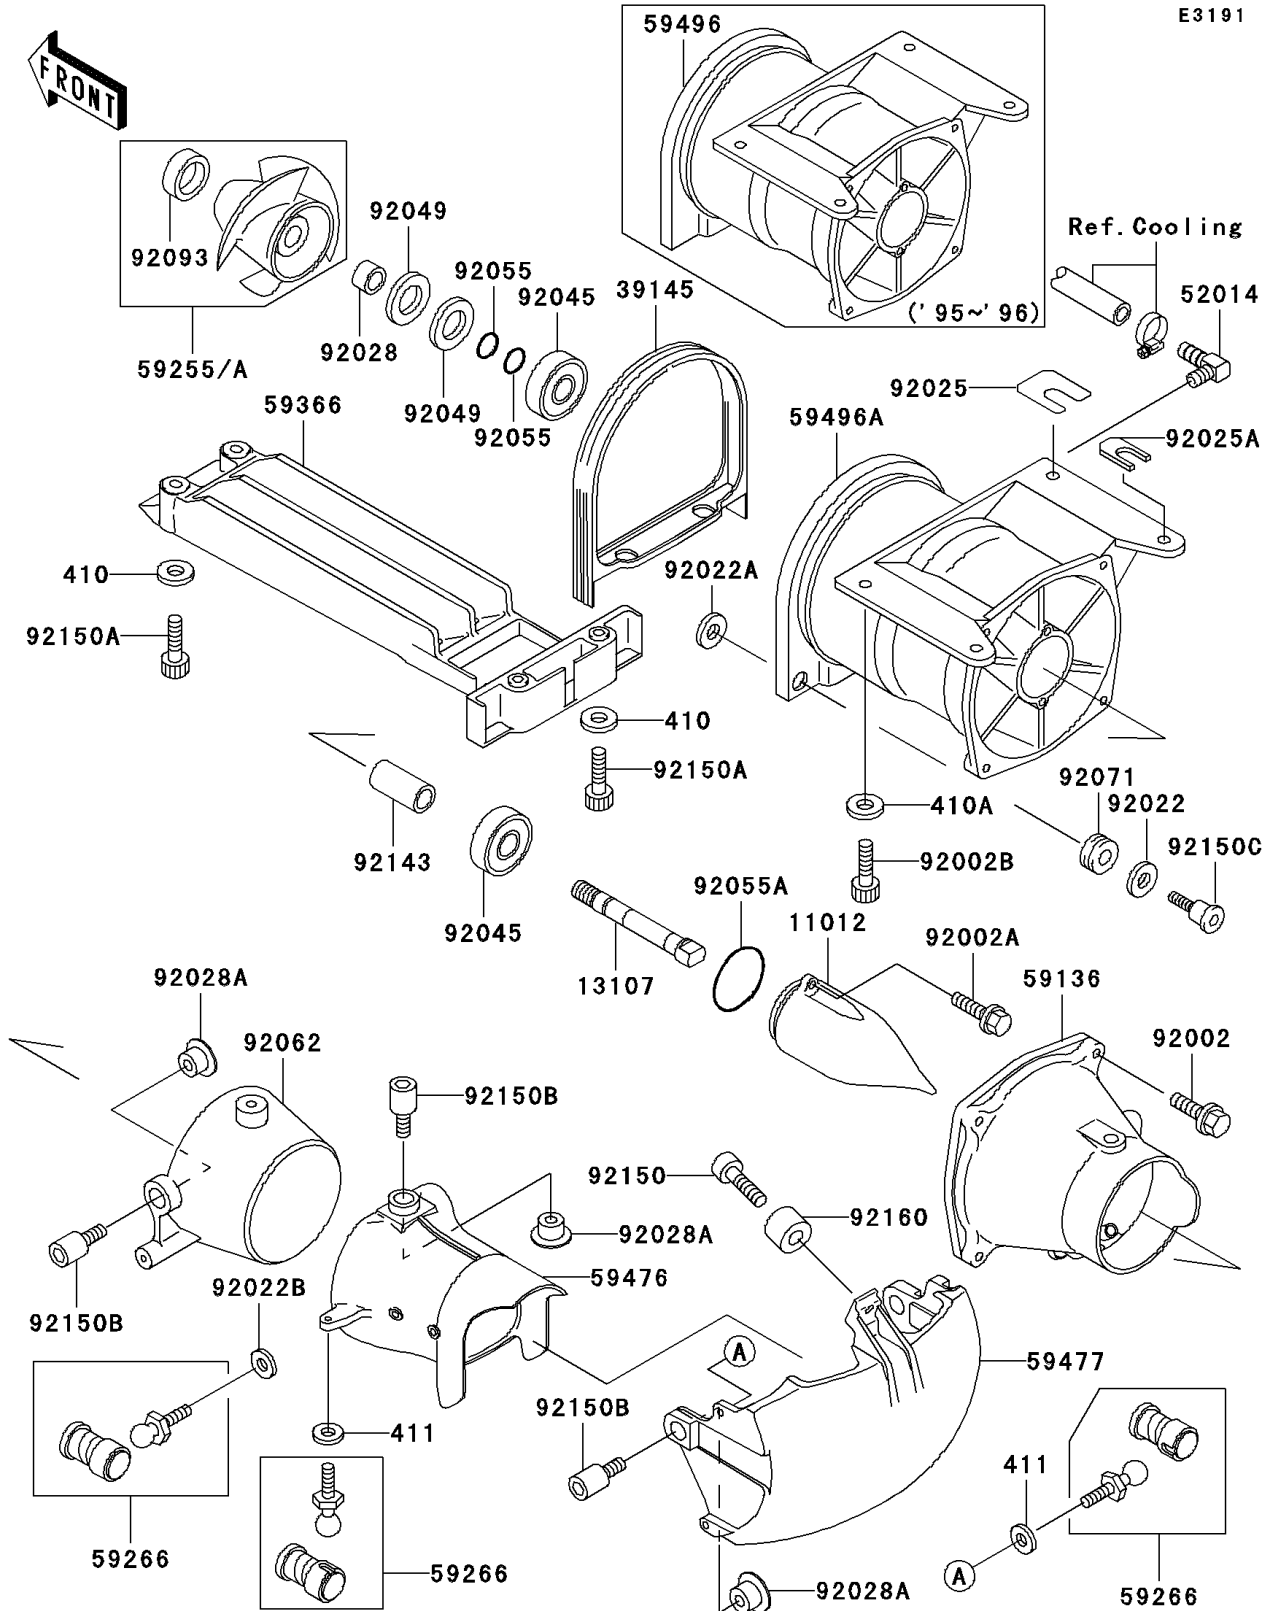

# 1995 STS PARTS DIAGRAM

Jet Pump

## Jet Pump

ITEM NAME	PART NUMBER	QUANTITY
WASHER-PLAIN-SMALL,6MM (Ref # 410)	410S0600	4
WASHER-PLAIN-SMALL,8MM (Ref # 410A)	410S0800	4
WASHER-PLAIN,6MM (Ref # 411)	411S0600	2
CAP,JET PUMP (Ref # 11012)	11012-3712	1
SHAFT,JET PUMP (Ref # 13107)	13107-3721	1
TRIM-SEAL (Ref # 39145)	39145-3732	1
ELBOW (Ref # 52014)	52014-3708	1
NOZZLE-PUMP (Ref # 59136)	59136-3722	1
IMPELLER-COMP (Ref # 59255)	59255-3705	1
JOINT-BALL (Ref # 59266)	59266-3707	3
GRATE (Ref # 59366)	59366-3710	1
NOZZLE-STRG (Ref # 59476)	59476-3727	1
BUCKET-REVERSE (Ref # 59477)	59477-3704	1
VANE-GUIDE (Ref # 59496)	59496-3703	1
BOLT,6X30 (Ref # 92002)	92002-3726	4
BOLT,6X16 (Ref # 92002A)	92002-3728	2
BOLT,SOCKET,8X20 (Ref # 92002B)	92002-3771	4
WASHER (Ref # 92022B)	92022-567	1
SHIM,T=0.5MM (Ref # 92025)	92025-3702	2
SHIM,T=1.5MM (Ref # 92025A)	92025-3708	2
BUSHING,17X25X15 (Ref # 92028)	92028-3717	1
BUSHING (Ref # 92028A)	92028-3740	6
BEARING-BALL,#63032RD (Ref # 92045)	92045-3706	2
SEAL-OIL,TBY25X47X6 (Ref # 92049)	92049-3714	2
RING-O,13X1.9 (Ref # 92055)	92055-1021	2
RING-O (Ref # 92055A)	92055-3706	1
NOZZLE (Ref # 92062)	92062-3717	1
SEAL,JET PUMP (Ref # 92093)	92093-3739	1
COLLAR,17.4X25.4X53 (Ref # 92143)	92143-3708	1

# 1995 STS PARTS LIST

## Jet Pump

ITEM NAME	PART NUMBER	QUANTITY
BOLT,SOCKET,6X10 (Ref # 92150)	92150-3759	1
BOLT,SOCKET,6X18 (Ref # 92150A)	92150-3795	4
BOLT (Ref # 92150B)	92150-3808	6
DAMPER (Ref # 92160)	92160-3738	1