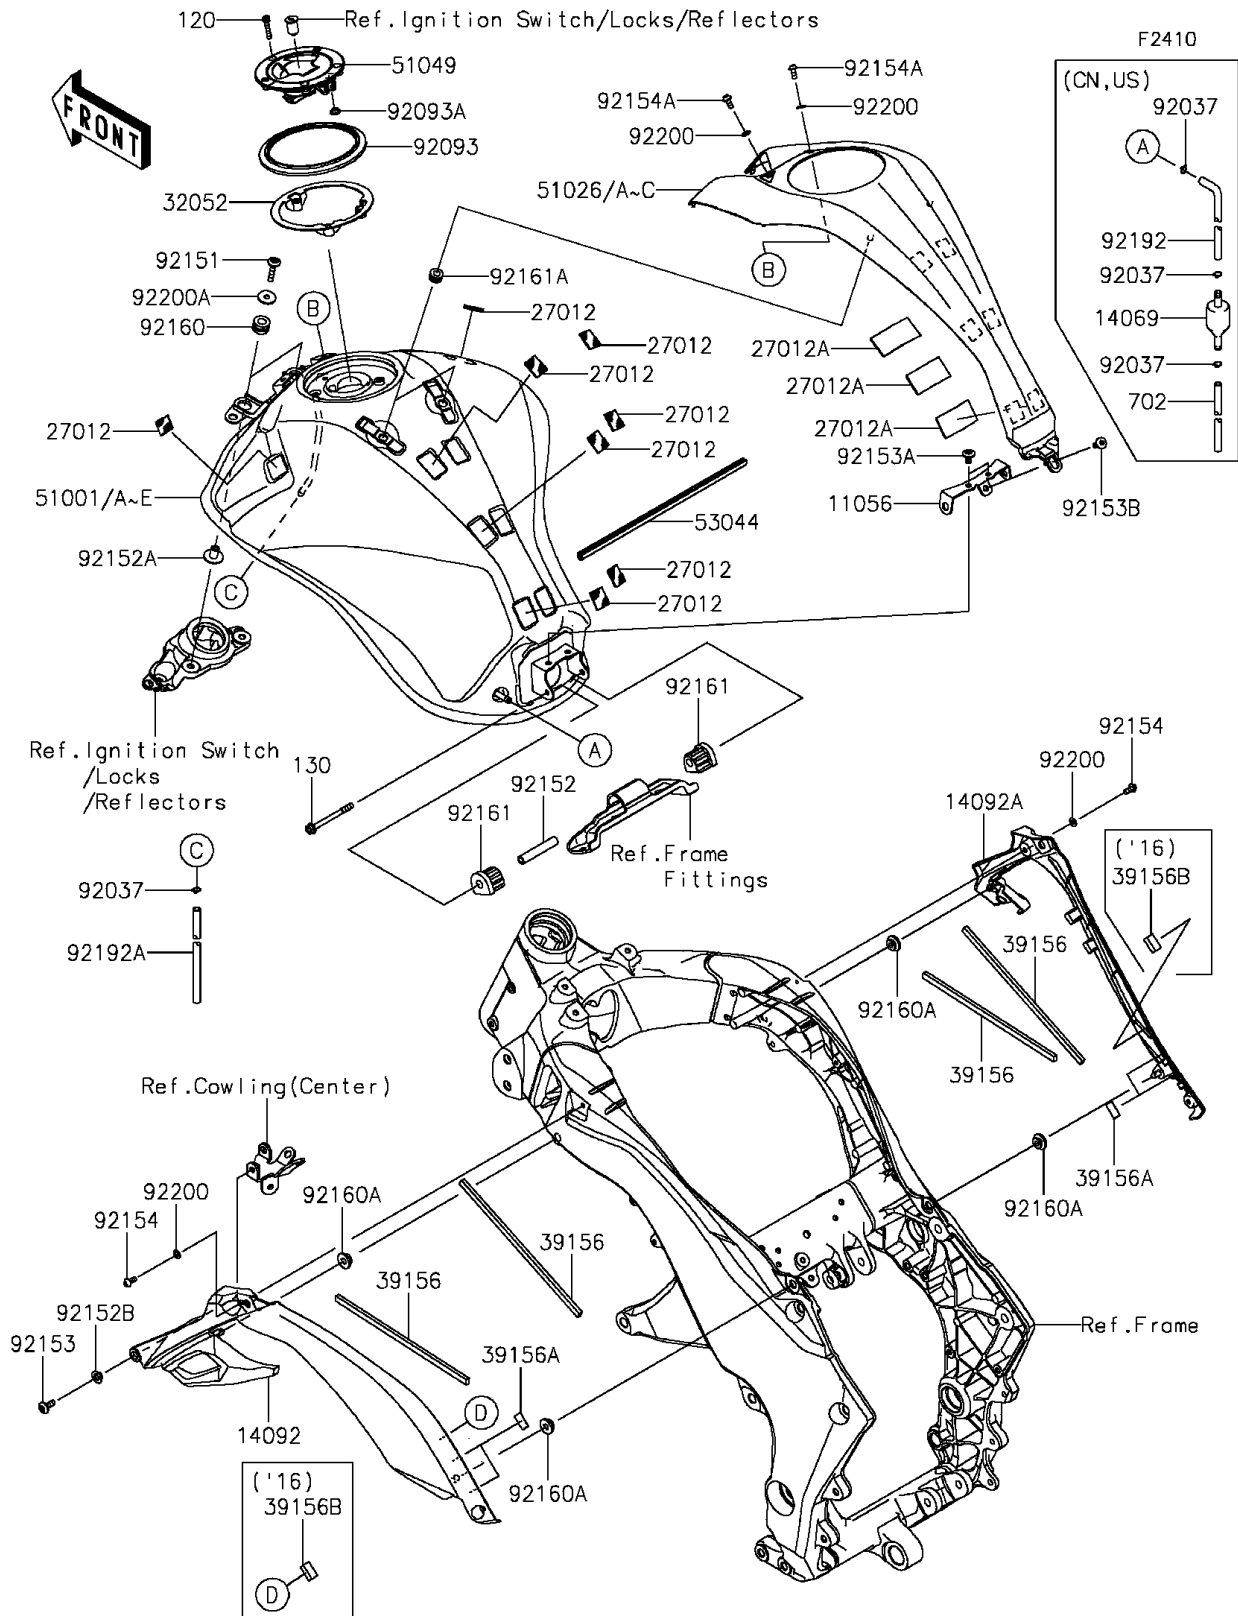

2016 Z1000 ABS

PARTS DIAGRAM

Fuel Tank

2016 Z1000 ABS

PARTS LIST

Fuel Tank

ITEM NAME

PART NUMBER

QUANTITY
