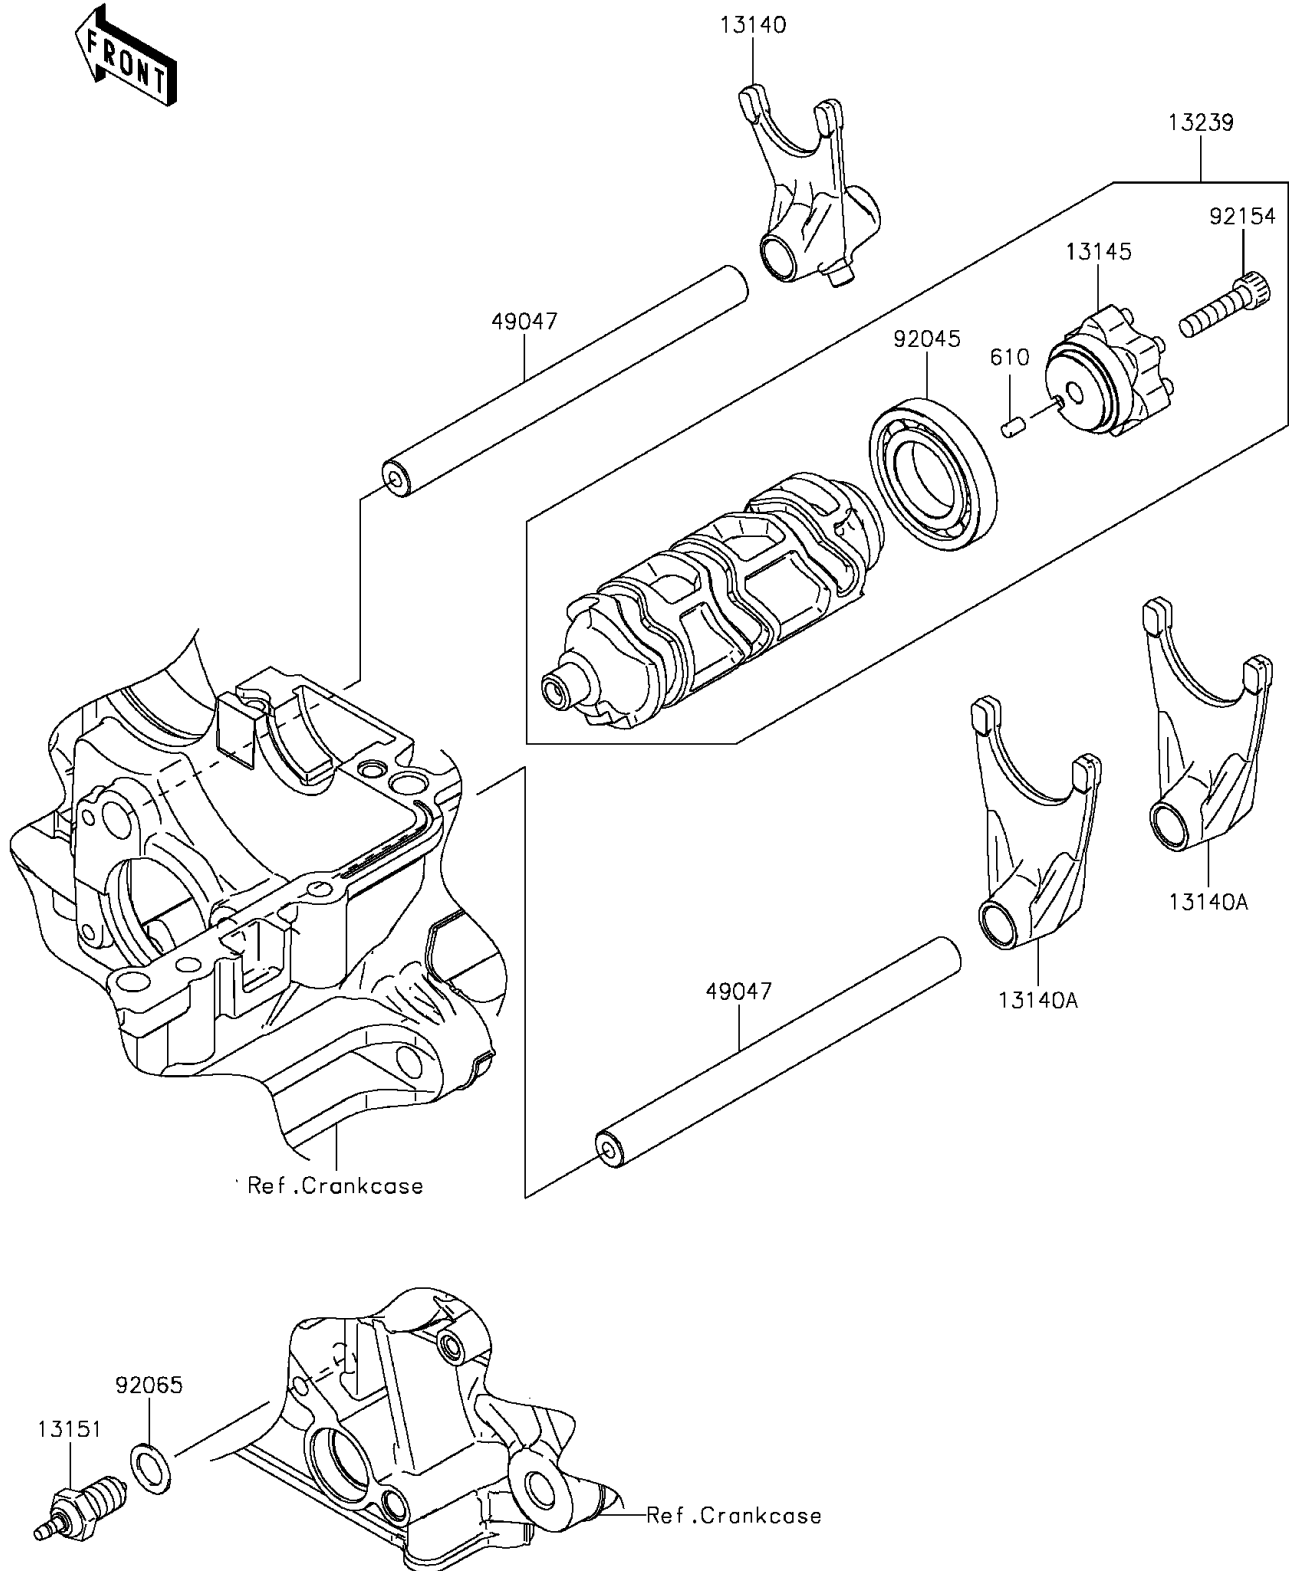

2016 Z1000 ABS

PARTS DIAGRAM

Gear Change Drum/Shift Fork(s)

E1362

2016 Z1000 ABS

PARTS LIST

Gear Change Drum/Shift Fork(s)

ITEM NAME

PART NUMBER

QUANTITY
