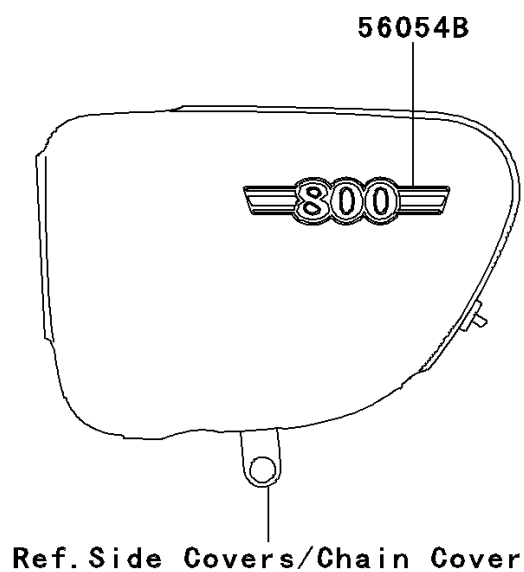

2013 W800 (European) PARTS DIAGRAM

Decals(Ebony)(ADF)

F2861

2013 W800 (European) PARTS LIST

Decals(Ebony)(ADF)

ITEM NAME	PART NUMBER	QUANTITY
MARK,TANK,LH,W (Ref # 56054)	56054-0691	1
MARK,TANK,RH,W (Ref # 56054A)	56054-0692	1
MARK,SIDE COVER,800 (Ref # 56054B)	56054-1144	2