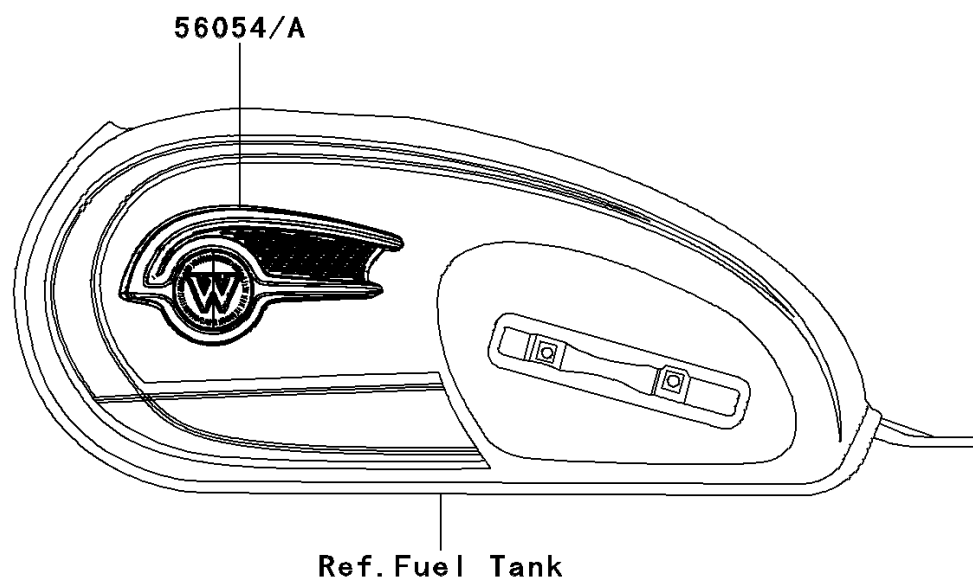

2013 W800 (European) PARTS DIAGRAM

Decals(Ebony)(ADF)

F2861

2013 W800 (European) PARTS LIST

Decals(Ebony)(ADF)

ITEM NAME	PART NUMBER	QUANTITY
MARK,TANK,LH,W (Ref # 56054)	56054-0691	1
MARK,TANK,RH,W (Ref # 56054A)	56054-0692	1
MARK,SIDE COVER,800 (Ref # 56054B)	56054-1144	2