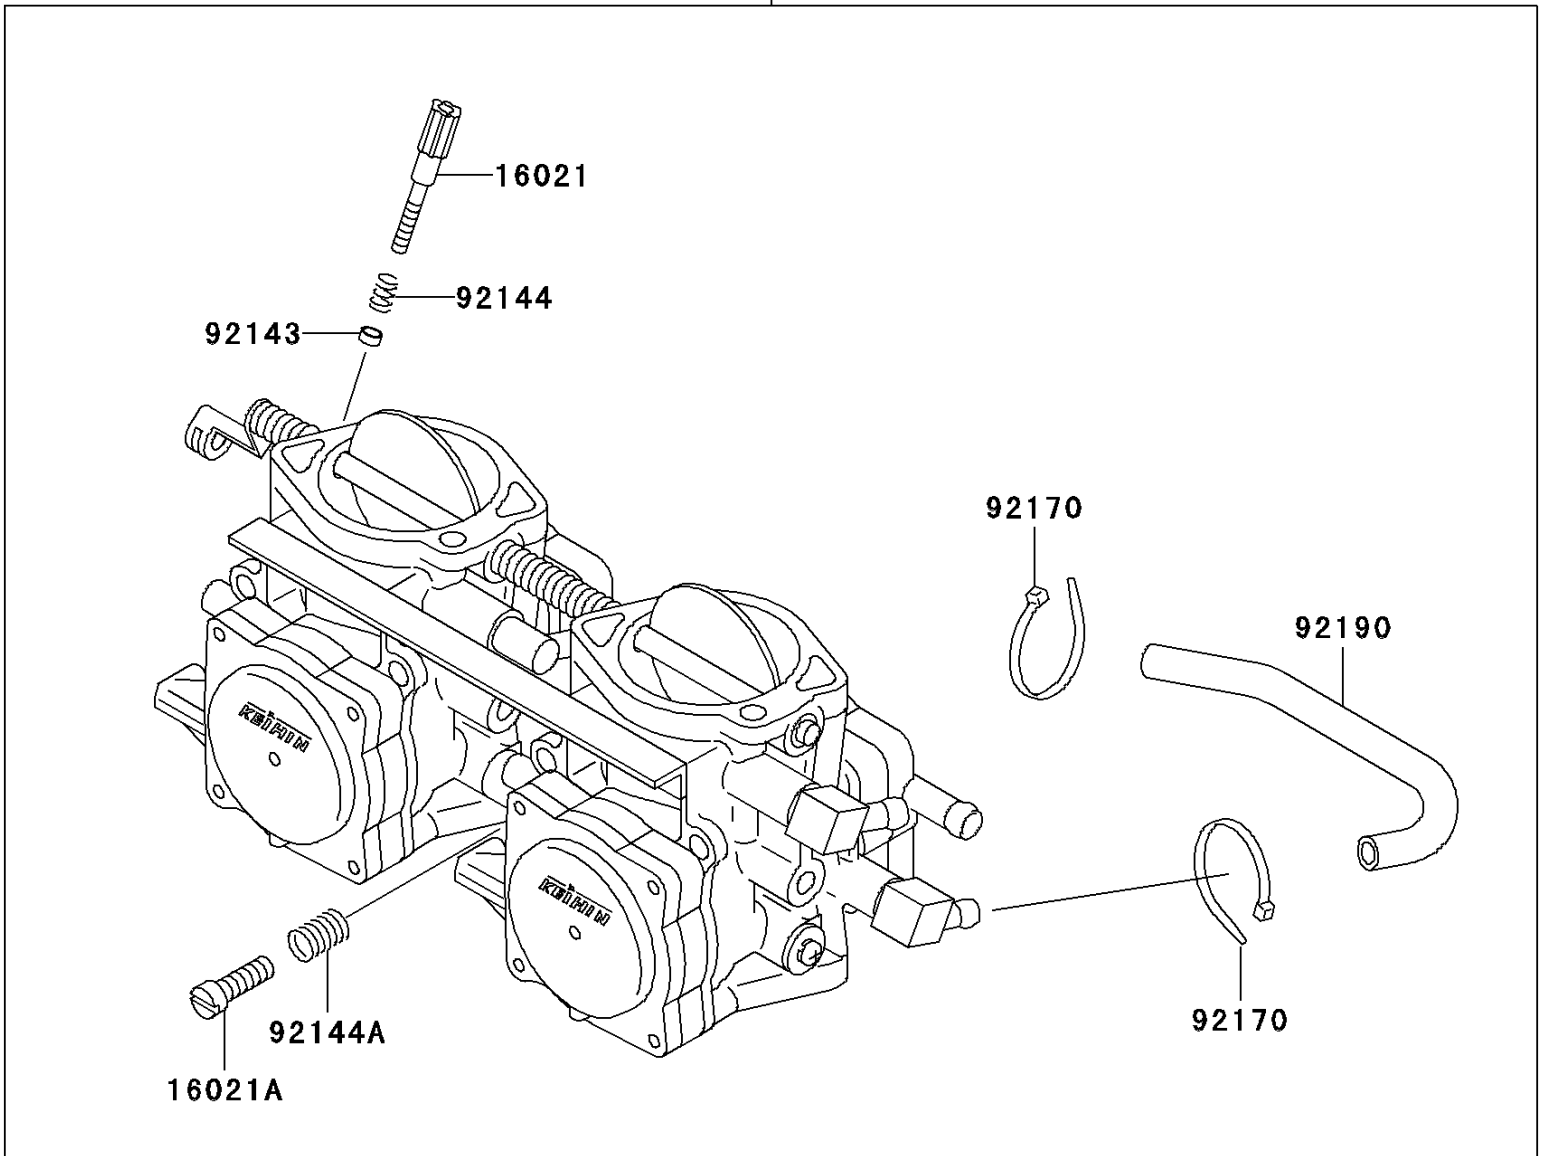

1995 STS PARTS DIAGRAM

Carburetor

E1611

15003/A

1995 STS PARTS LIST

Carburetor

| ITEM NAME | PART NUMBER | QUANTITY |
|---|-------------|----------|
| CARBURETOR-ASSY (Ref # 15003) | 15003-3708 | 1 |
| SCREW-THROTTLE STOP (Ref # 16021) | 16021-3702 | 1 |
| SCREW-THROTTLE STOP (Ref # 16021A) | 16021-3704 | 1 |
| COLLAR,THROTTLE STOP SCREW (Ref # 92143) | 92143-3709 | 1 |
| SPRING,THROTTLE STOP SCREW (Ref # 92144) | 92144-3706 | 1 |
| SPRING,THROTTLE STOP SCREW (Ref # 92144A) | 92144-3745 | 1 |
| CLAMP,TUBE (Ref # 92170) | 92170-3740 | 2 |
| TUBE,5.3X10.5X180 (Ref # 92190) | 92190-3910 | 1 |