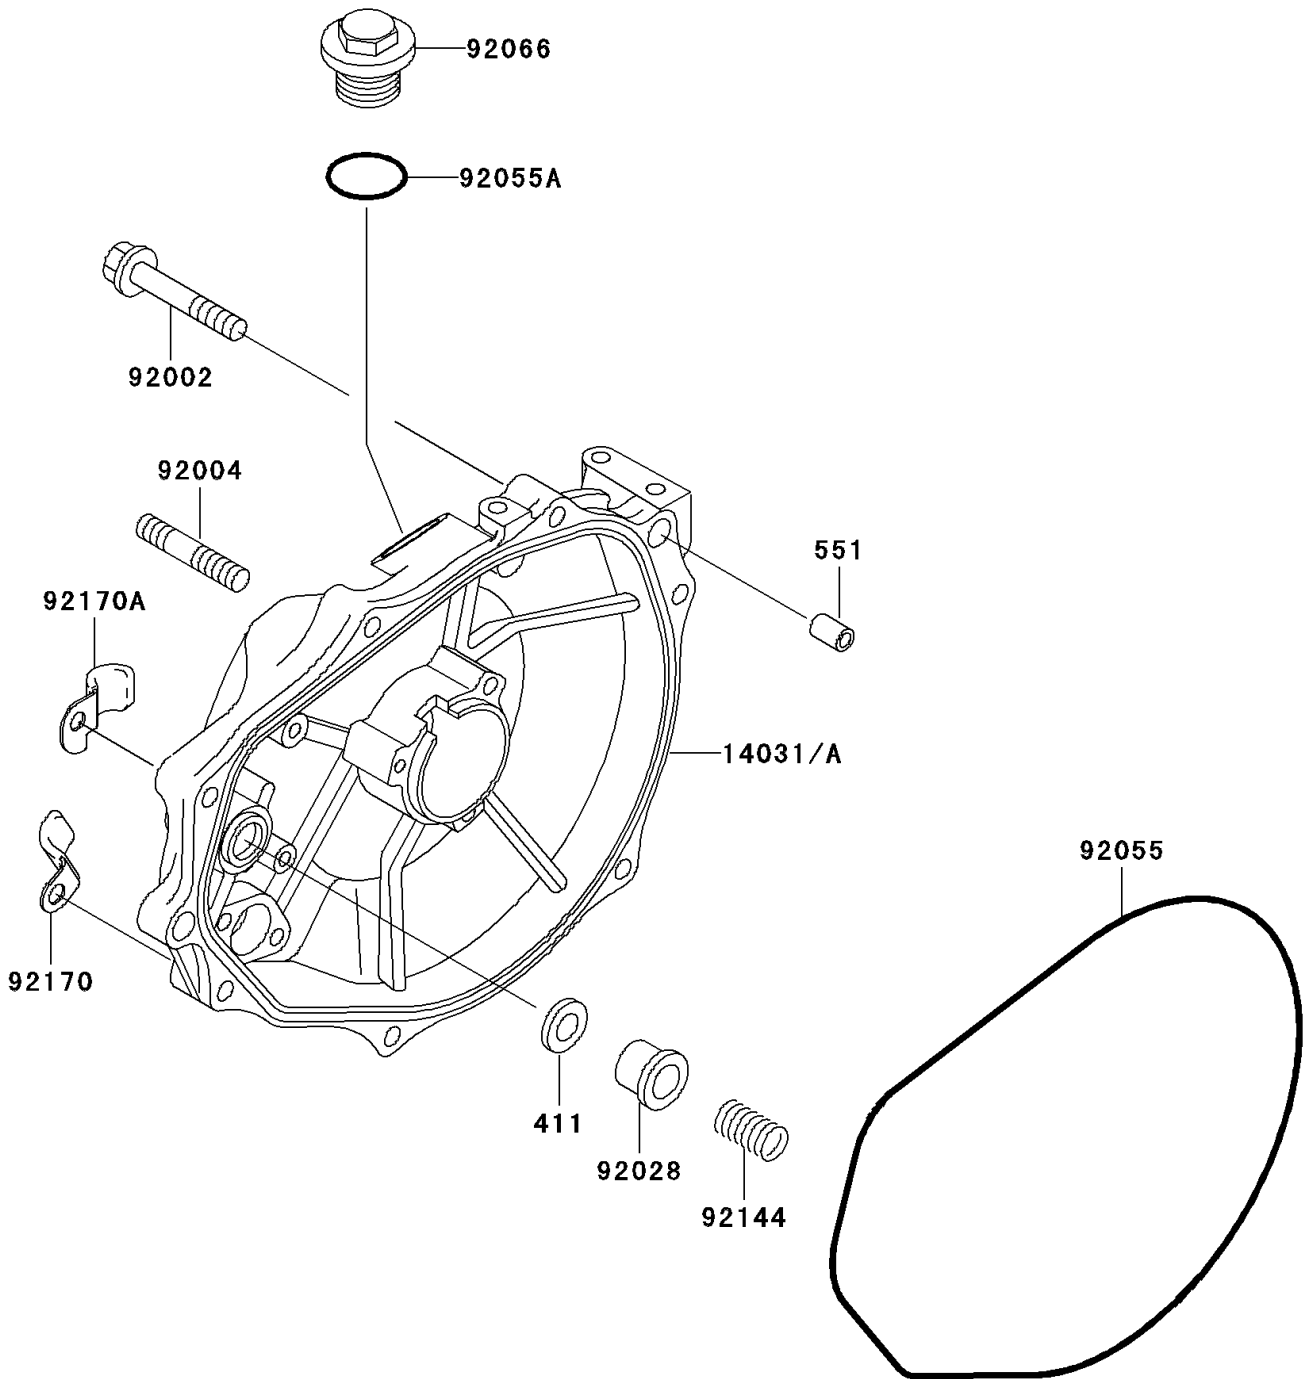

1995 STS PARTS DIAGRAM

Engine Cover(s)

E1431

1995 STS PARTS LIST

Engine Cover(s)

ITEM NAME	PART NUMBER	QUANTITY
WASHER-PLAIN,5MM (Ref # 411)	411S0500	1
PIN-DOWEL (Ref # 551)	551R0812	2
COVER-GENERATOR (Ref # 14031)	14031-3720	1
BOLT,6X30 (Ref # 92002)	92002-3726	7
STUD (Ref # 92004)	92004-3710	2
BUSHING (Ref # 92028)	92028-3718	1
RING-O,GENERATOR COVER (Ref # 92055)	92055-3712	1
RING-O (Ref # 92055A)	92055-515	1
PLUG (Ref # 92066)	92066-3739	1
SPRING (Ref # 92144)	92144-3728	1
CLAMP (Ref # 92170)	92170-3735	1
CLAMP (Ref # 92170A)	92170-3736	1